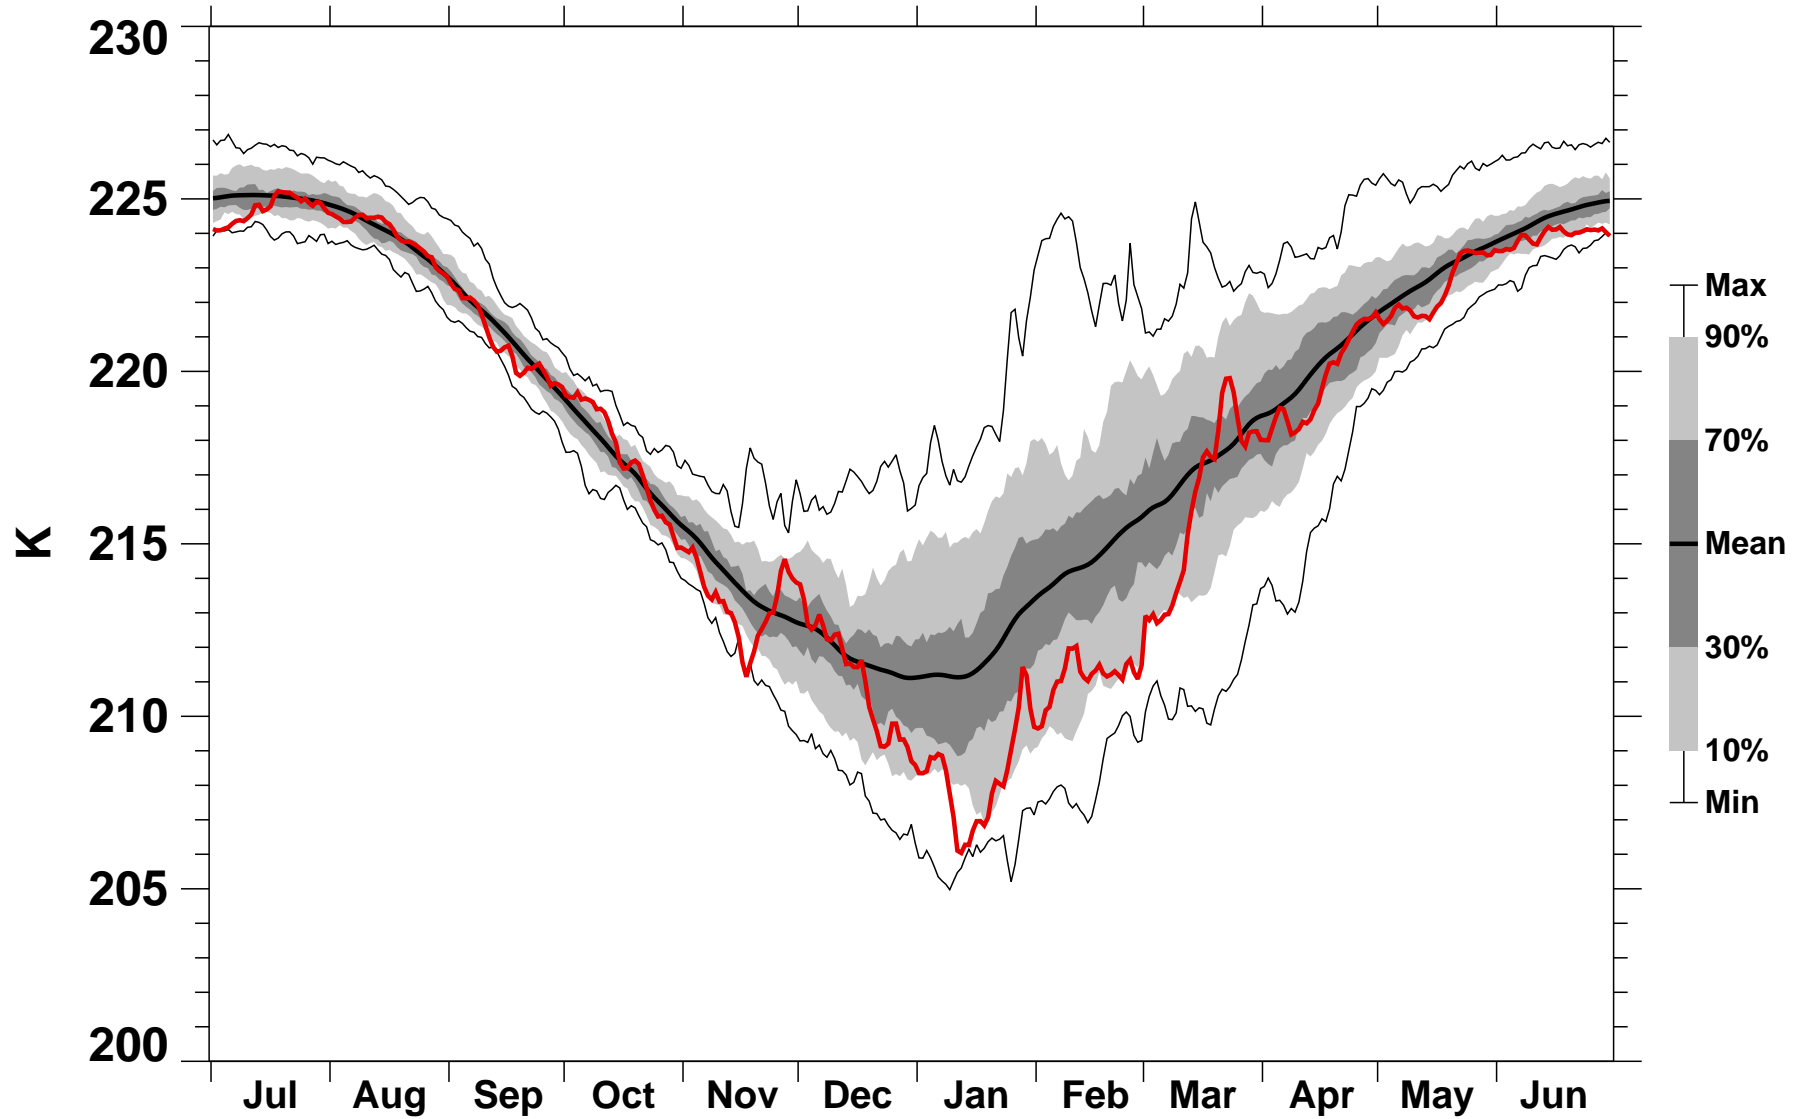

55-75°N Zonal Mean Temperature 70 hPa MERRA2

1978/1979–2022/2023

1999/2000