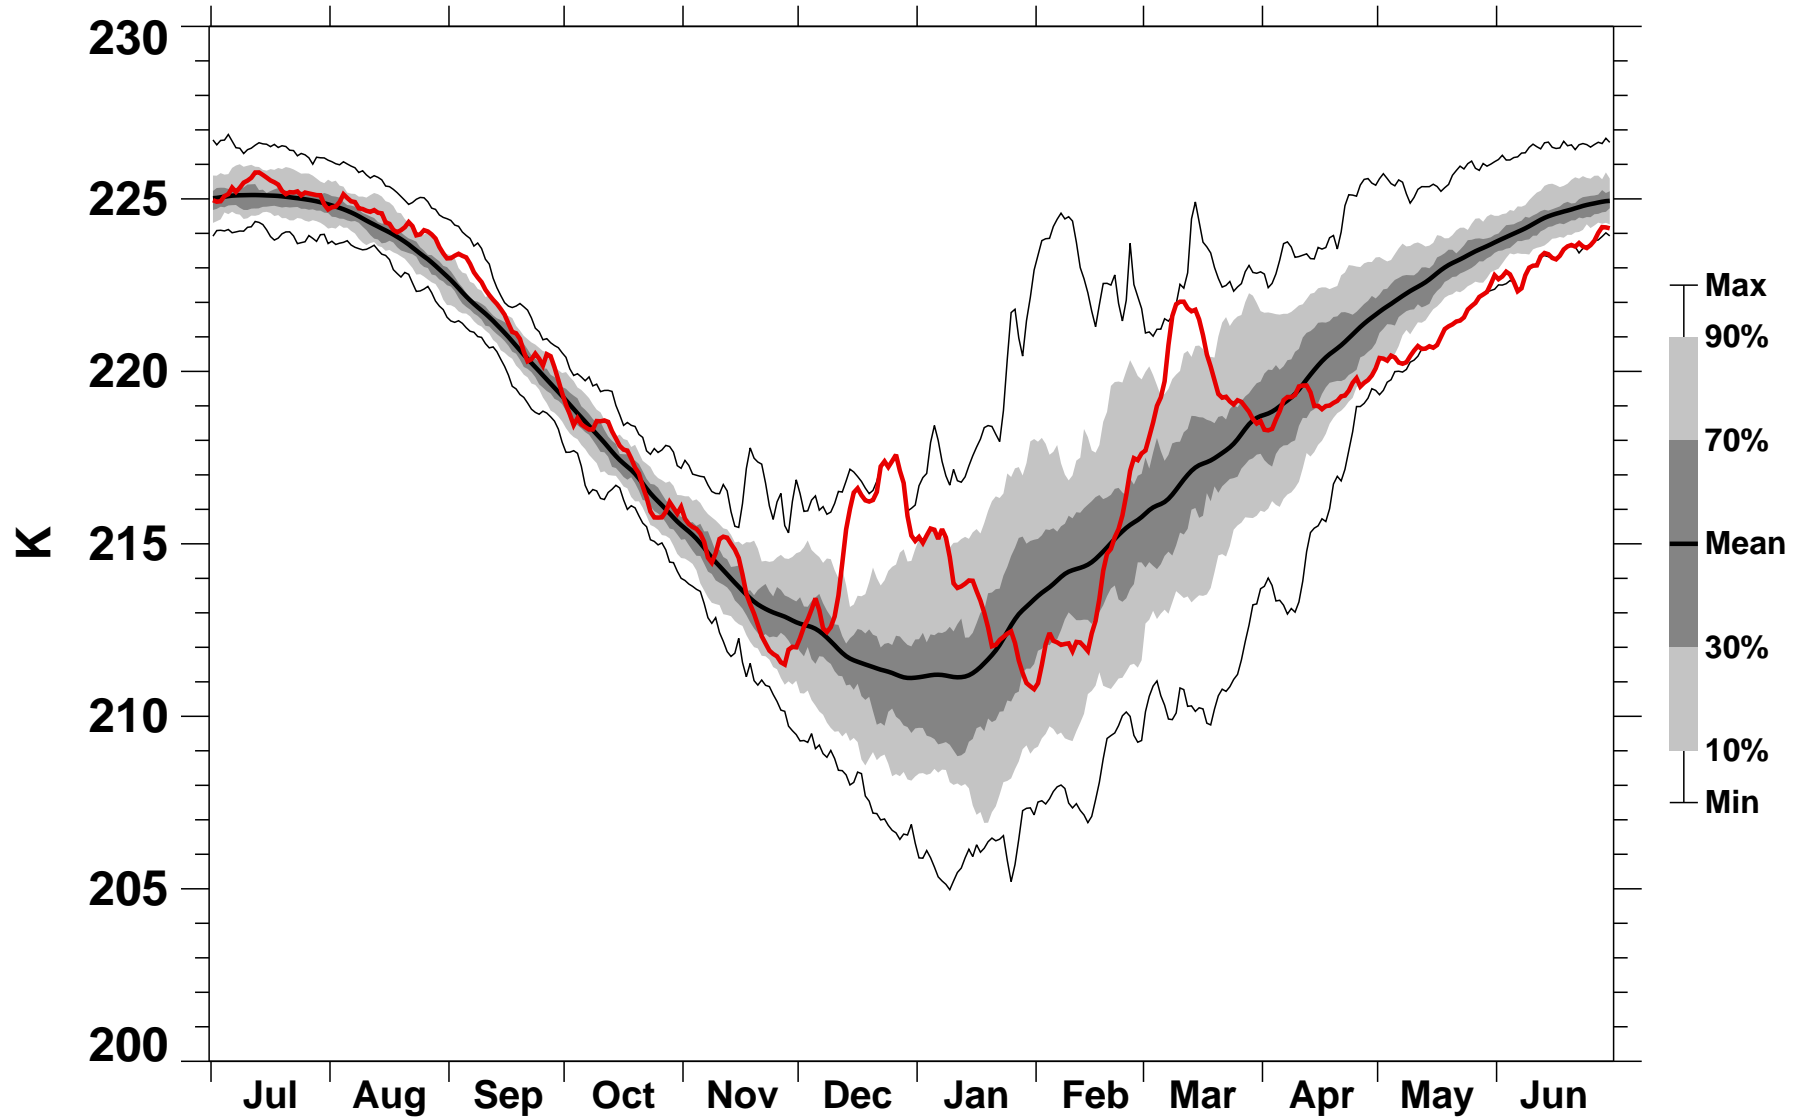

# 55-75°N Zonal Mean Temperature 70 hPa MERRA2

1978/1979–2022/2023

1998/1999