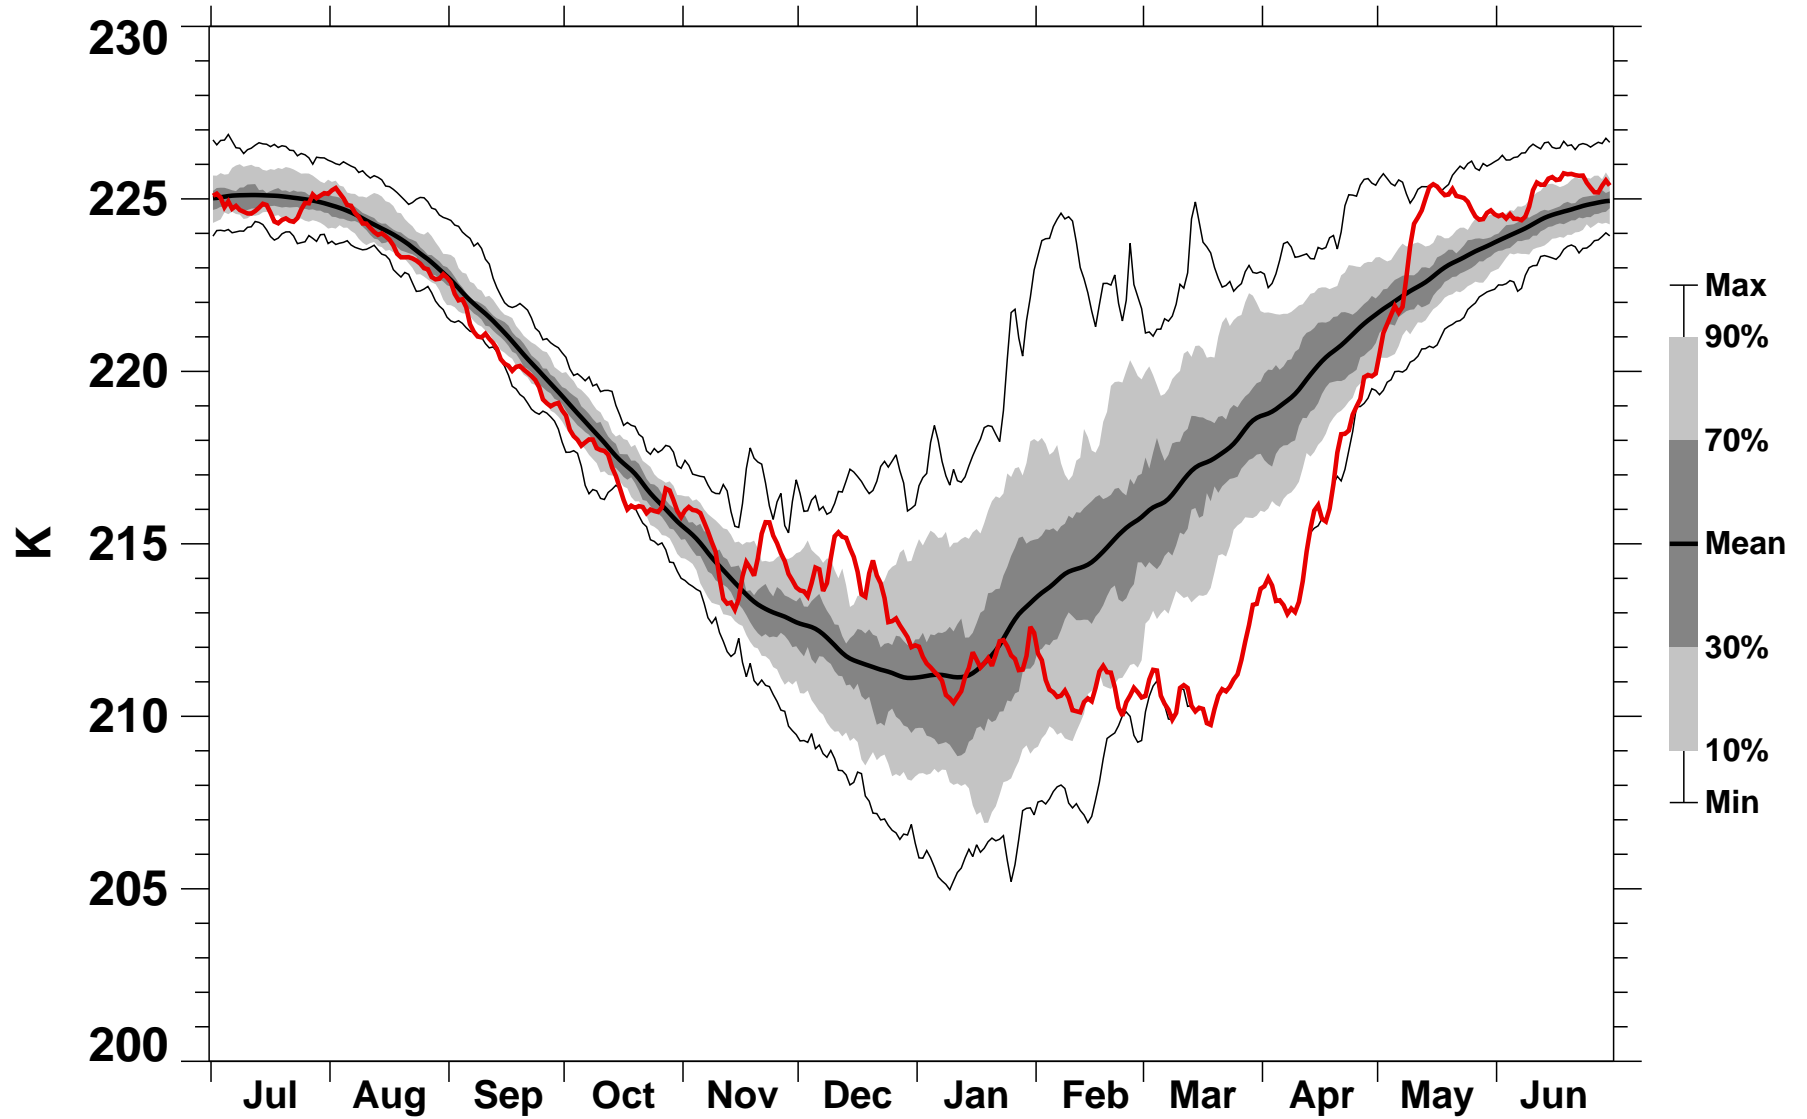

# 55-75°N Zonal Mean Temperature 70 hPa MERRA2

1978/1979-2022/2023

1996/1997