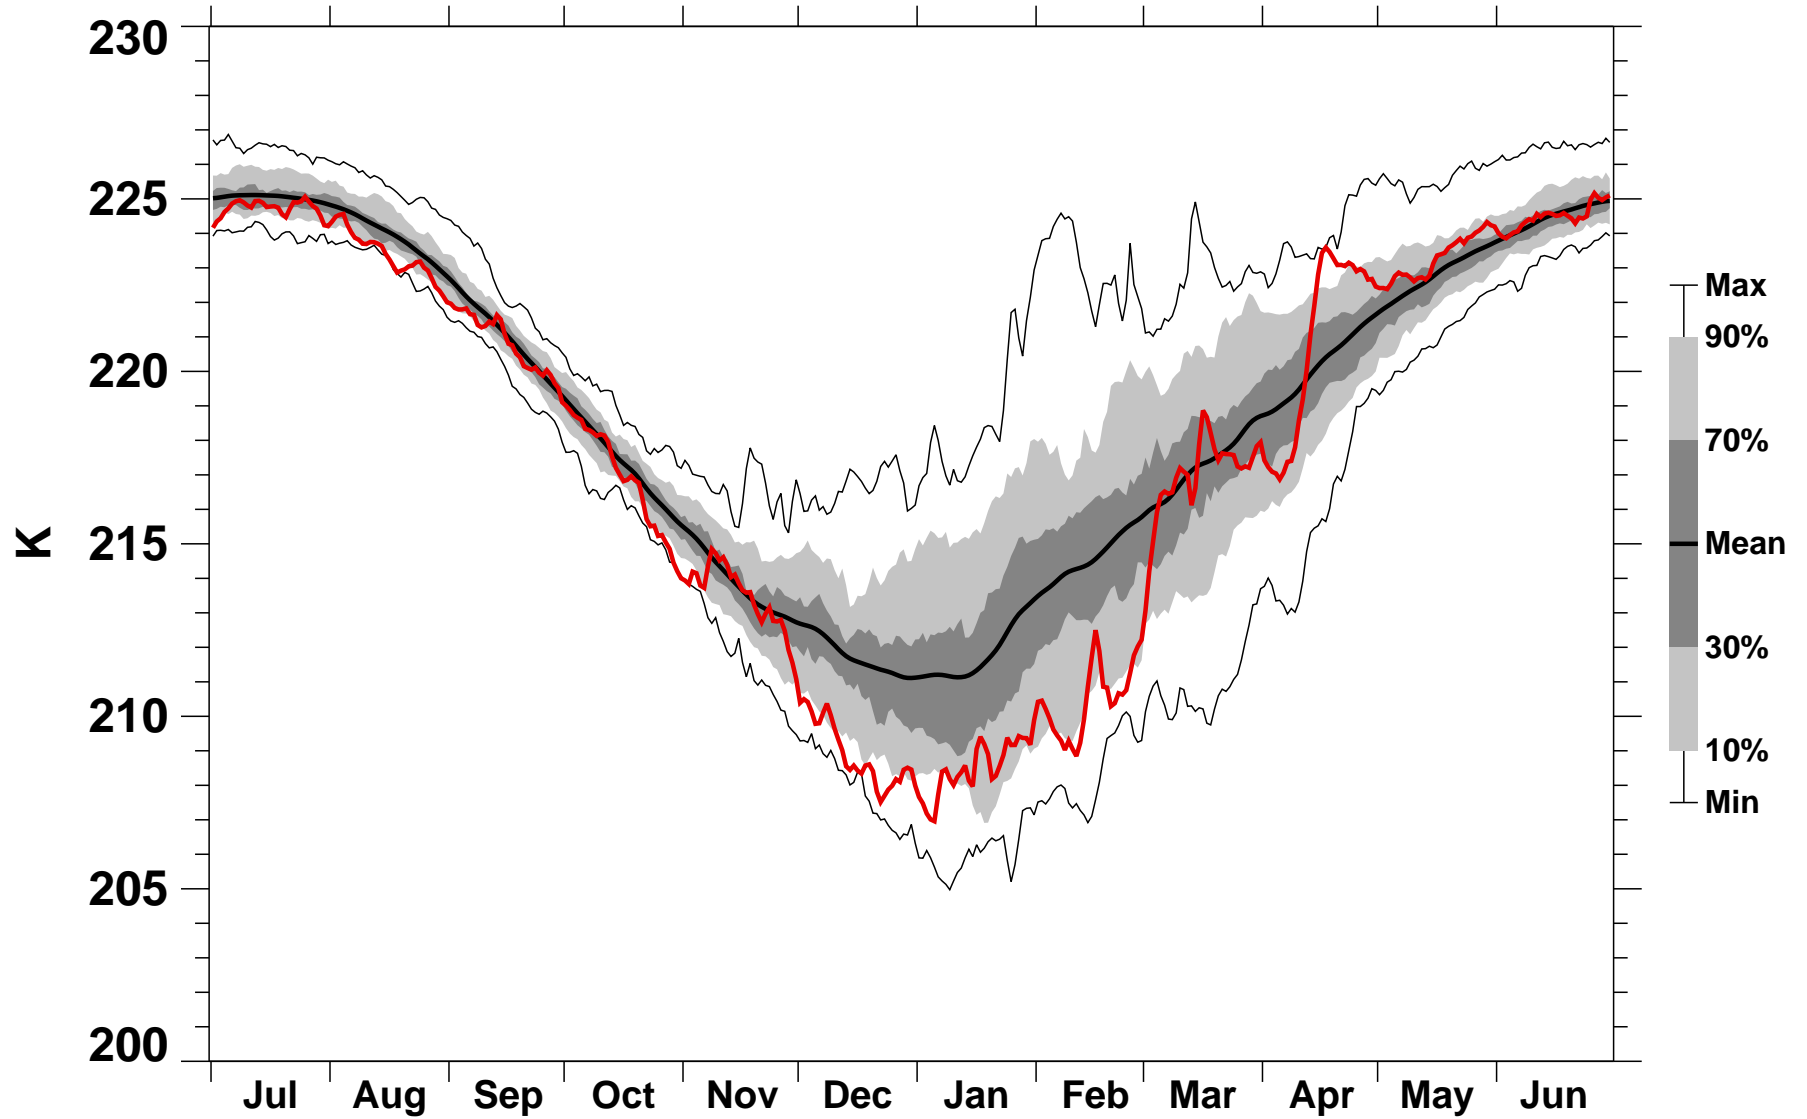

55-75°N Zonal Mean Temperature 70 hPa MERRA2

1978/1979–2022/2023

1995/1996