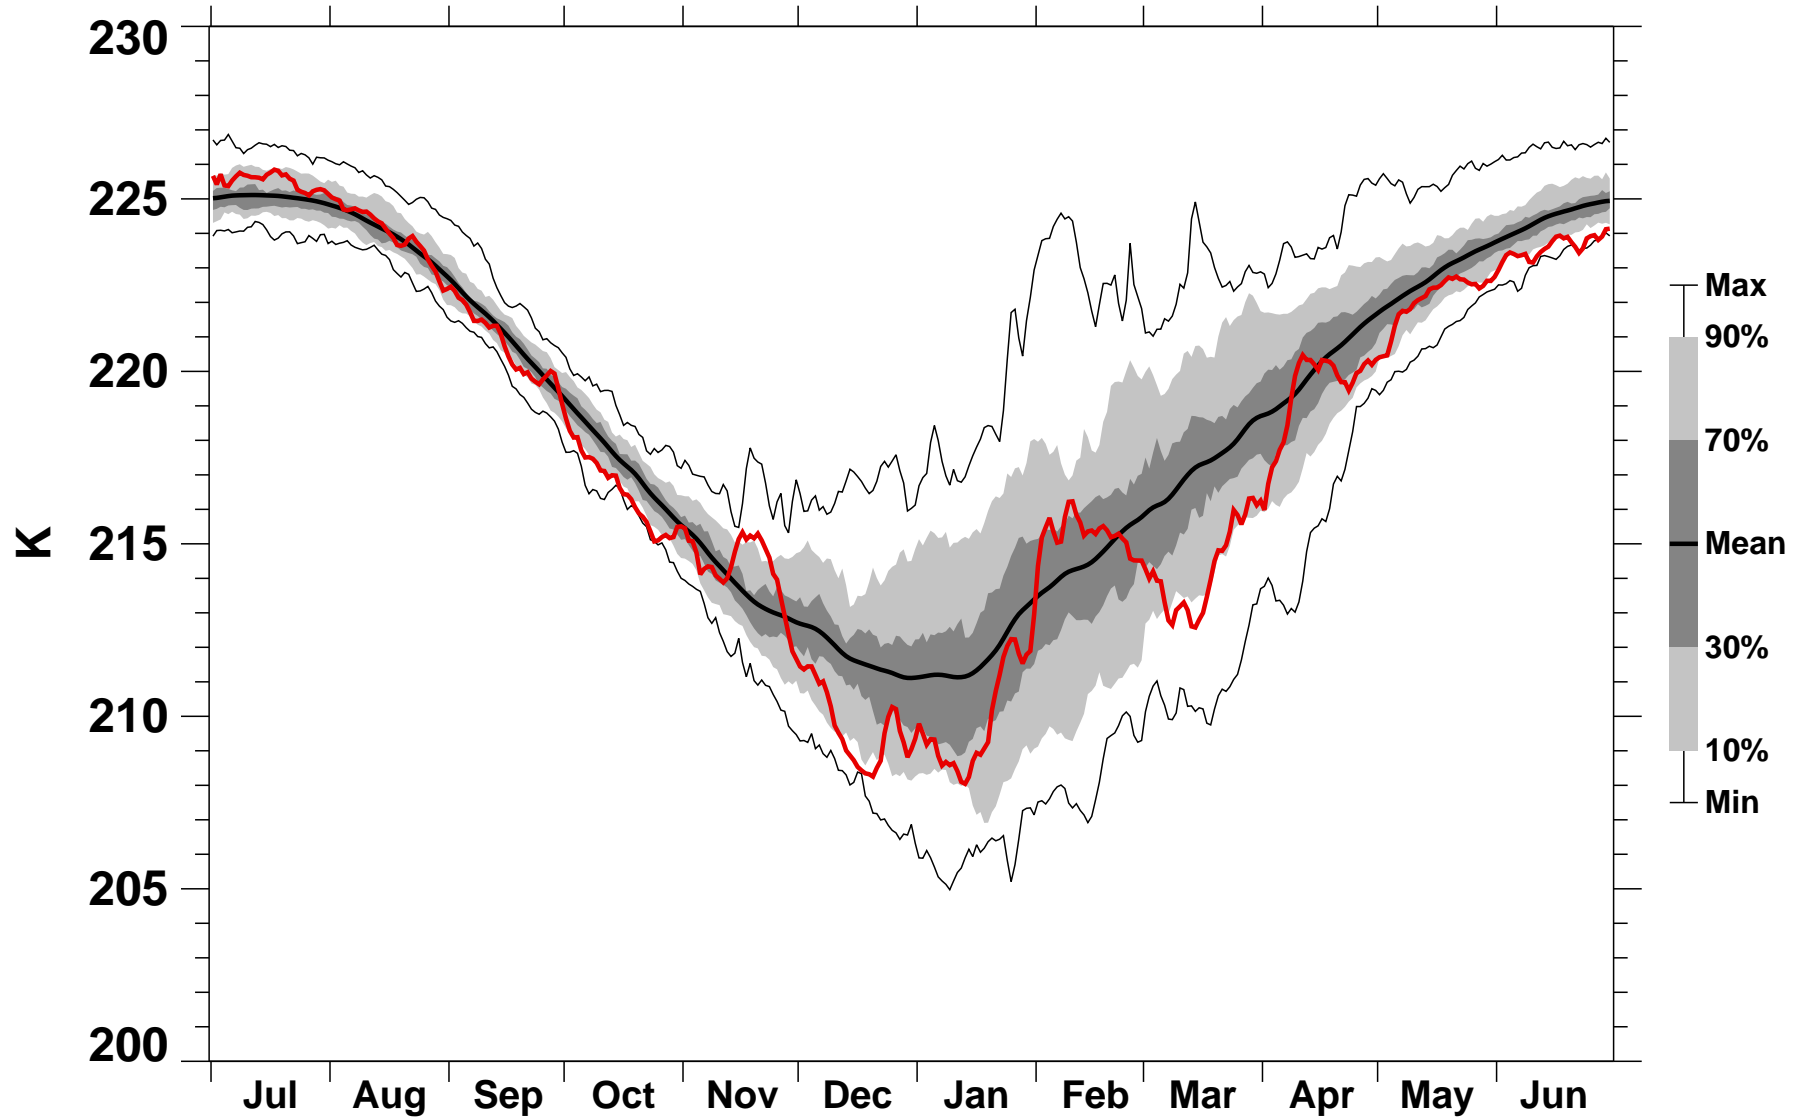

55-75°N Zonal Mean Temperature 70 hPa MERRA2

1978/1979-2022/2023

1994/1995