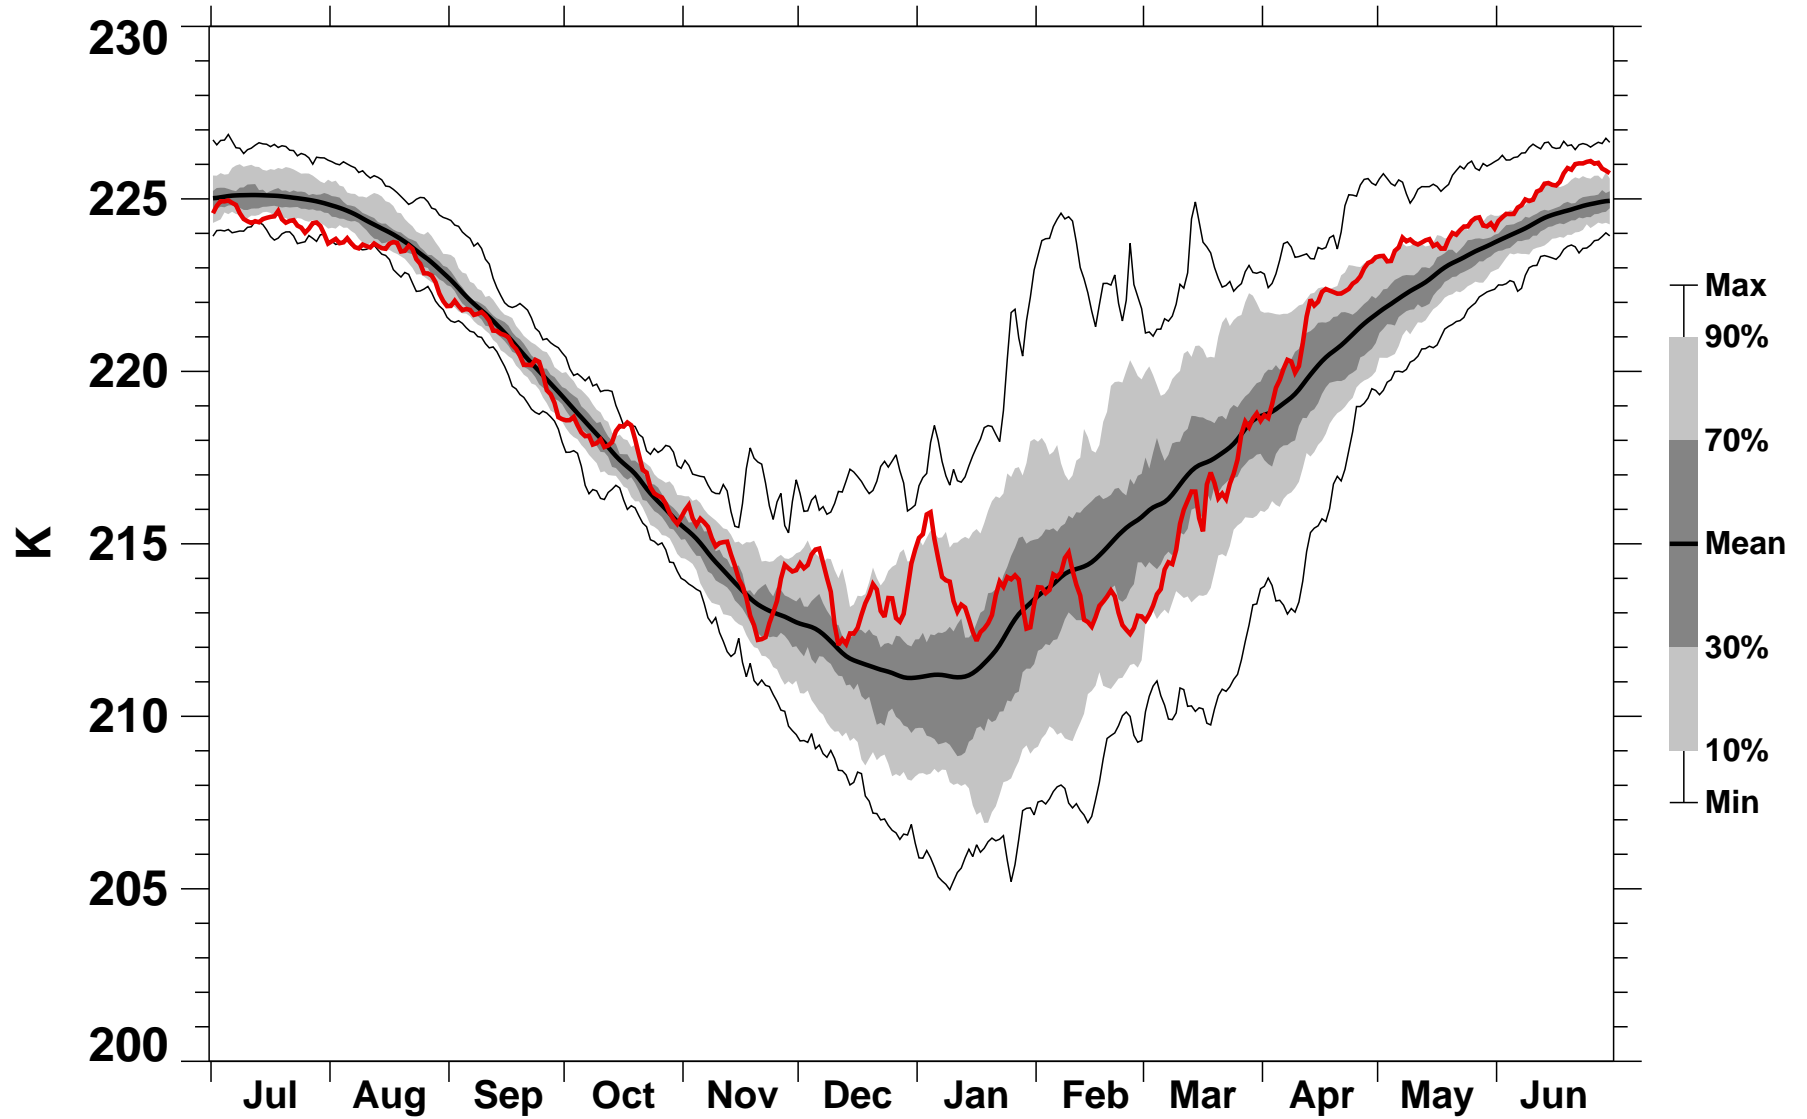

55-75°N Zonal Mean Temperature 70 hPa MERRA2

1978/1979-2022/2023

1993/1994