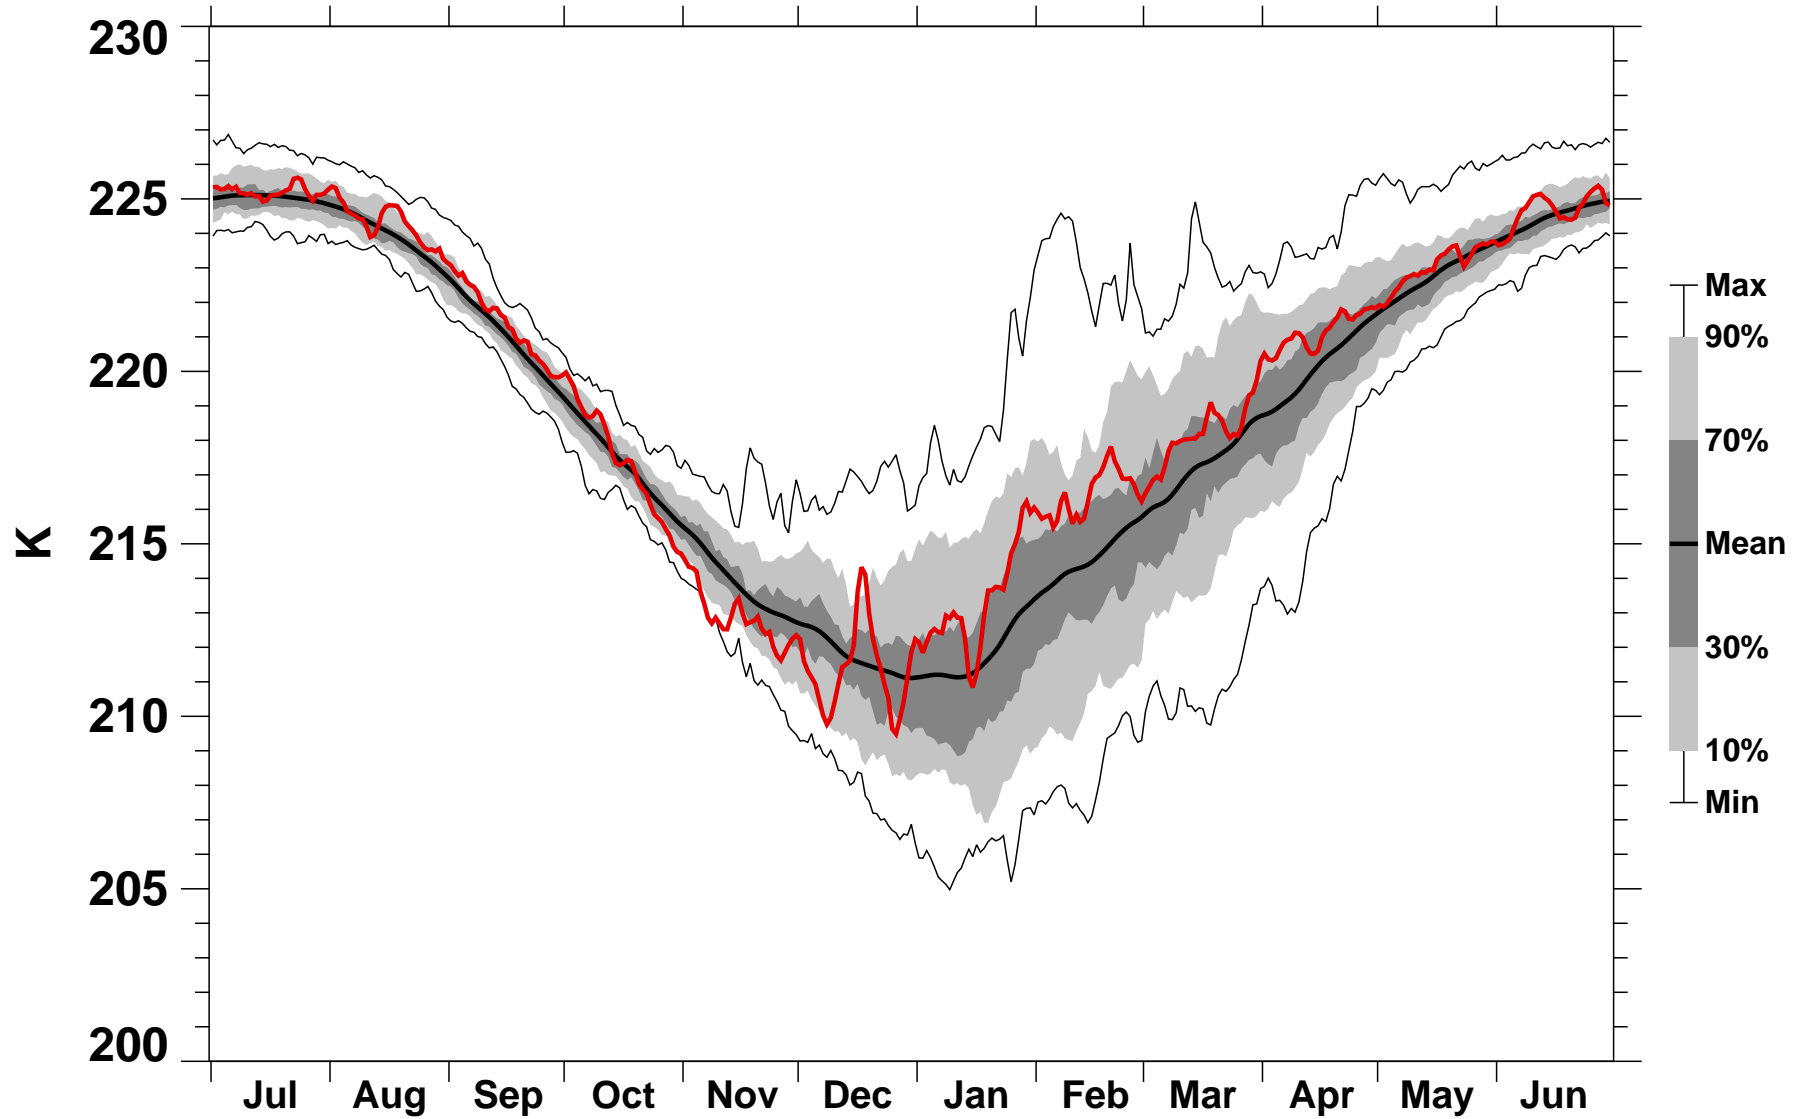

# 55-75°N Zonal Mean Temperature 70 hPa MERRA2

1978/1979-2022/2023

1990/1991