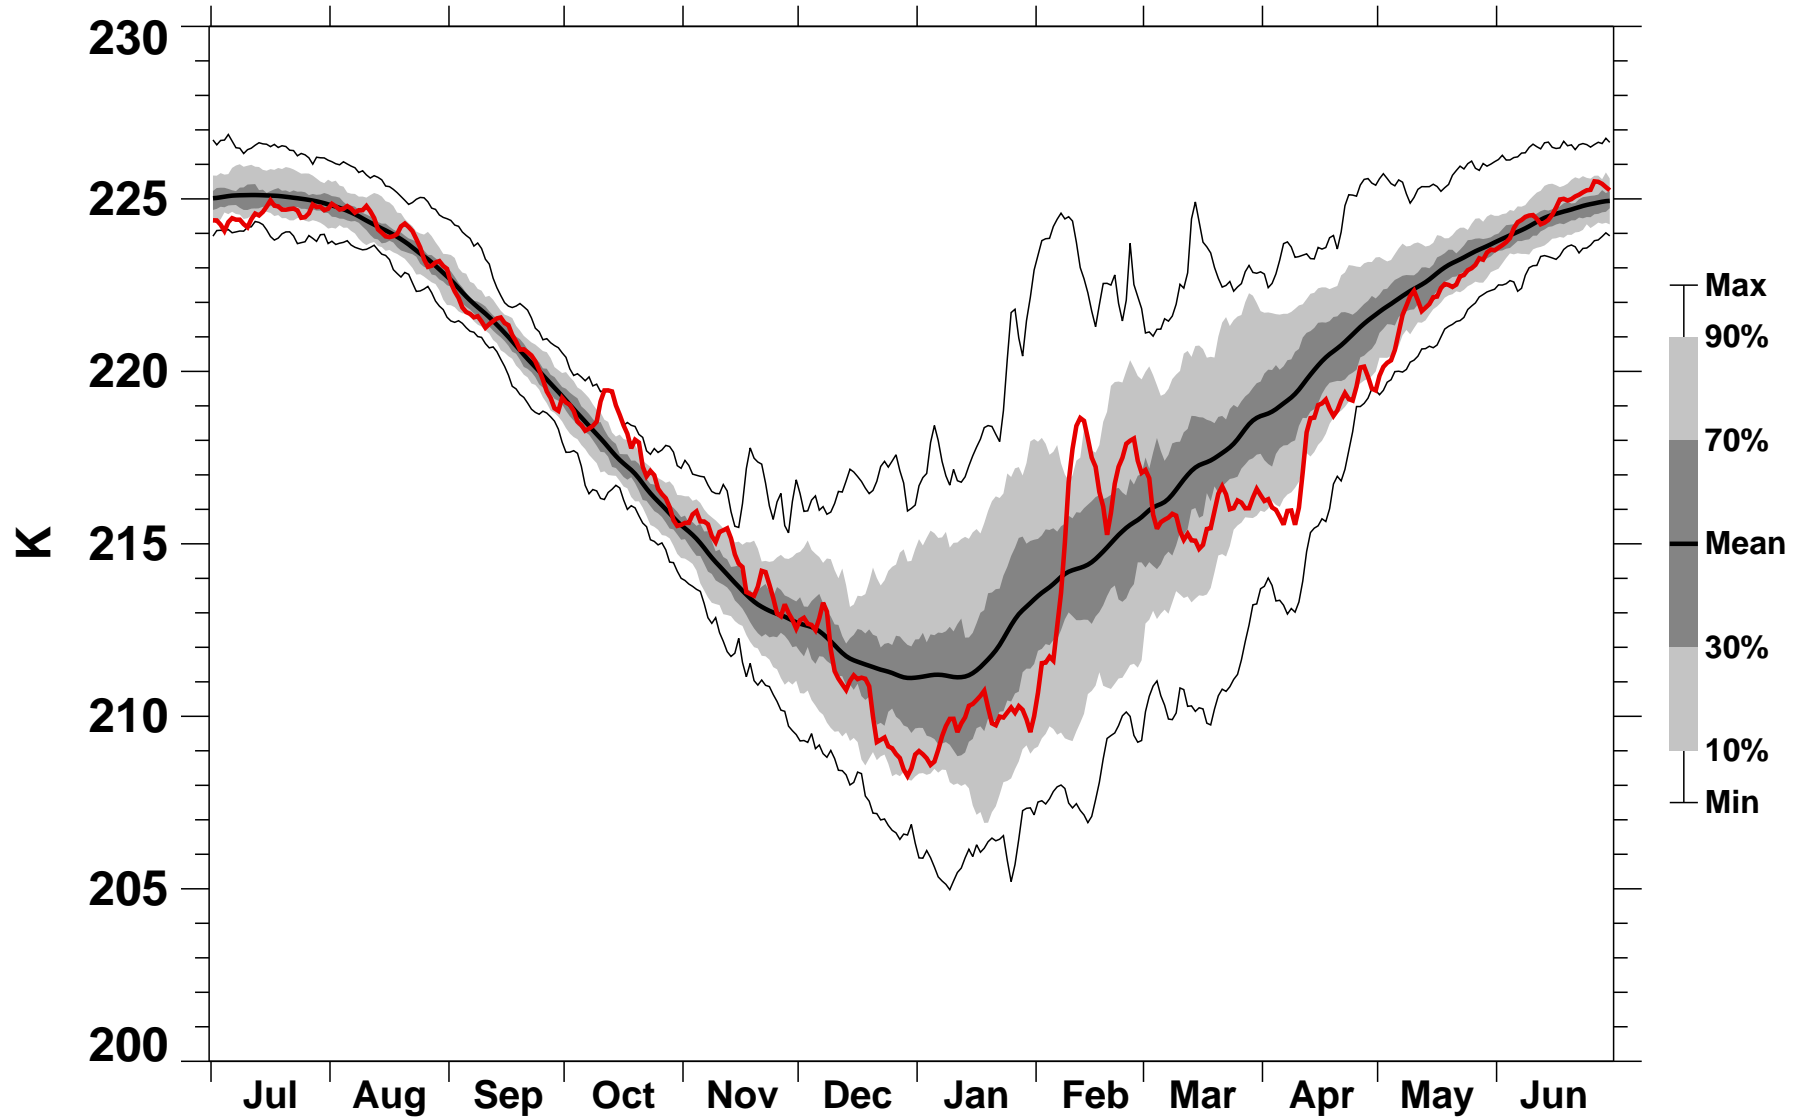

55-75°N Zonal Mean Temperature 70 hPa MERRA2

1978/1979–2022/2023

1989/1990