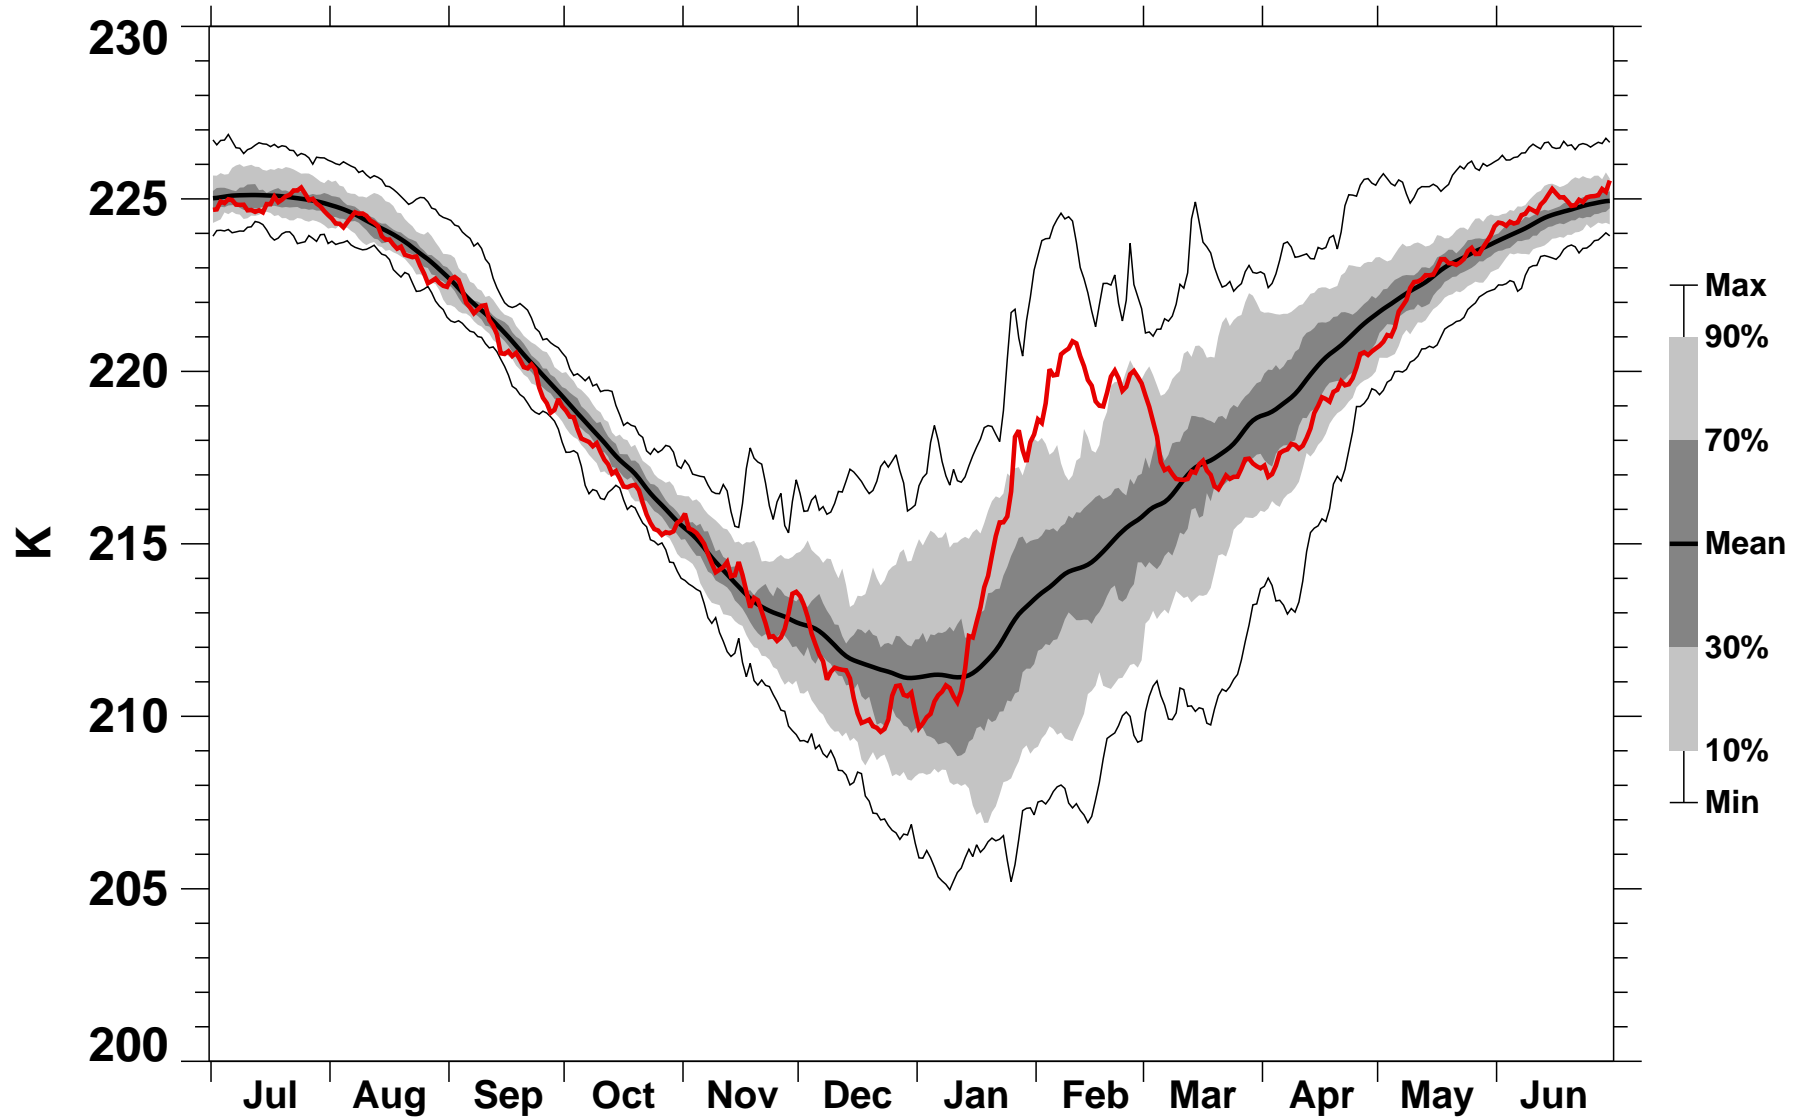

55-75°N Zonal Mean Temperature 70 hPa MERRA2

1978/1979-2022/2023

1986/1987