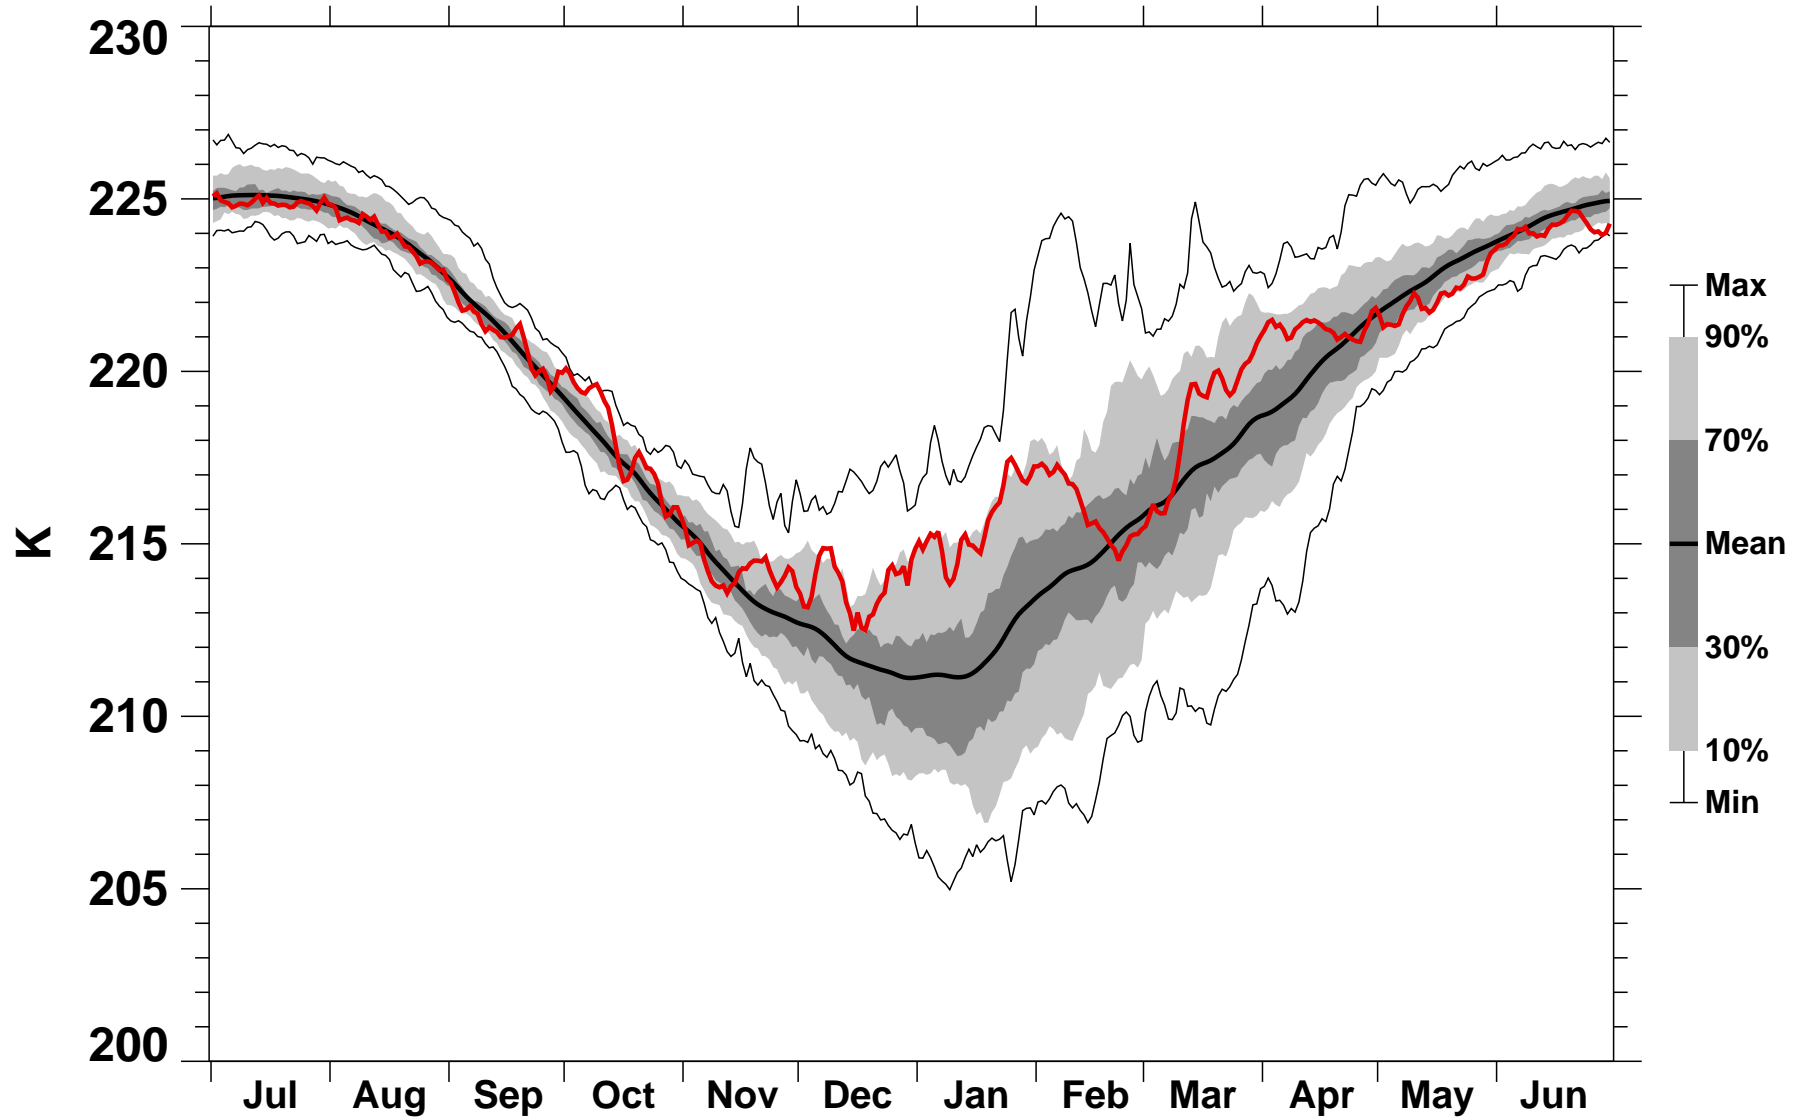

55-75°N Zonal Mean Temperature 70 hPa MERRA2

1978/1979-2022/2023

1984/1985