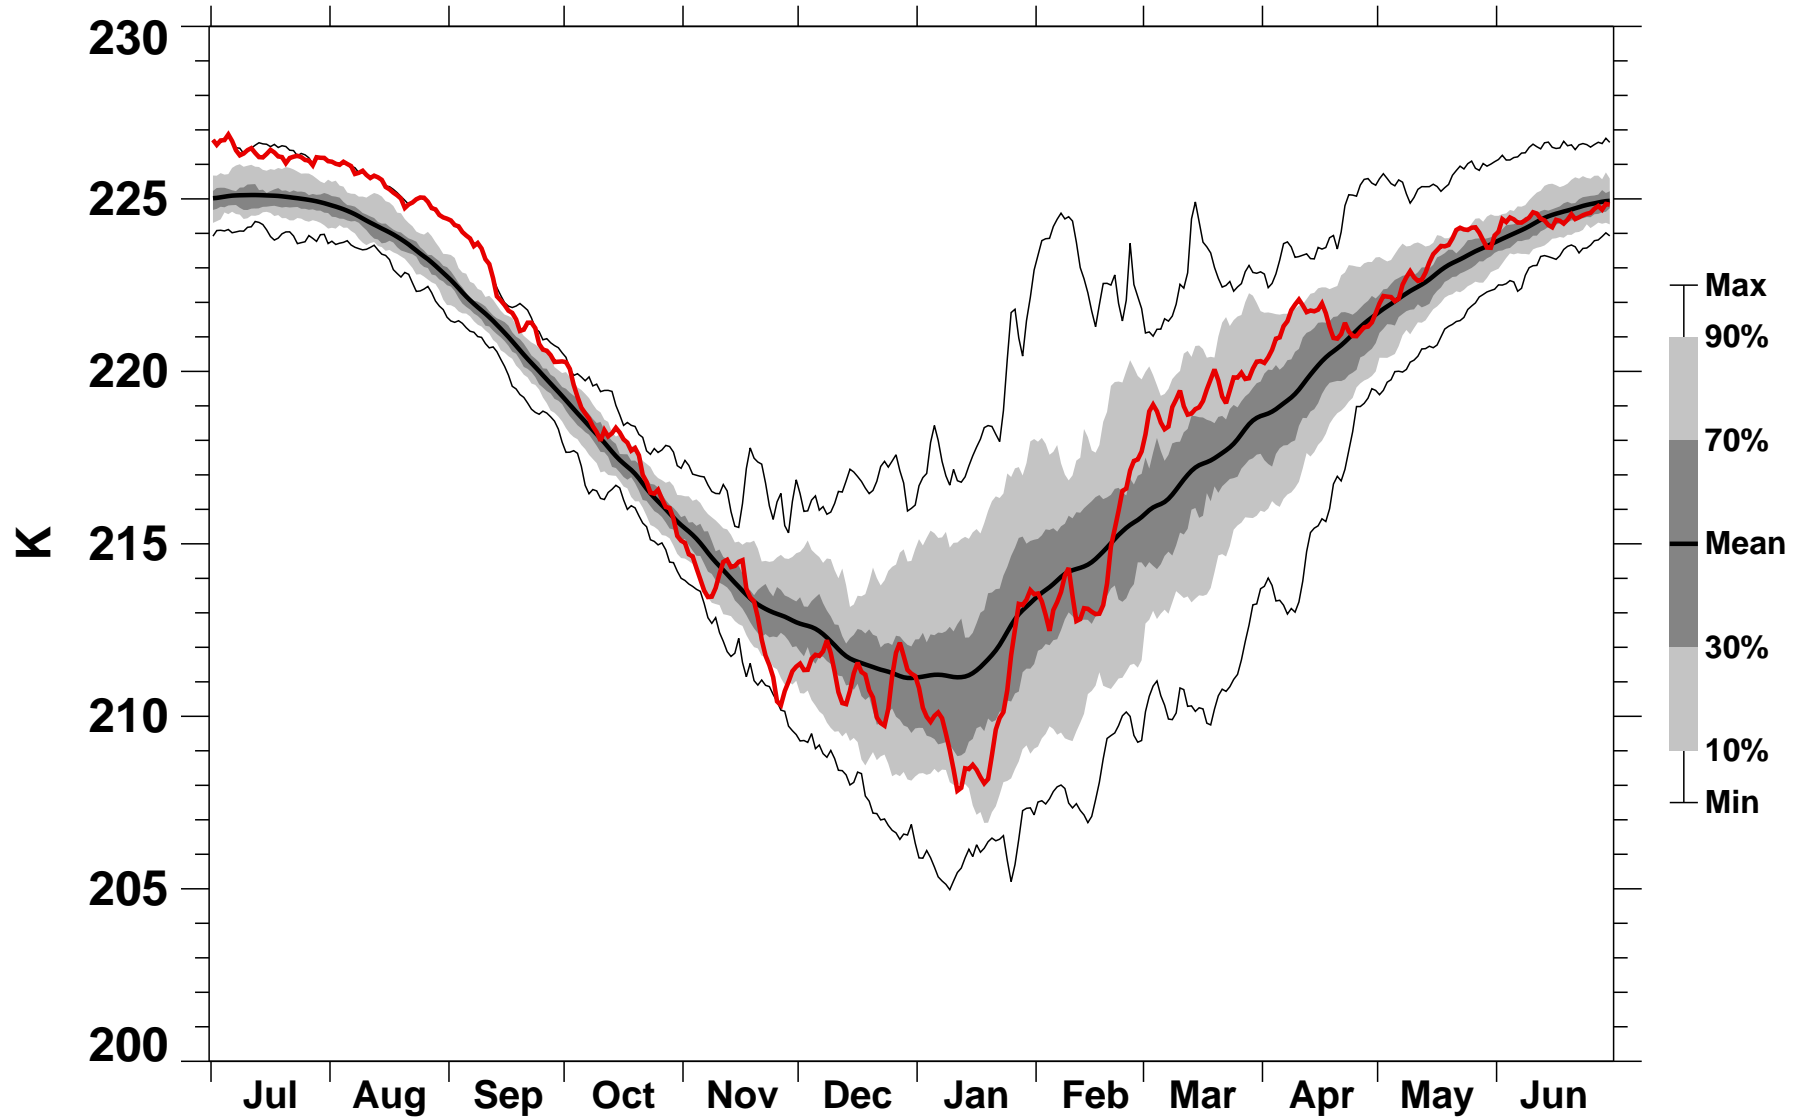

# 55-75°N Zonal Mean Temperature 70 hPa MERRA2

1978/1979–2022/2023

1982/1983