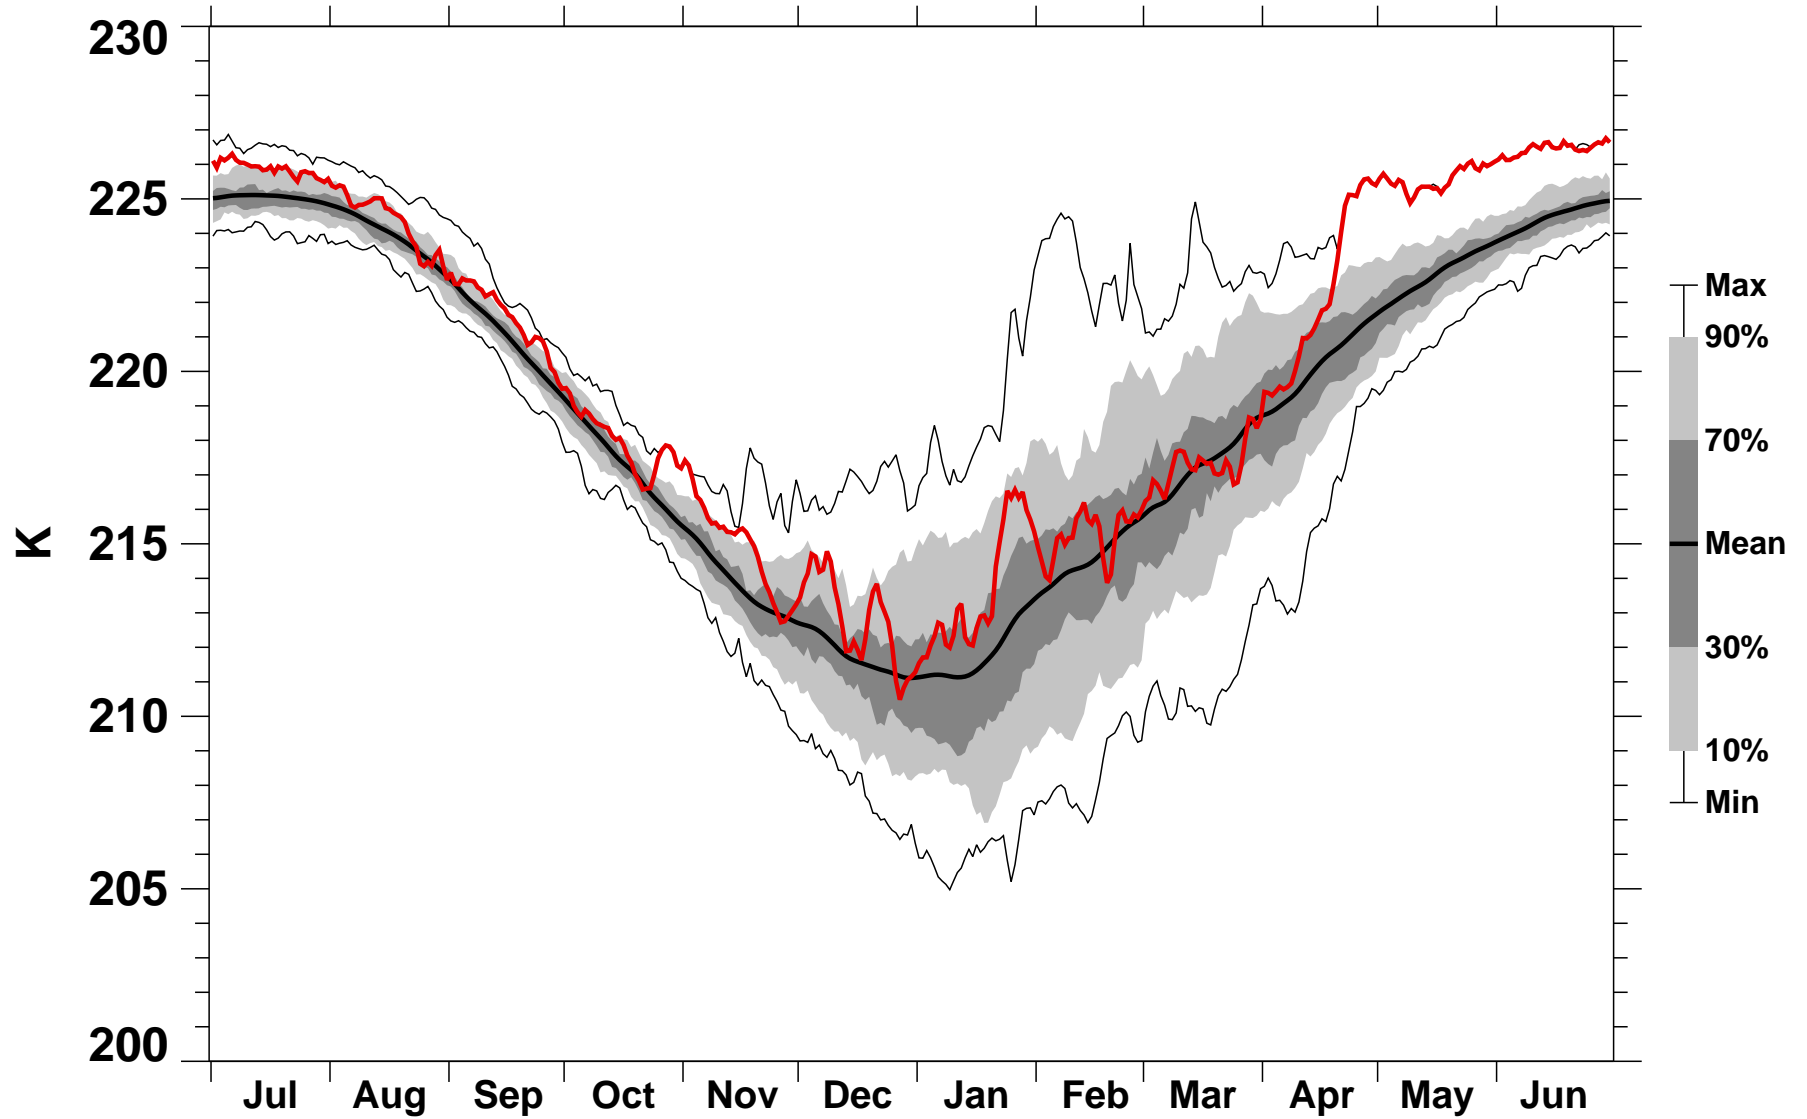

# 55-75°N Zonal Mean Temperature 70 hPa MERRA2

1978/1979-2022/2023

1981/1982