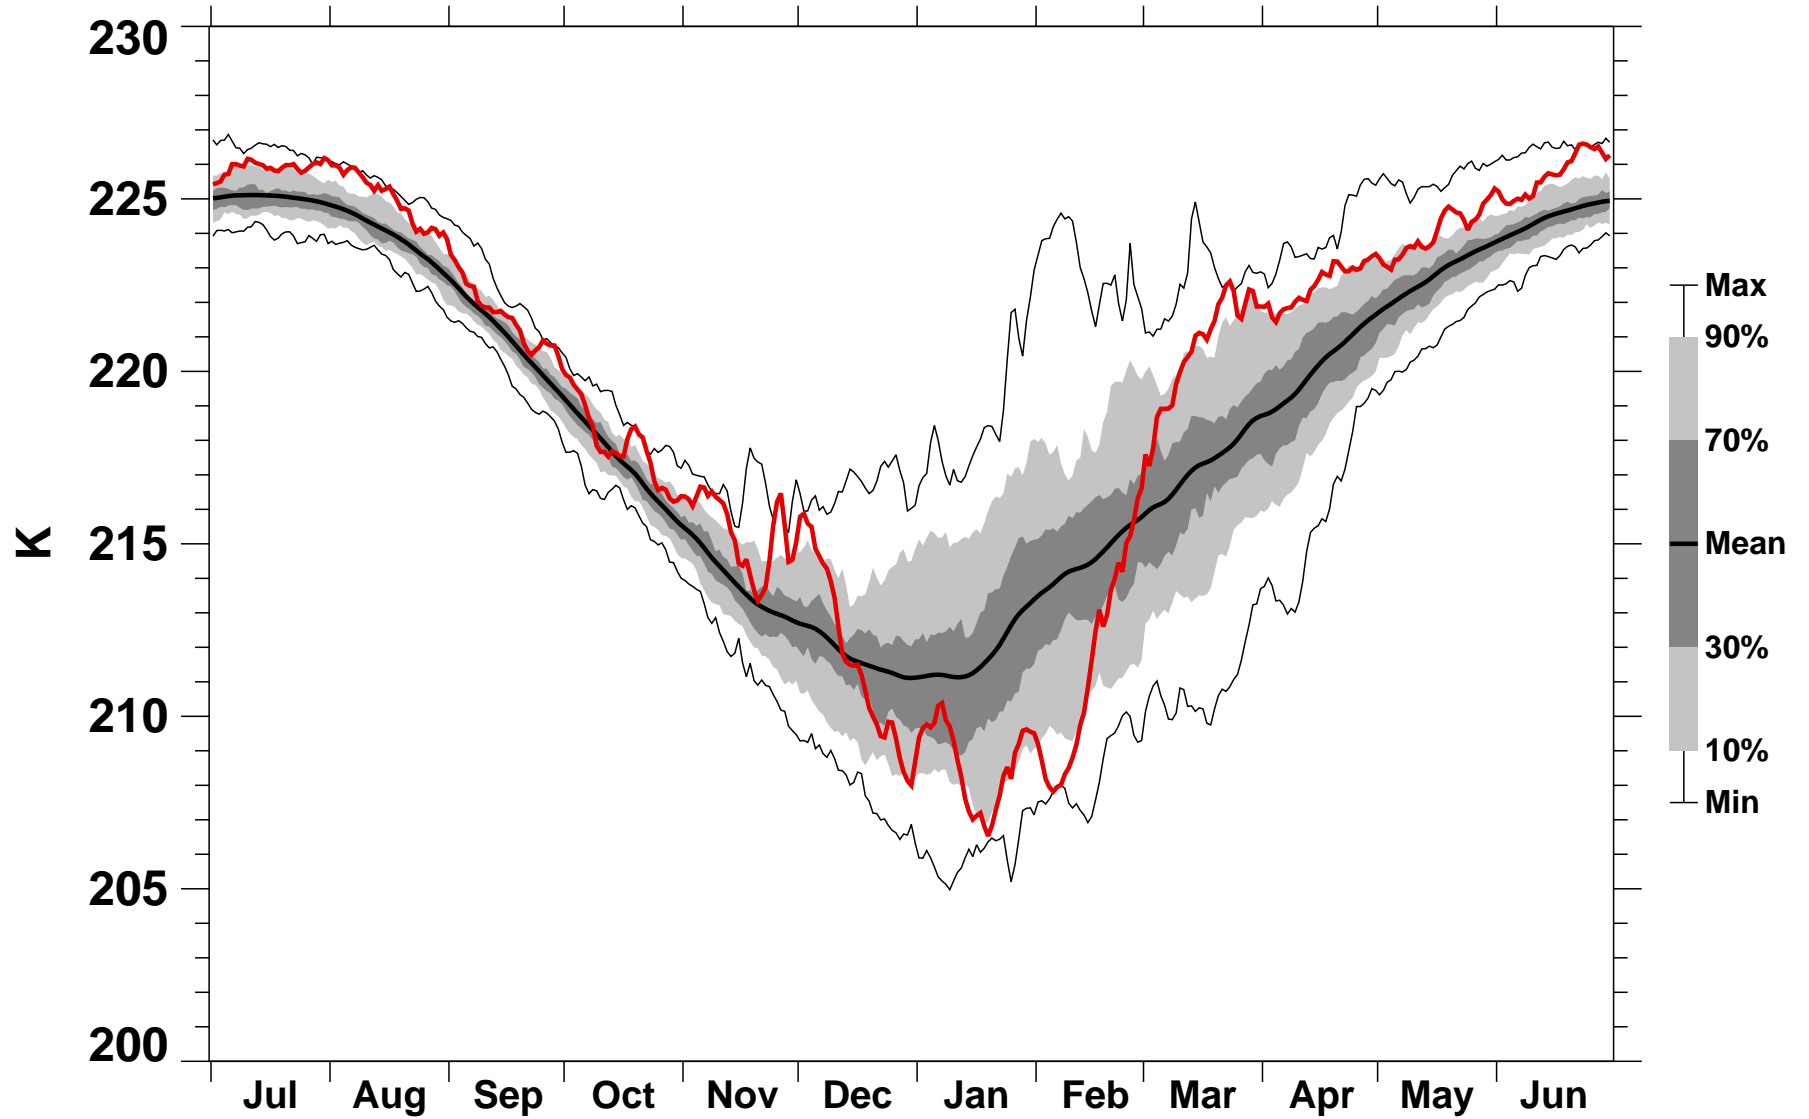

55-75°N Zonal Mean Temperature 70 hPa MERRA2

1978/1979–2022/2023

1979/1980