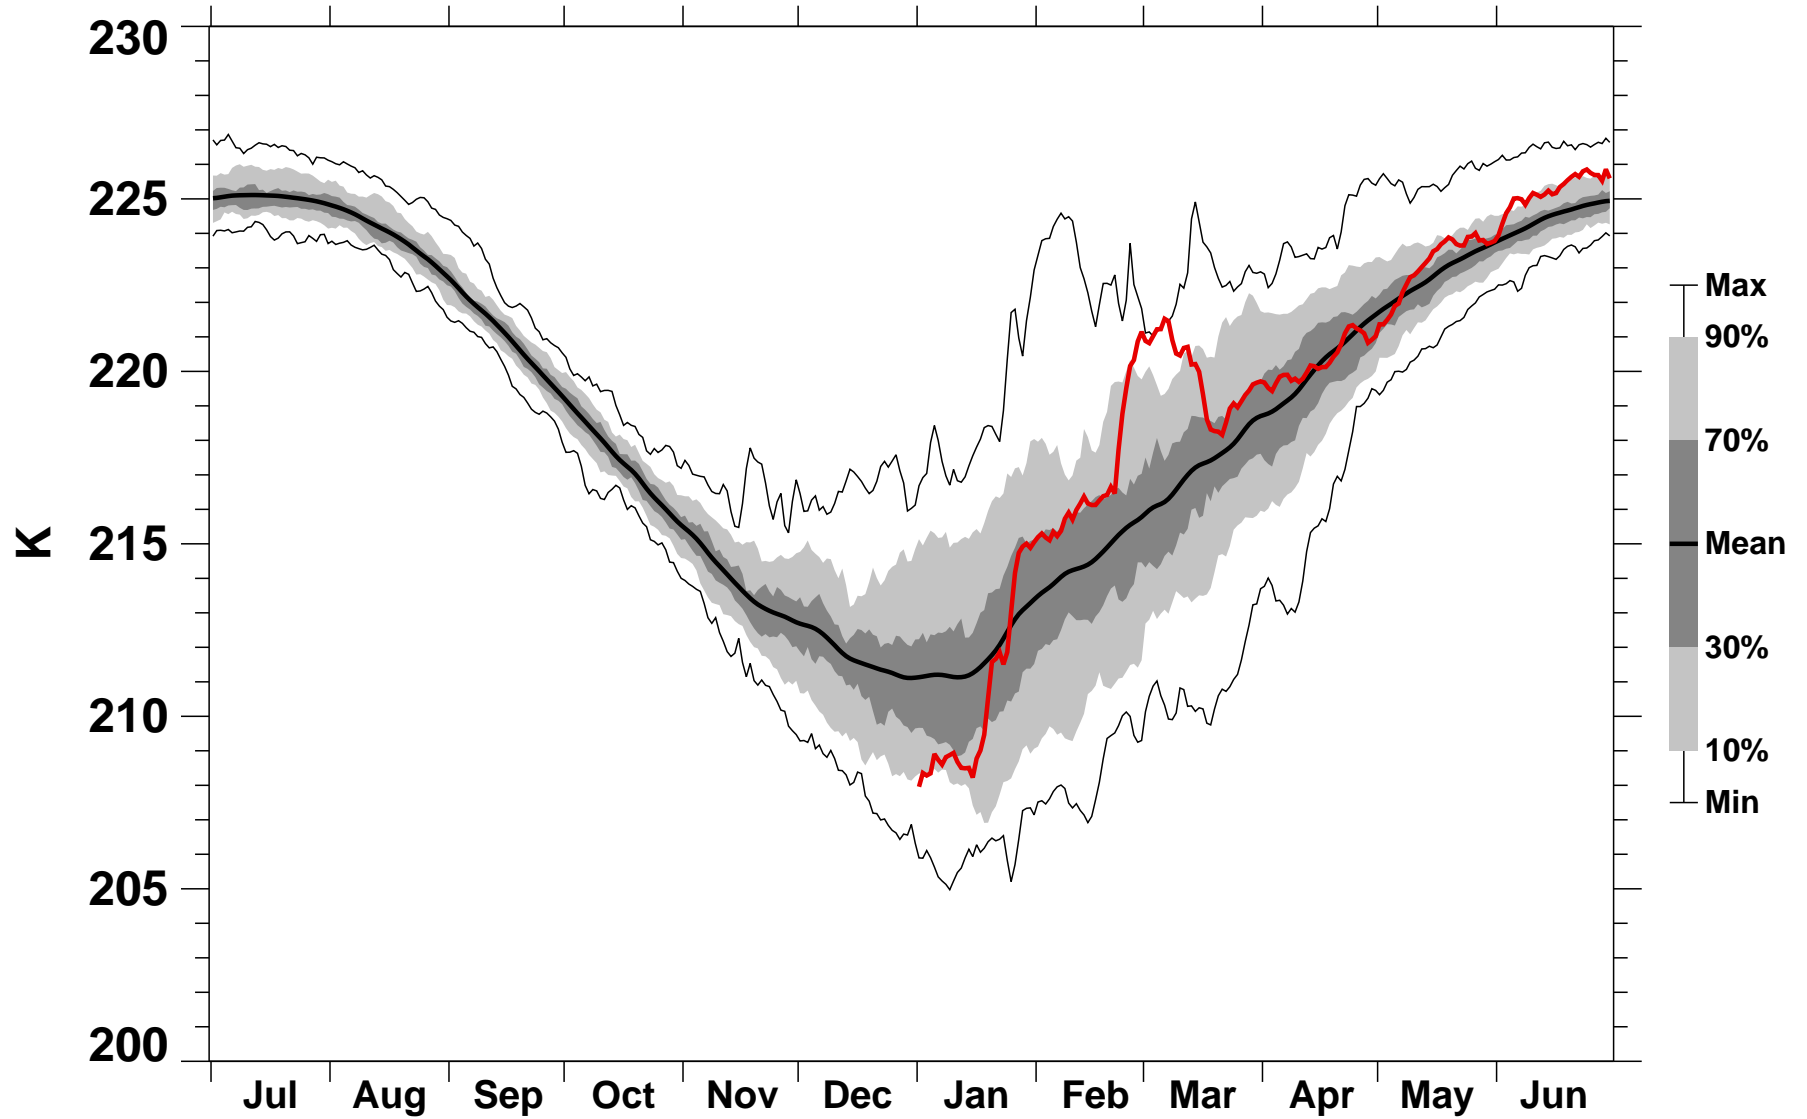

# 55-75°N Zonal Mean Temperature 70 hPa MERRA2

1978/1979–2022/2023

1978/1979