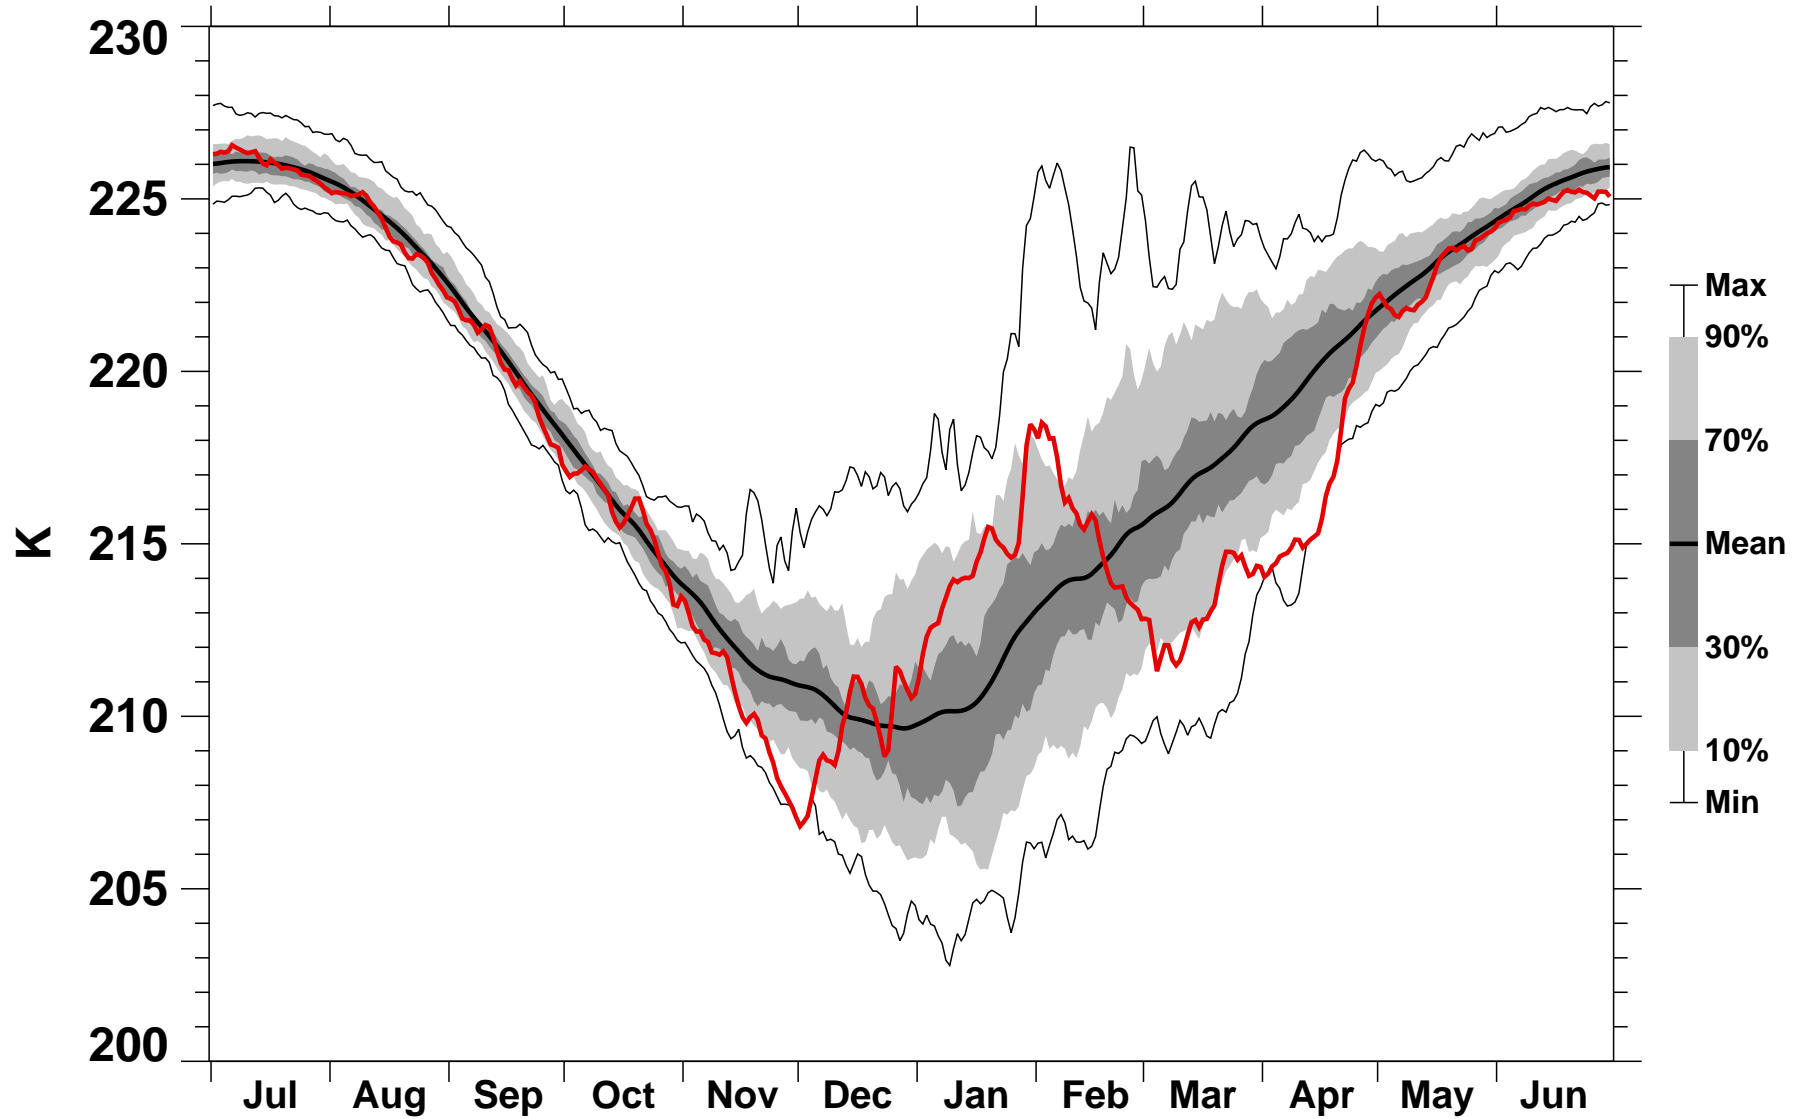

# 55-75°N Zonal Mean Temperature 50 hPa MERRA2

1978/1979-2022/2023

2020/2021