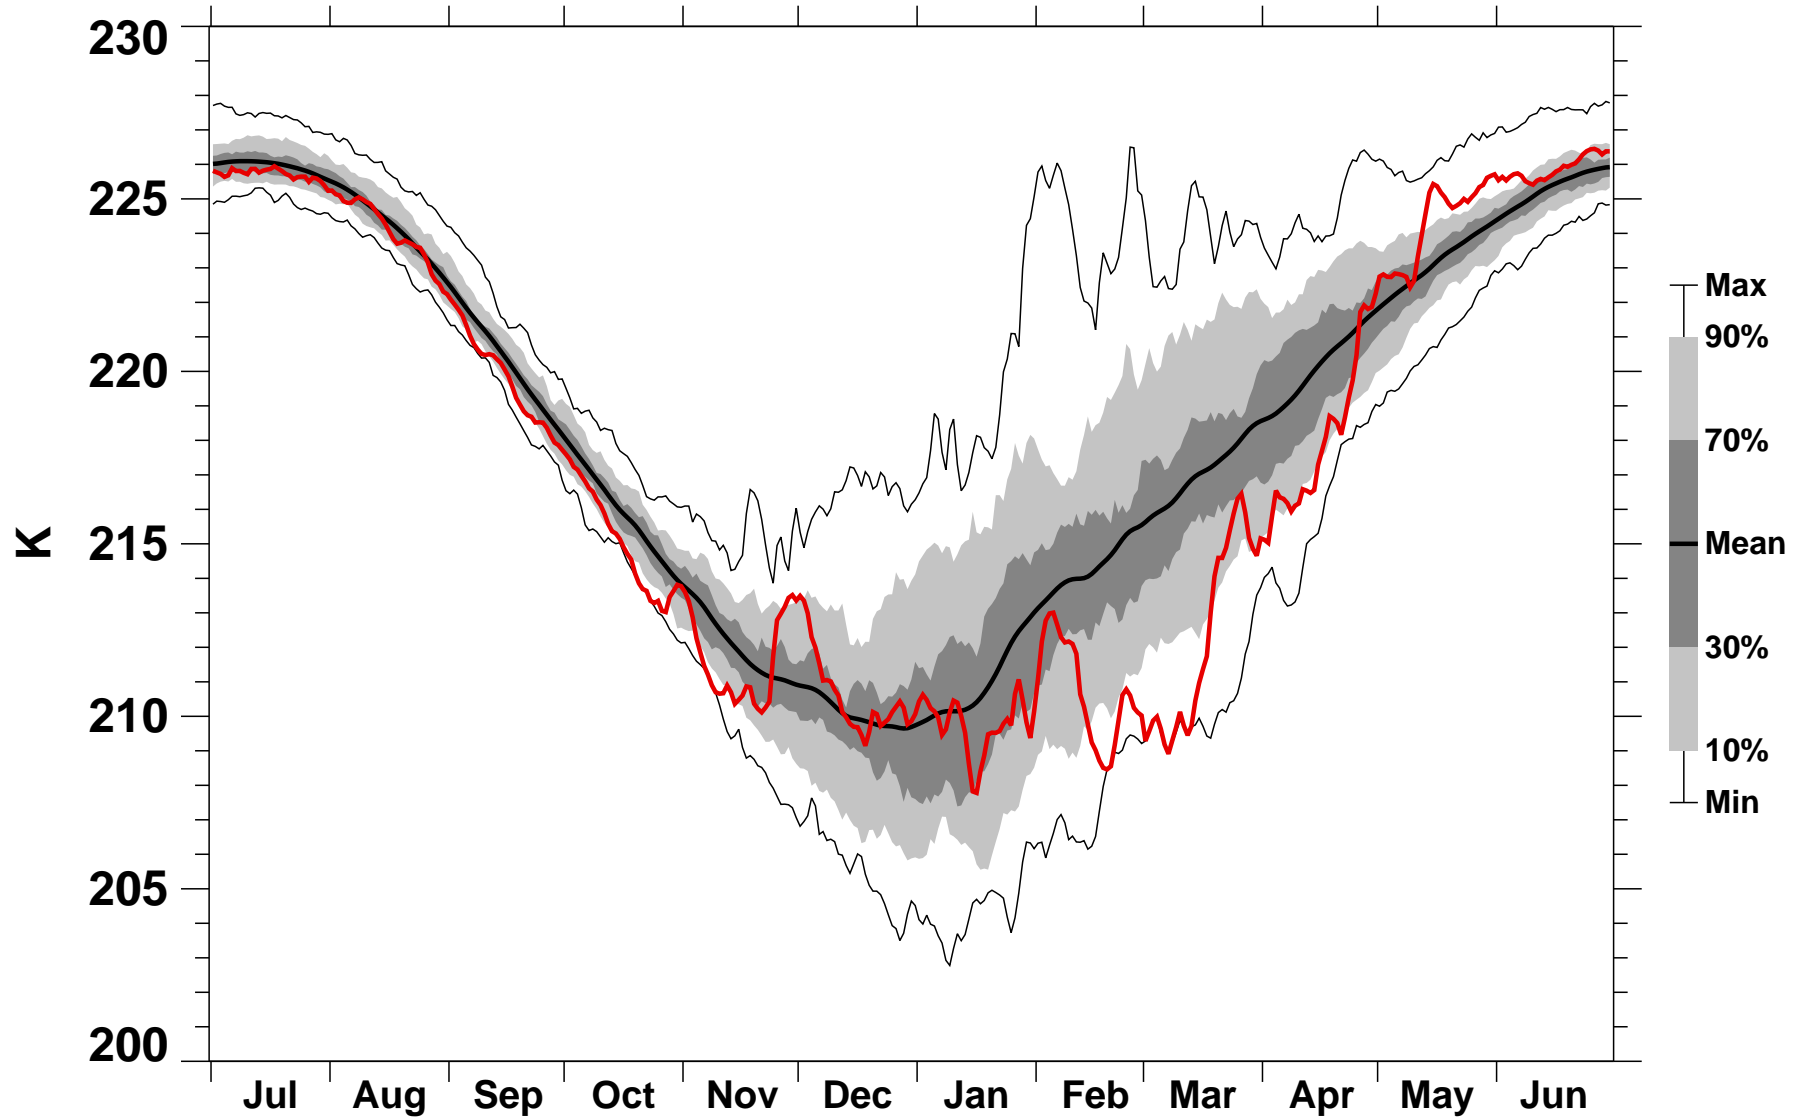

# 55-75°N Zonal Mean Temperature 50 hPa MERRA2

1978/1979–2022/2023

2019/2020