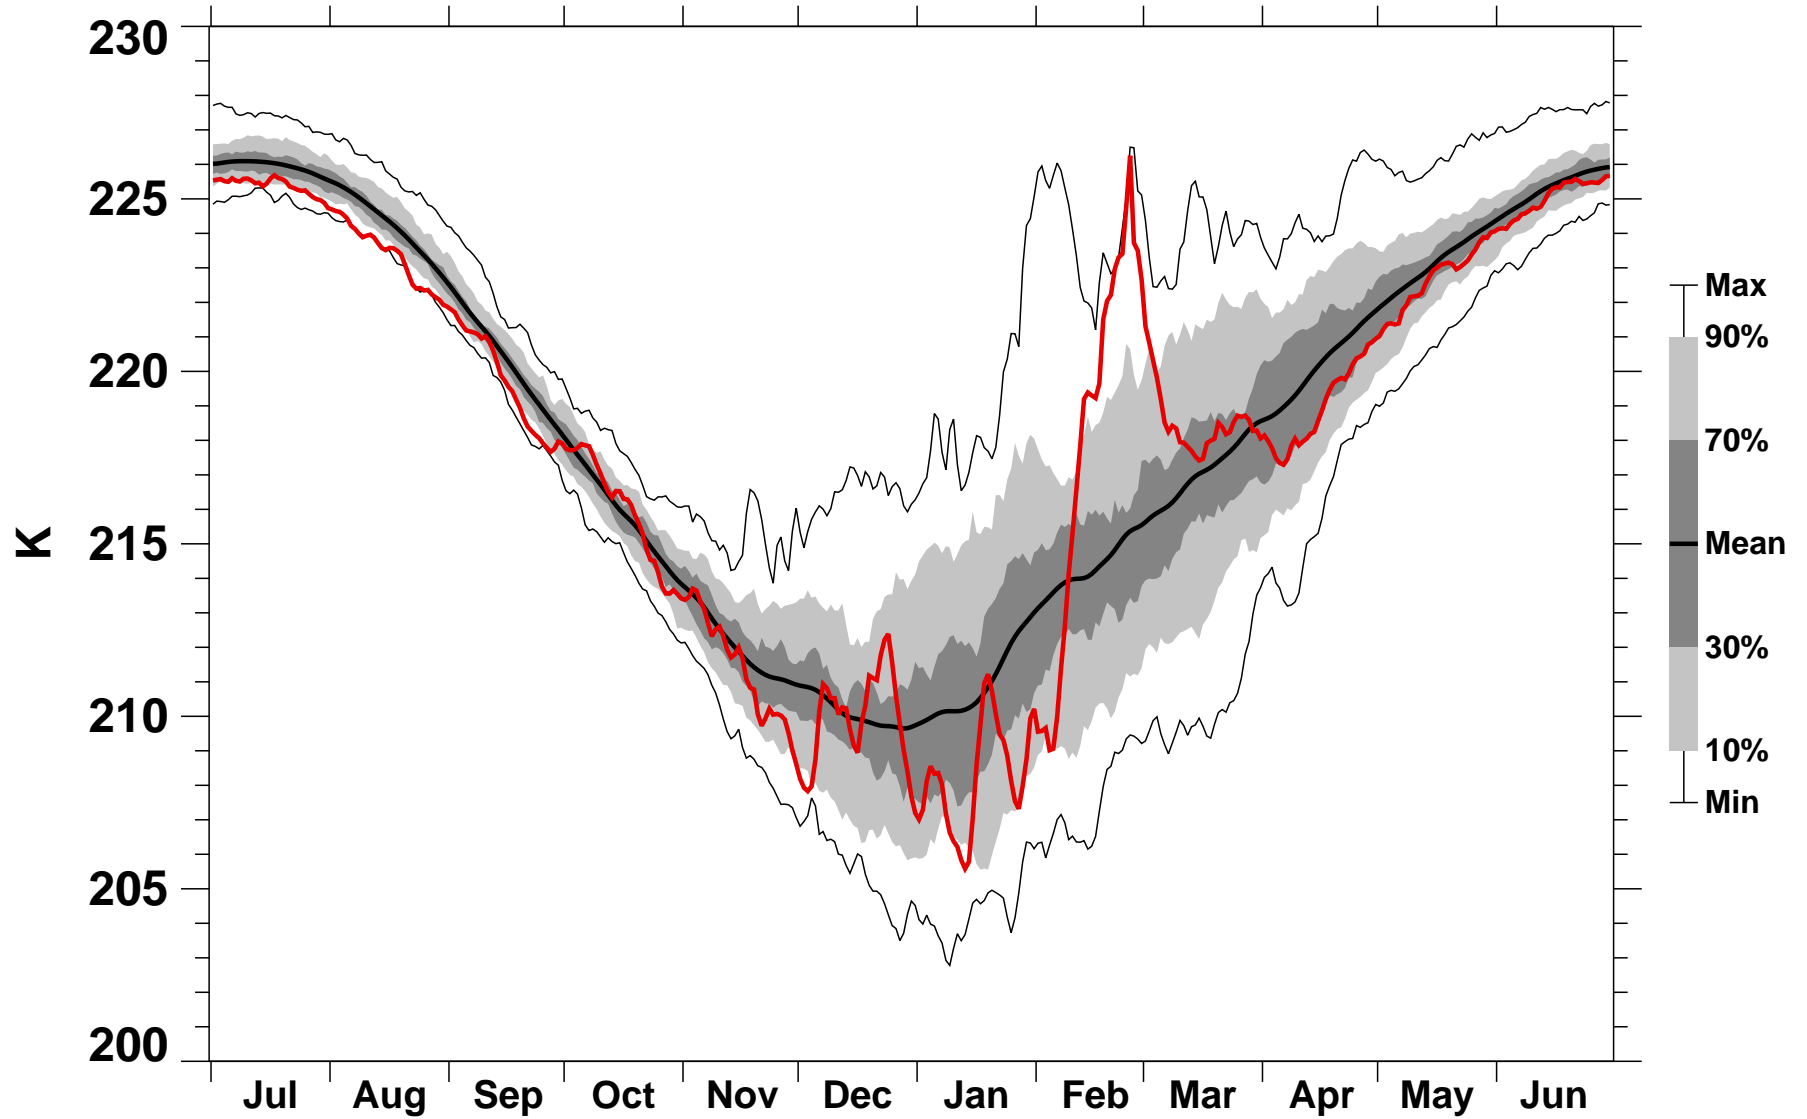

55-75°N Zonal Mean Temperature 50 hPa MERRA2

1978/1979–2022/2023

2017/2018