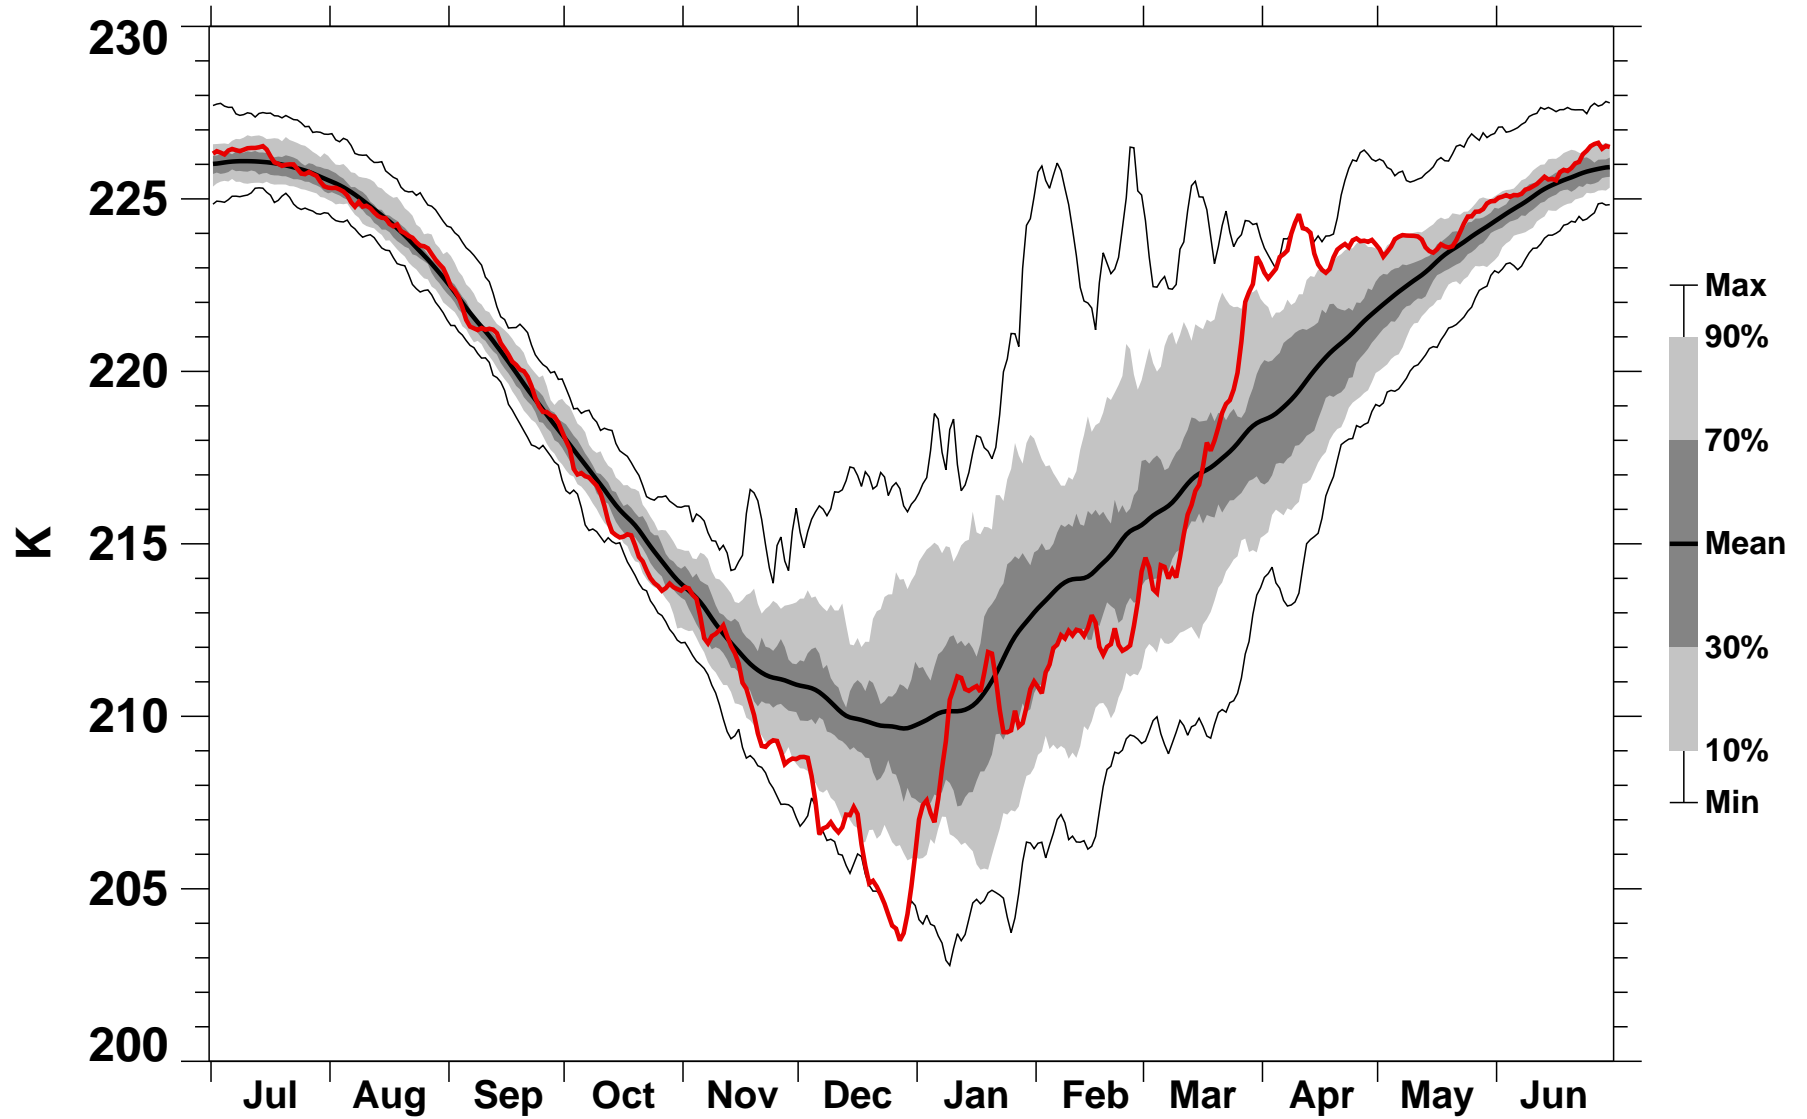

55-75°N Zonal Mean Temperature 50 hPa MERRA2

1978/1979–2022/2023

2013/2014