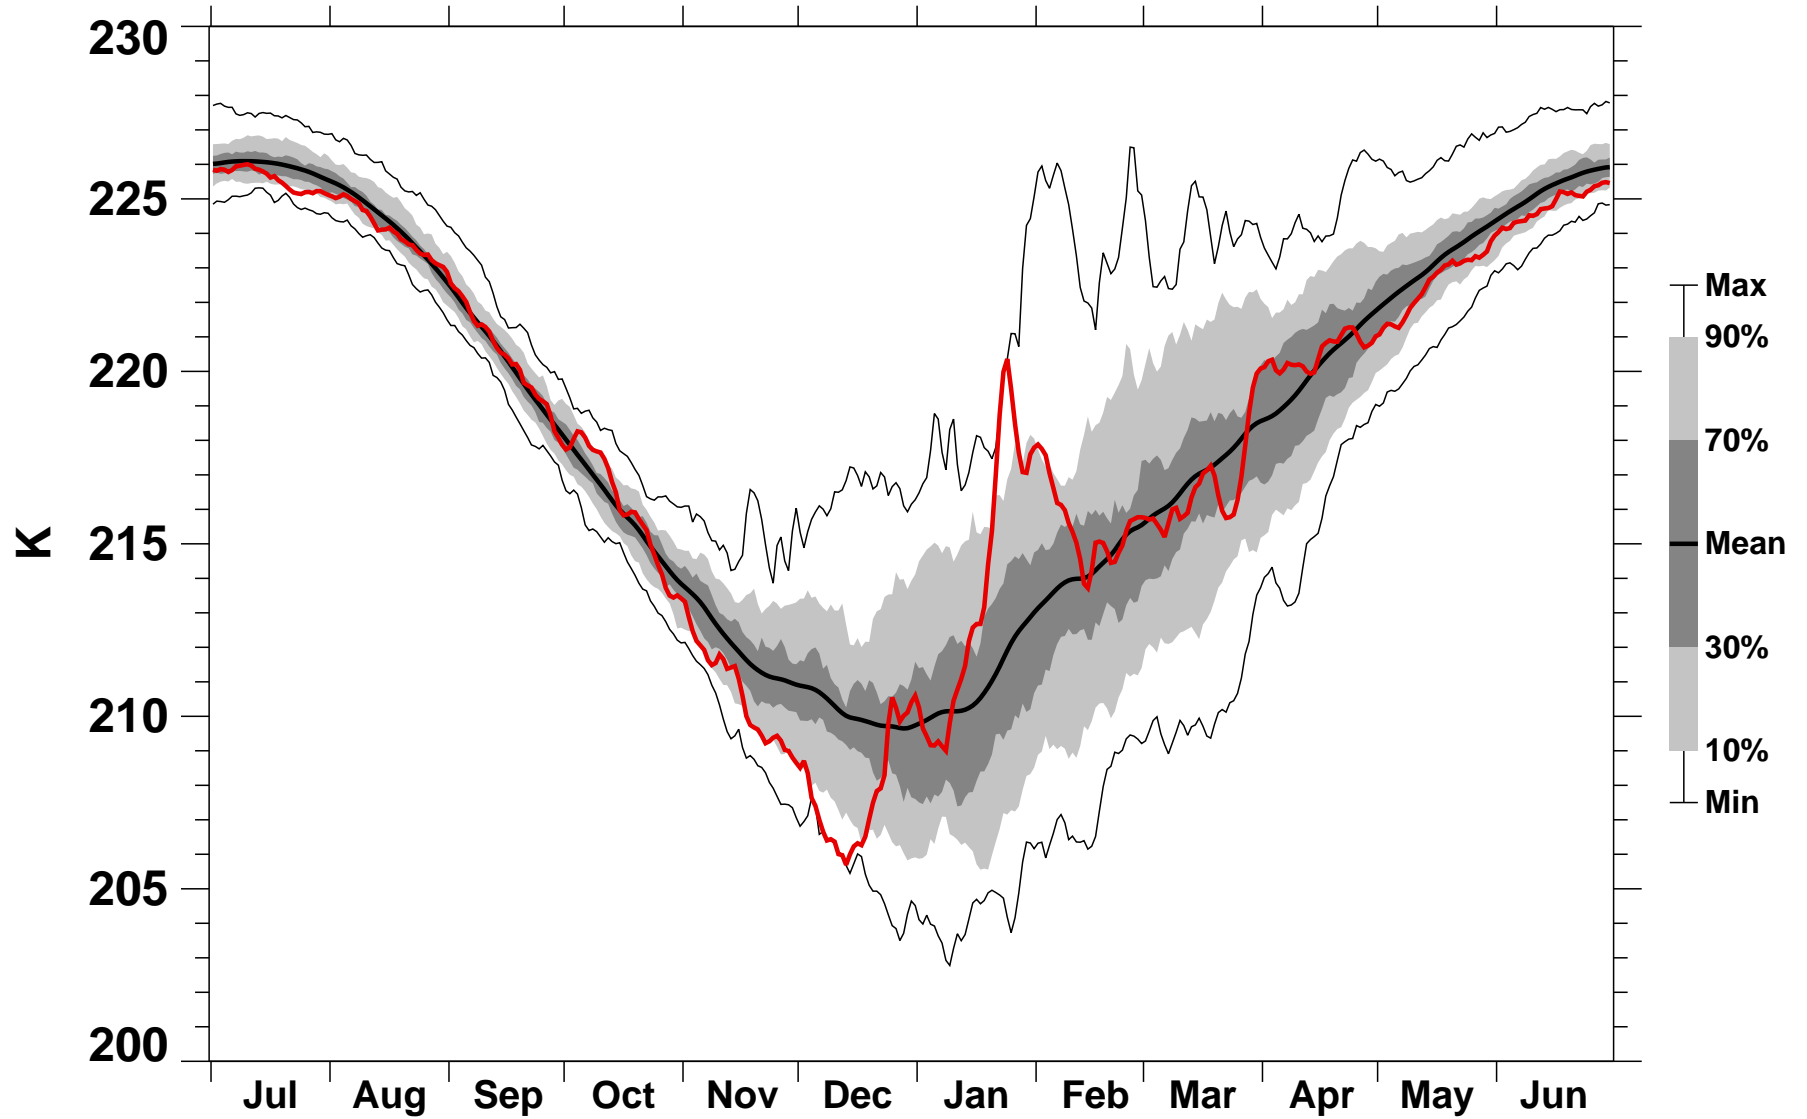

55-75°N Zonal Mean Temperature 50 hPa MERRA2

1978/1979–2022/2023

2011/2012