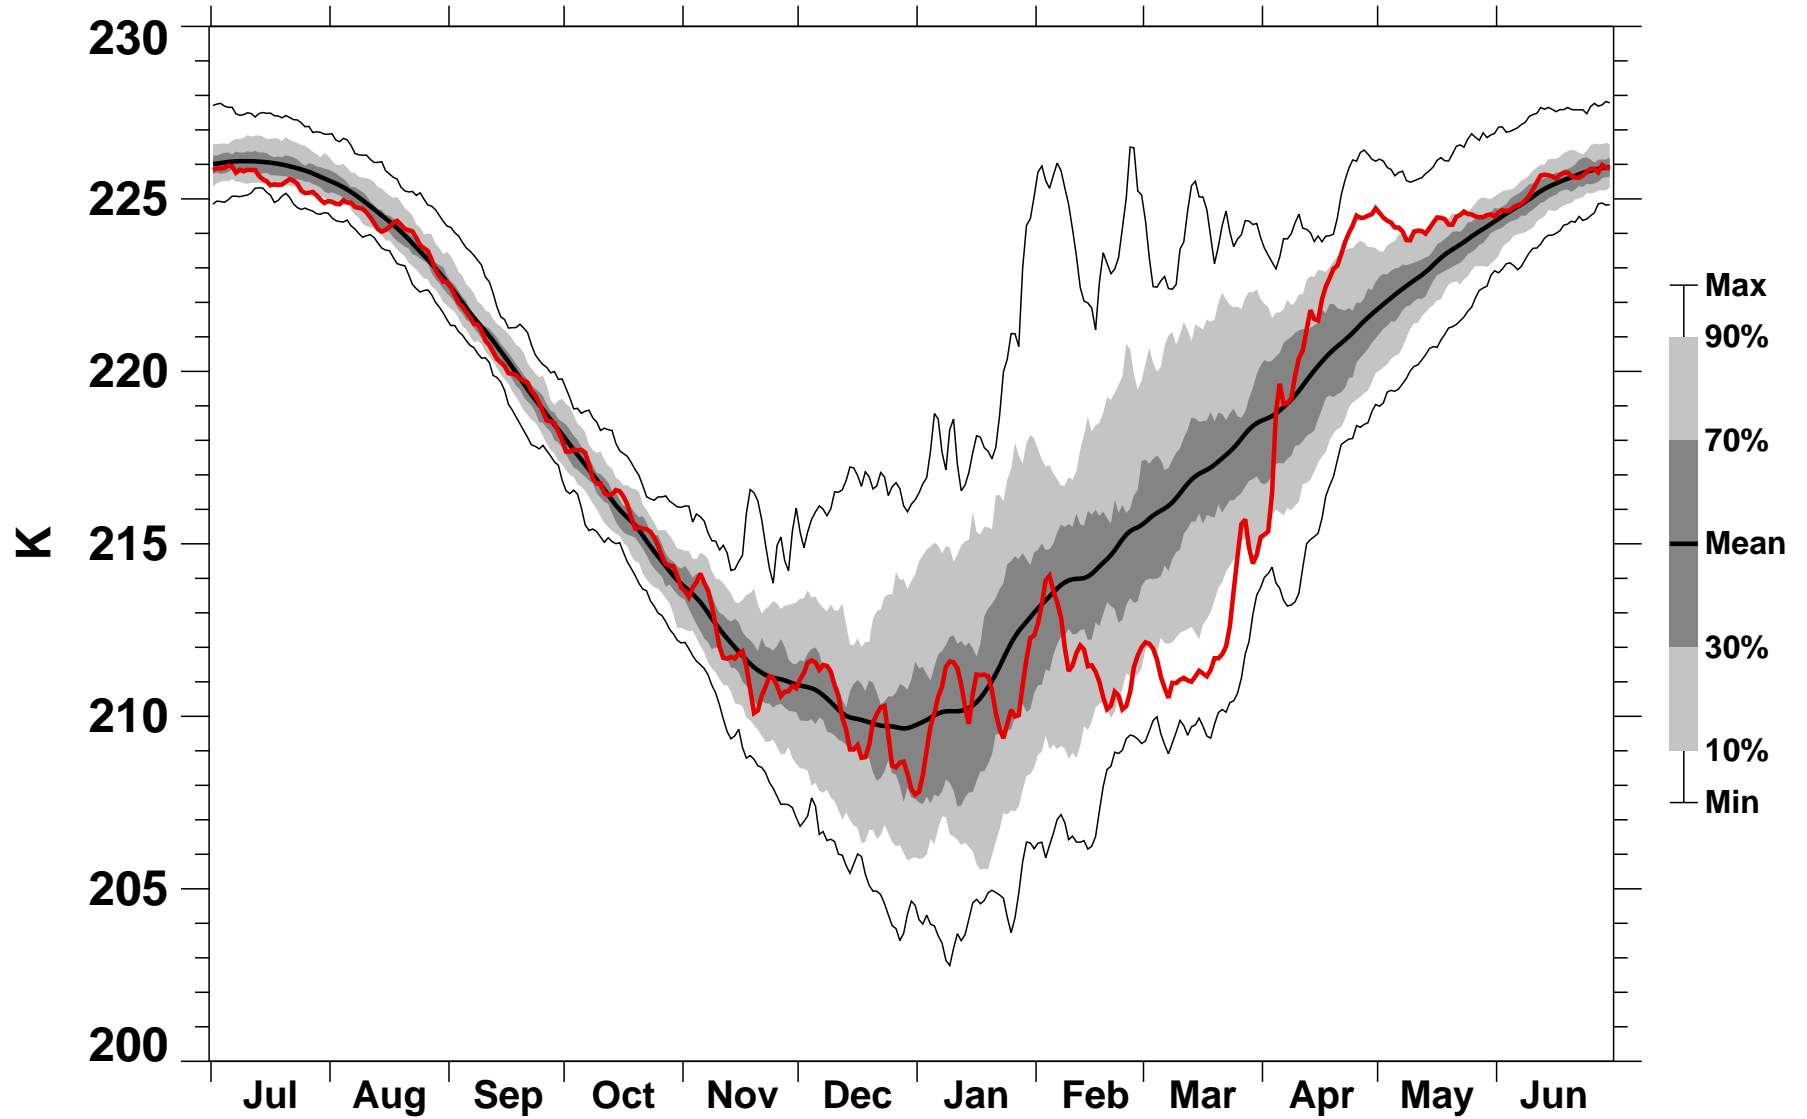

# 55-75°N Zonal Mean Temperature 50 hPa MERRA2

1978/1979–2022/2023

2010/2011