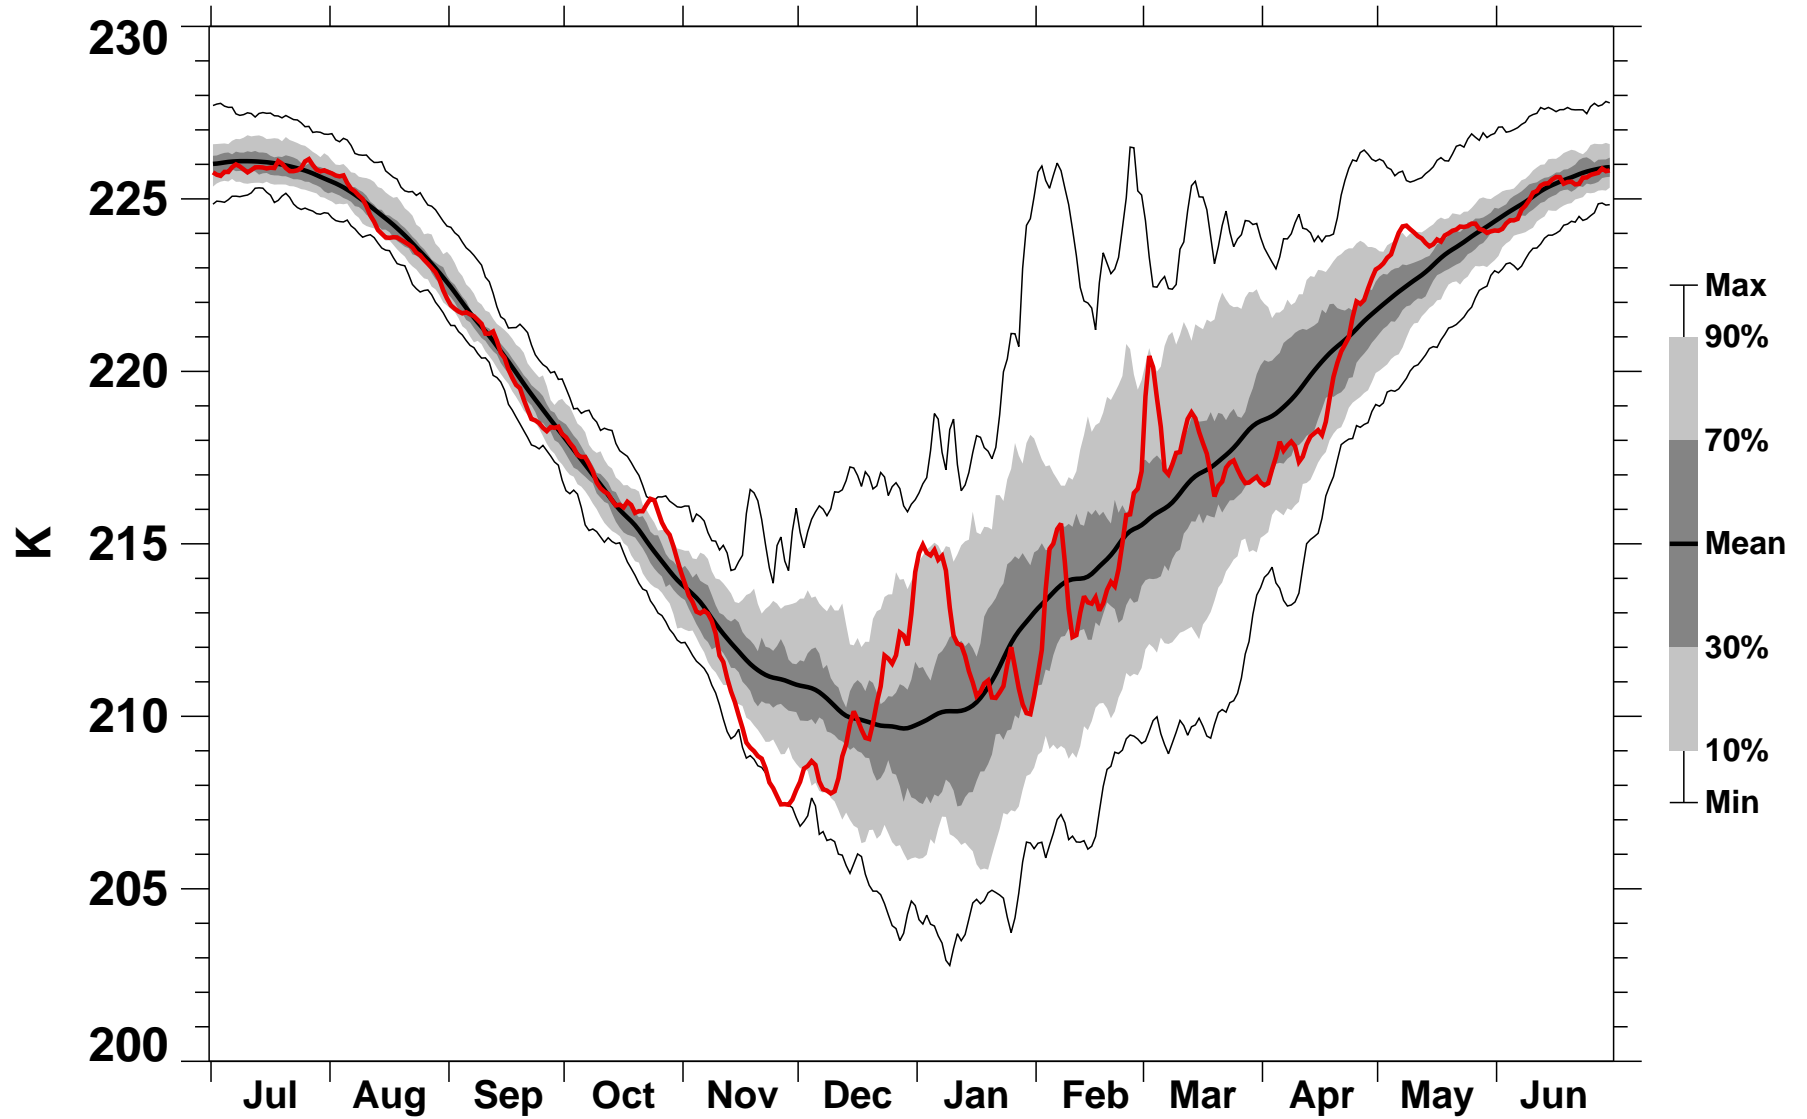

55-75°N Zonal Mean Temperature 50 hPa MERRA2

1978/1979–2022/2023

2006/2007