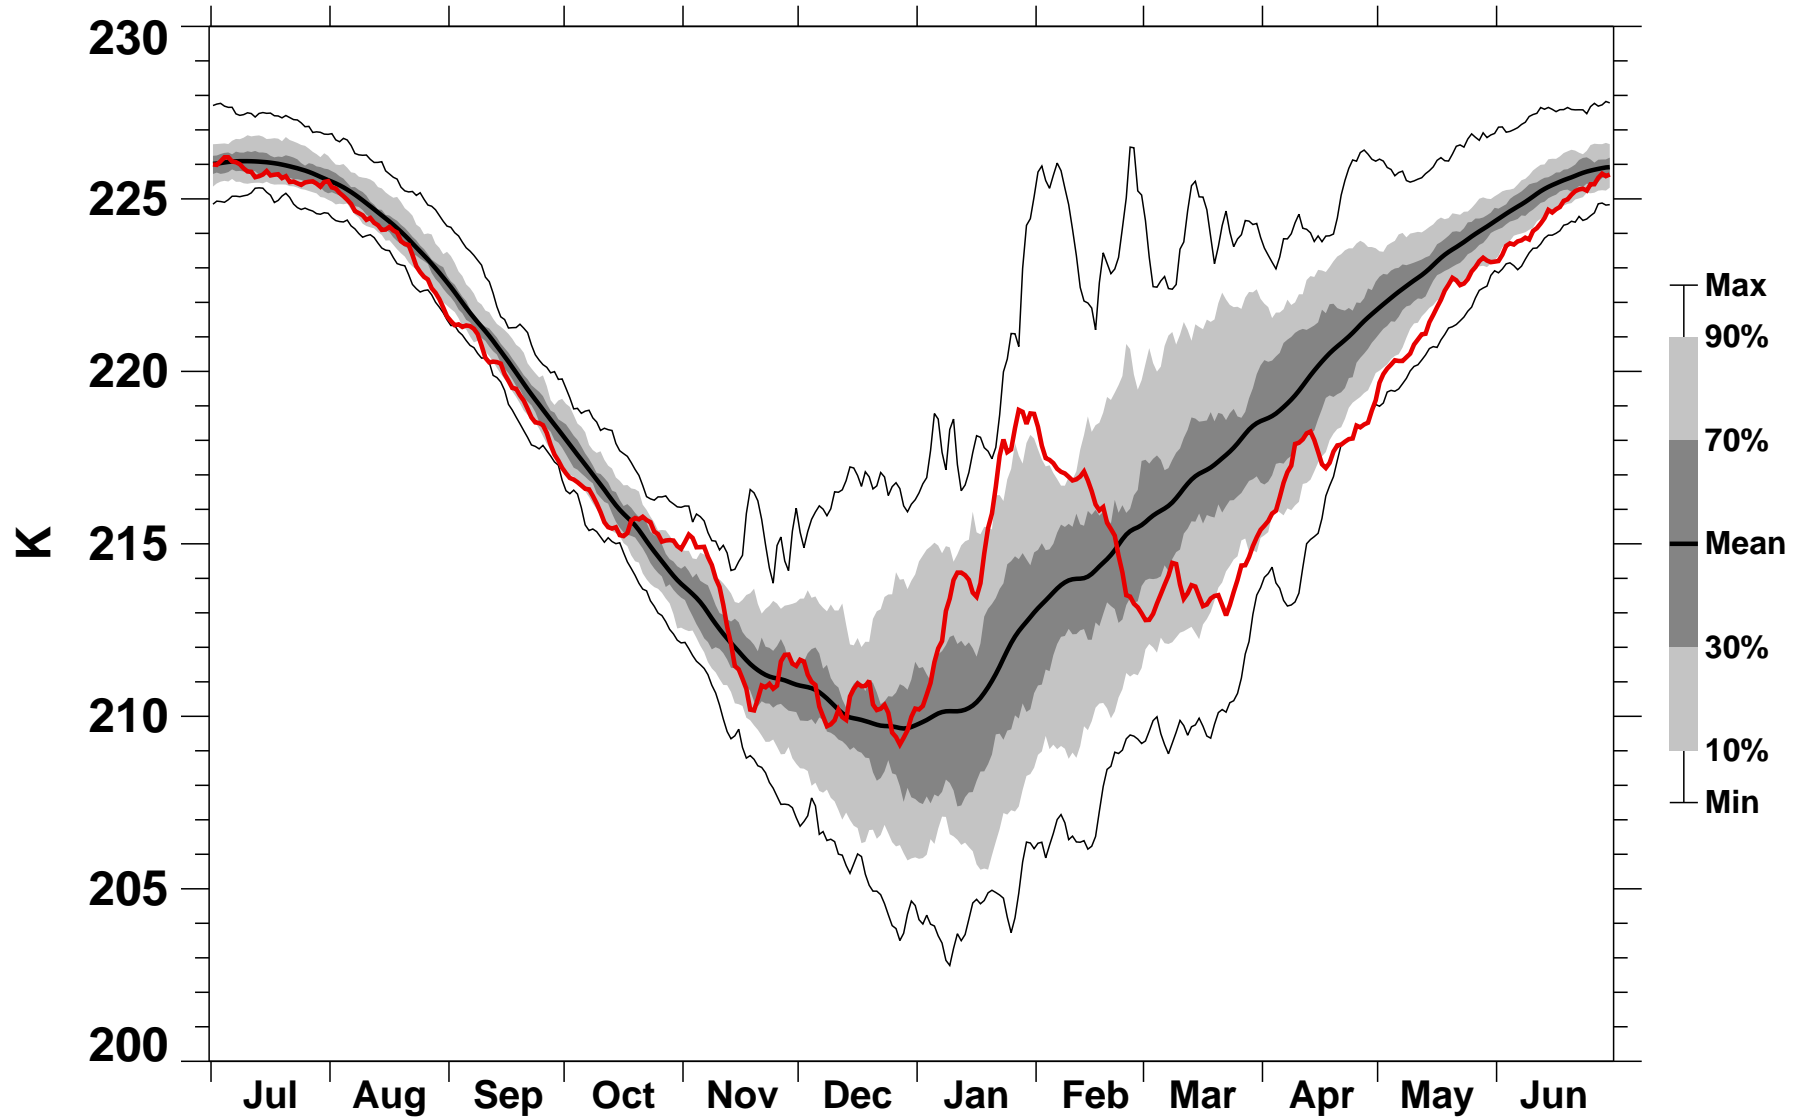

55-75°N Zonal Mean Temperature 50 hPa MERRA2

1978/1979–2022/2023

2005/2006