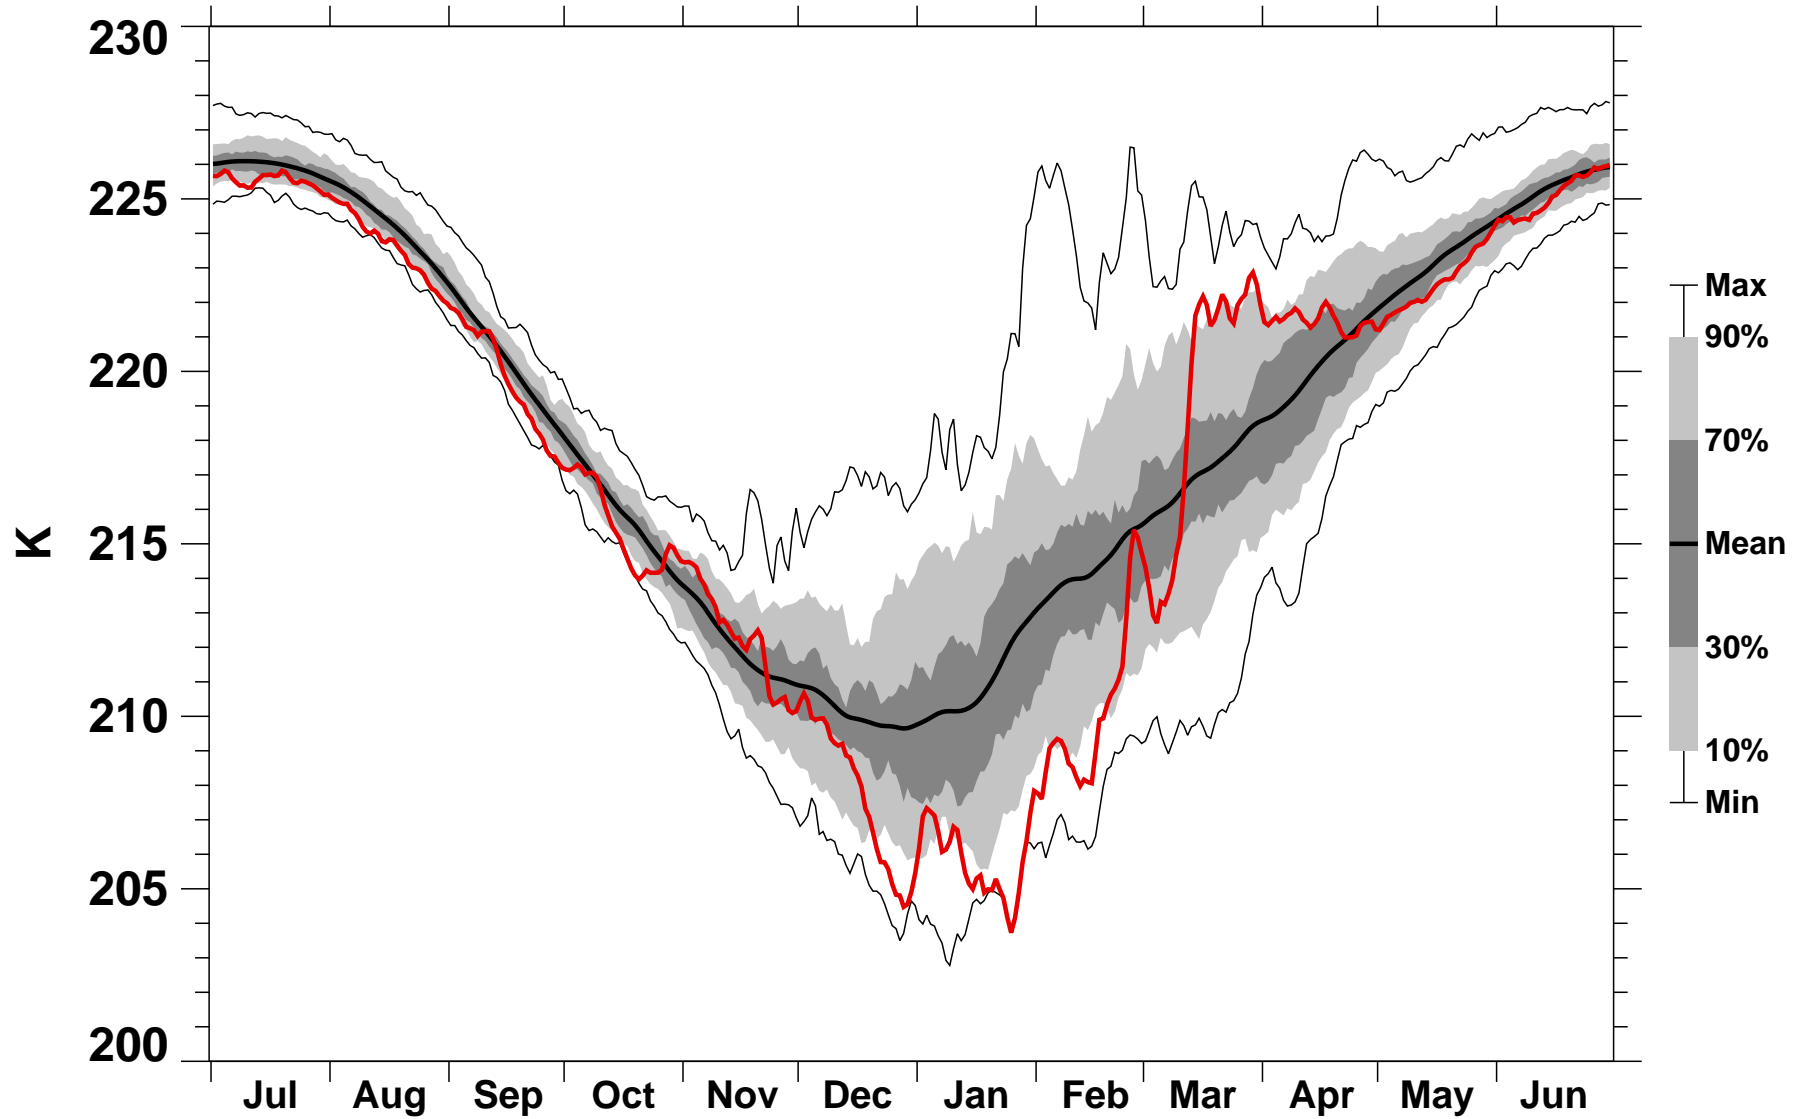

# 55-75°N Zonal Mean Temperature 50 hPa MERRA2

1978/1979–2022/2023

2004/2005