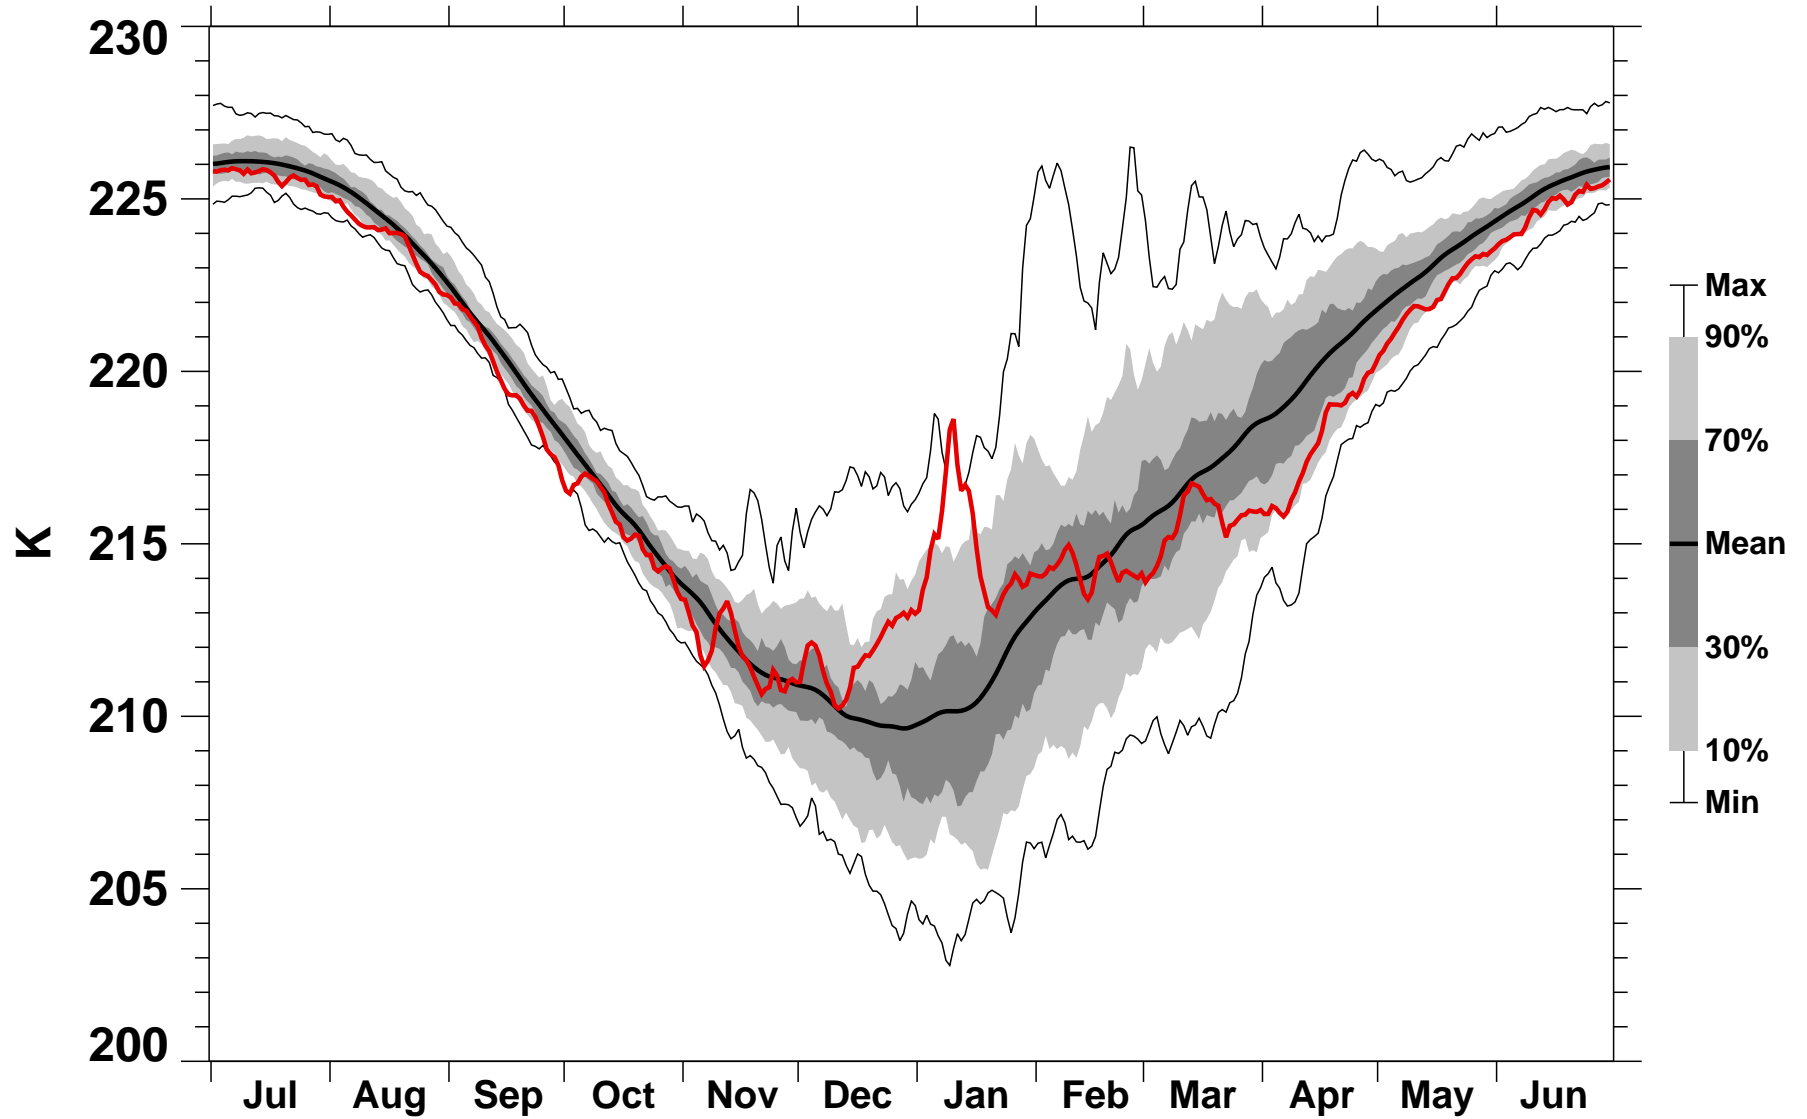

55-75°N Zonal Mean Temperature 50 hPa MERRA2

1978/1979–2022/2023

2003/2004