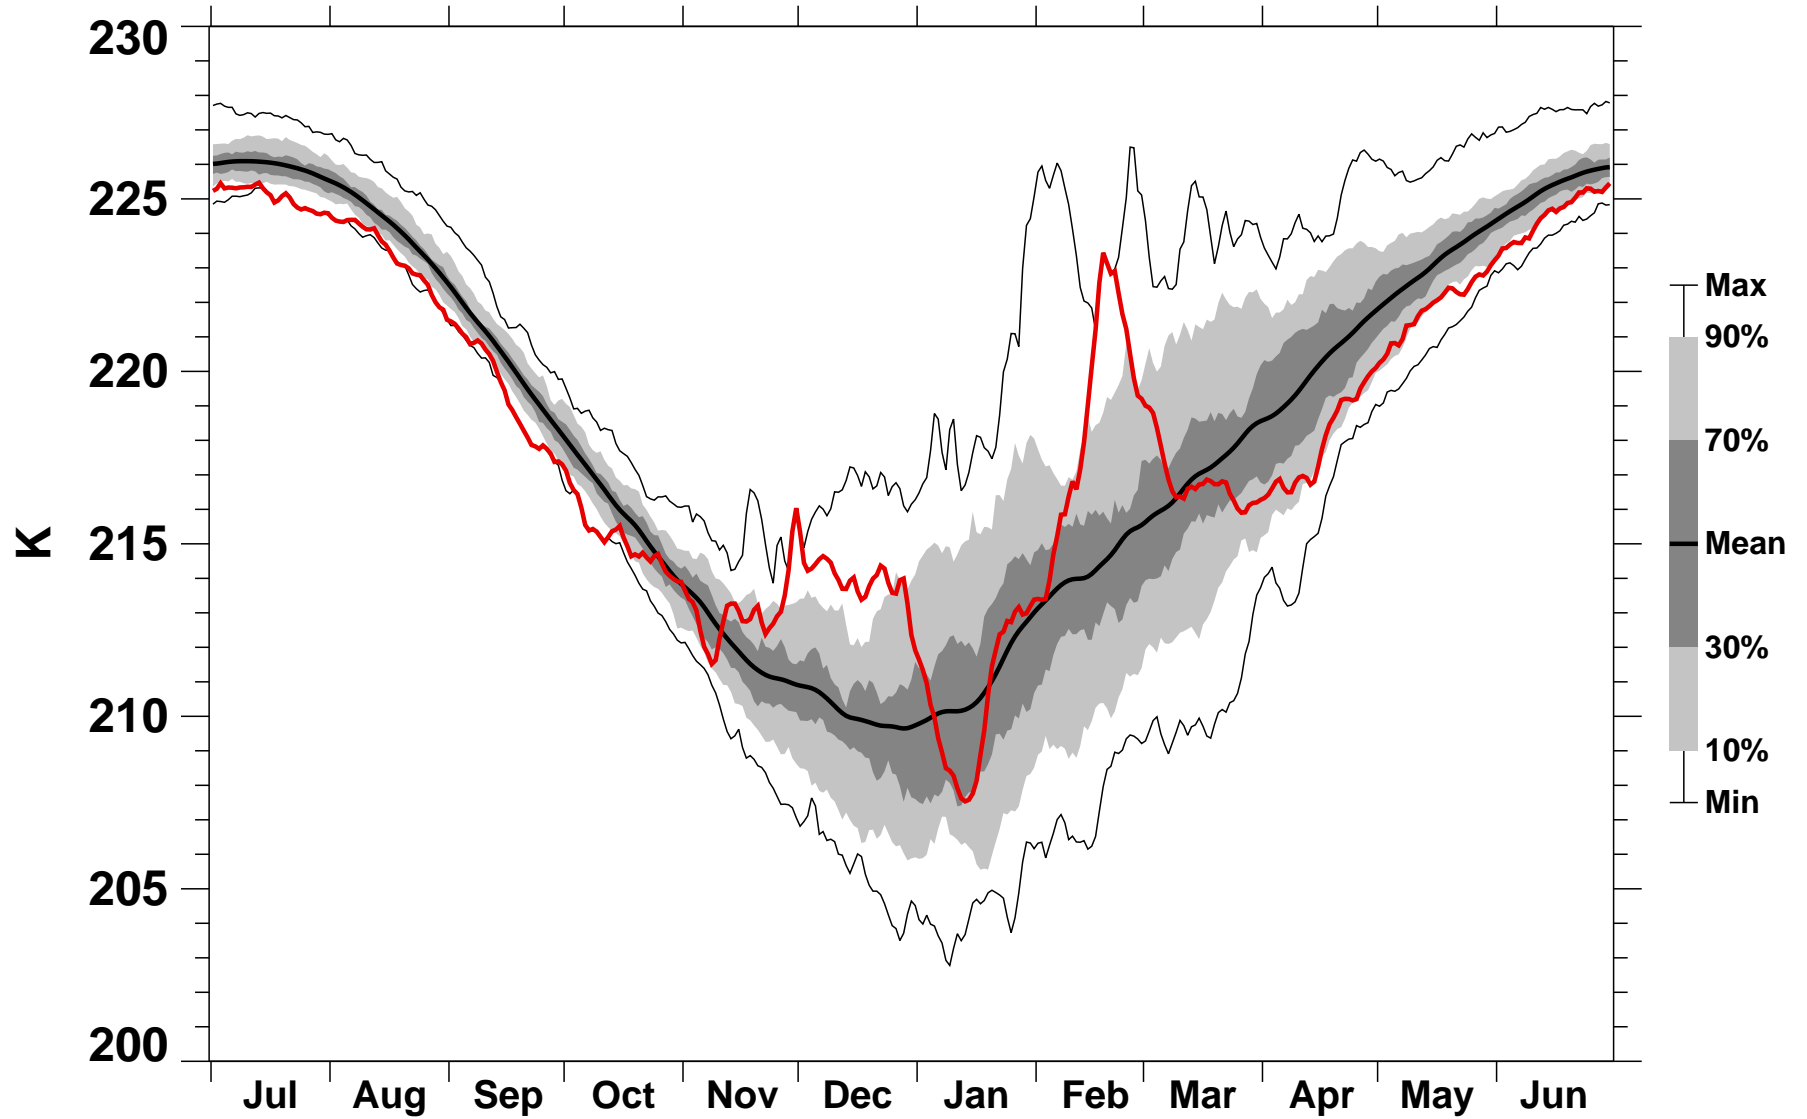

55-75°N Zonal Mean Temperature 50 hPa MERRA2

1978/1979–2022/2023

2000/2001