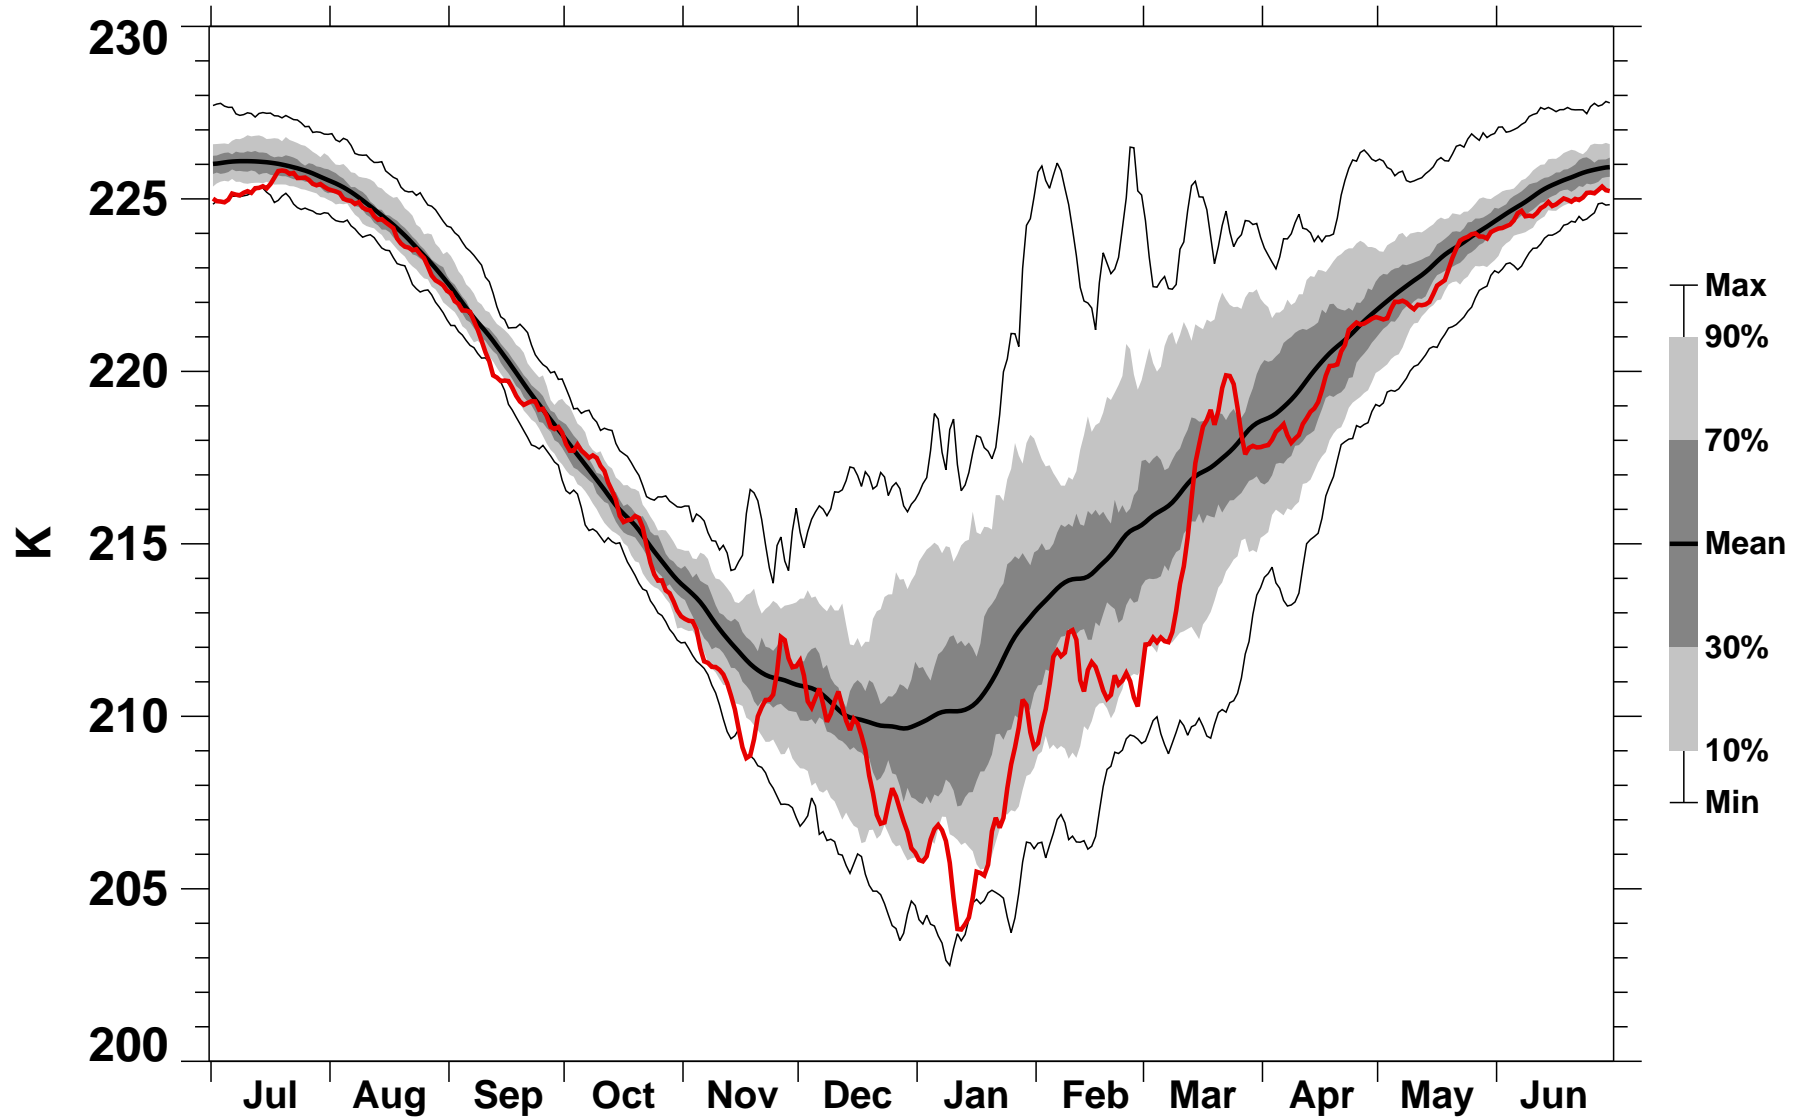

55-75°N Zonal Mean Temperature 50 hPa MERRA2

1978/1979–2022/2023

1999/2000