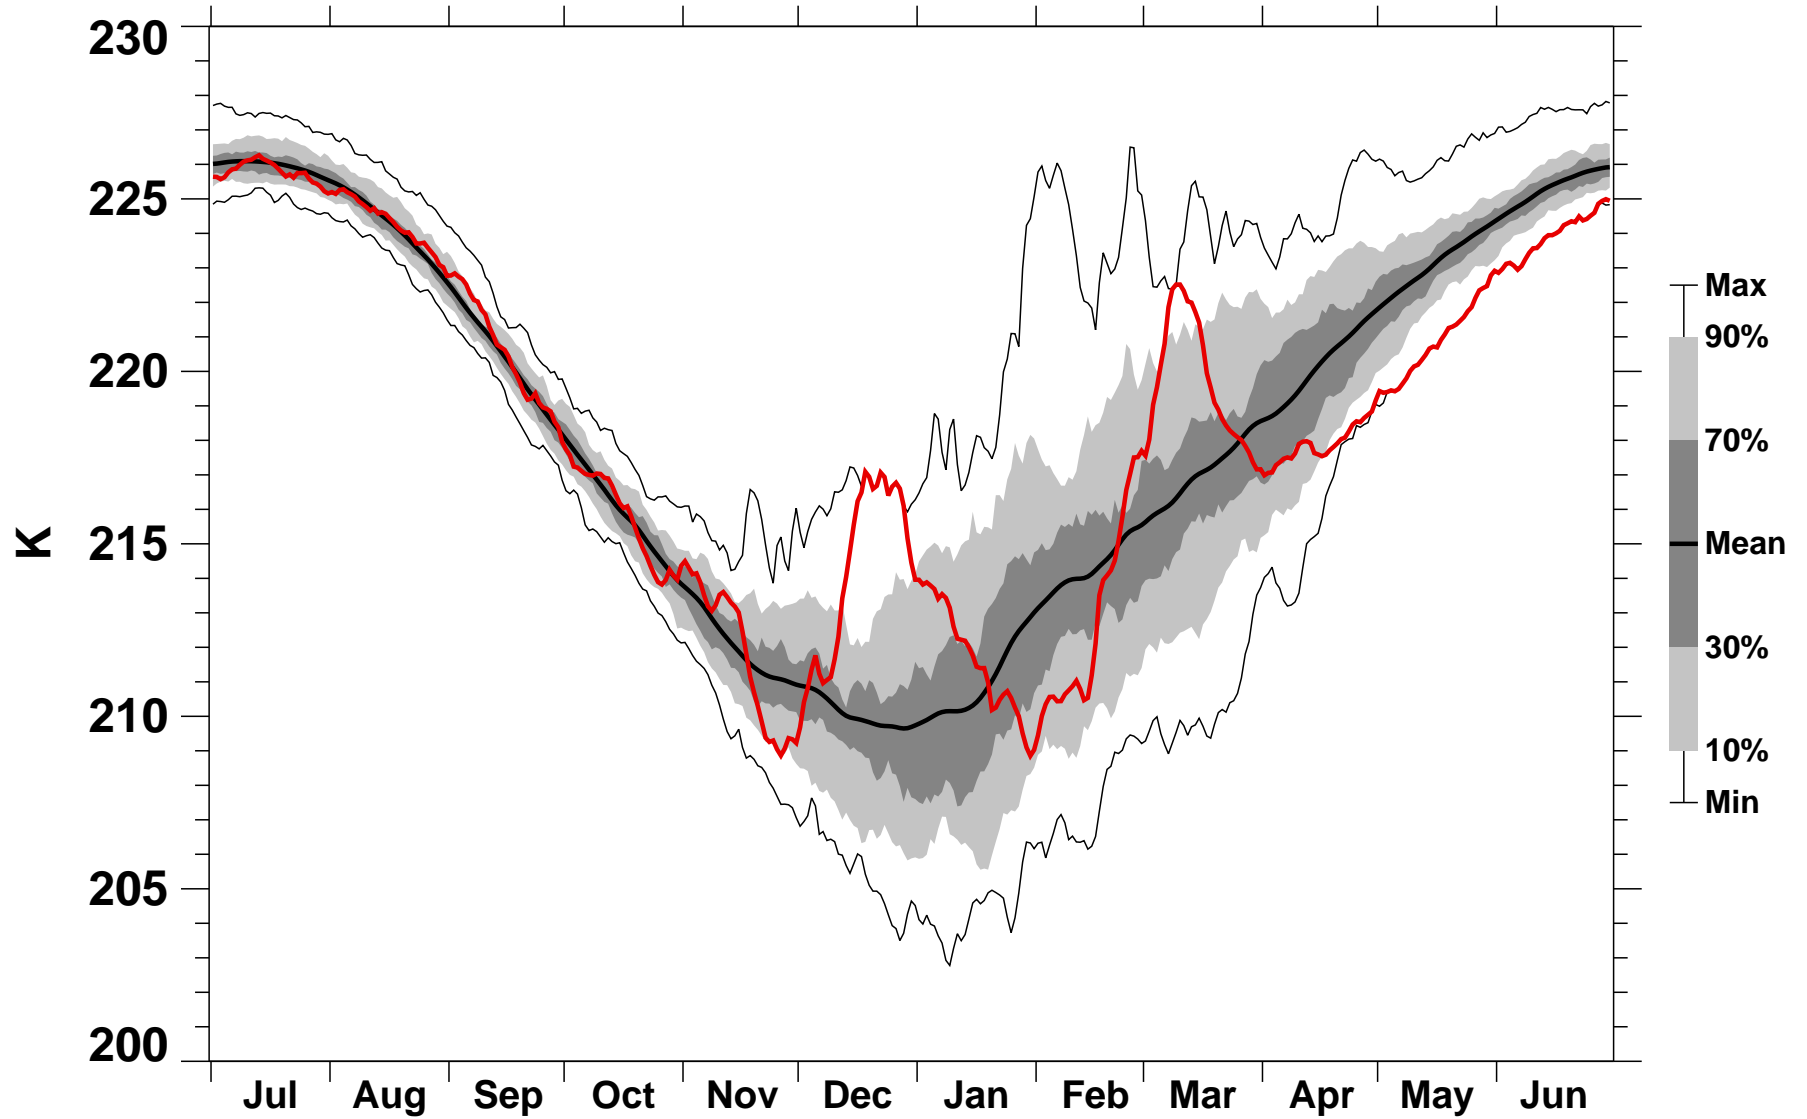

55-75°N Zonal Mean Temperature 50 hPa MERRA2

1978/1979–2022/2023

1998/1999