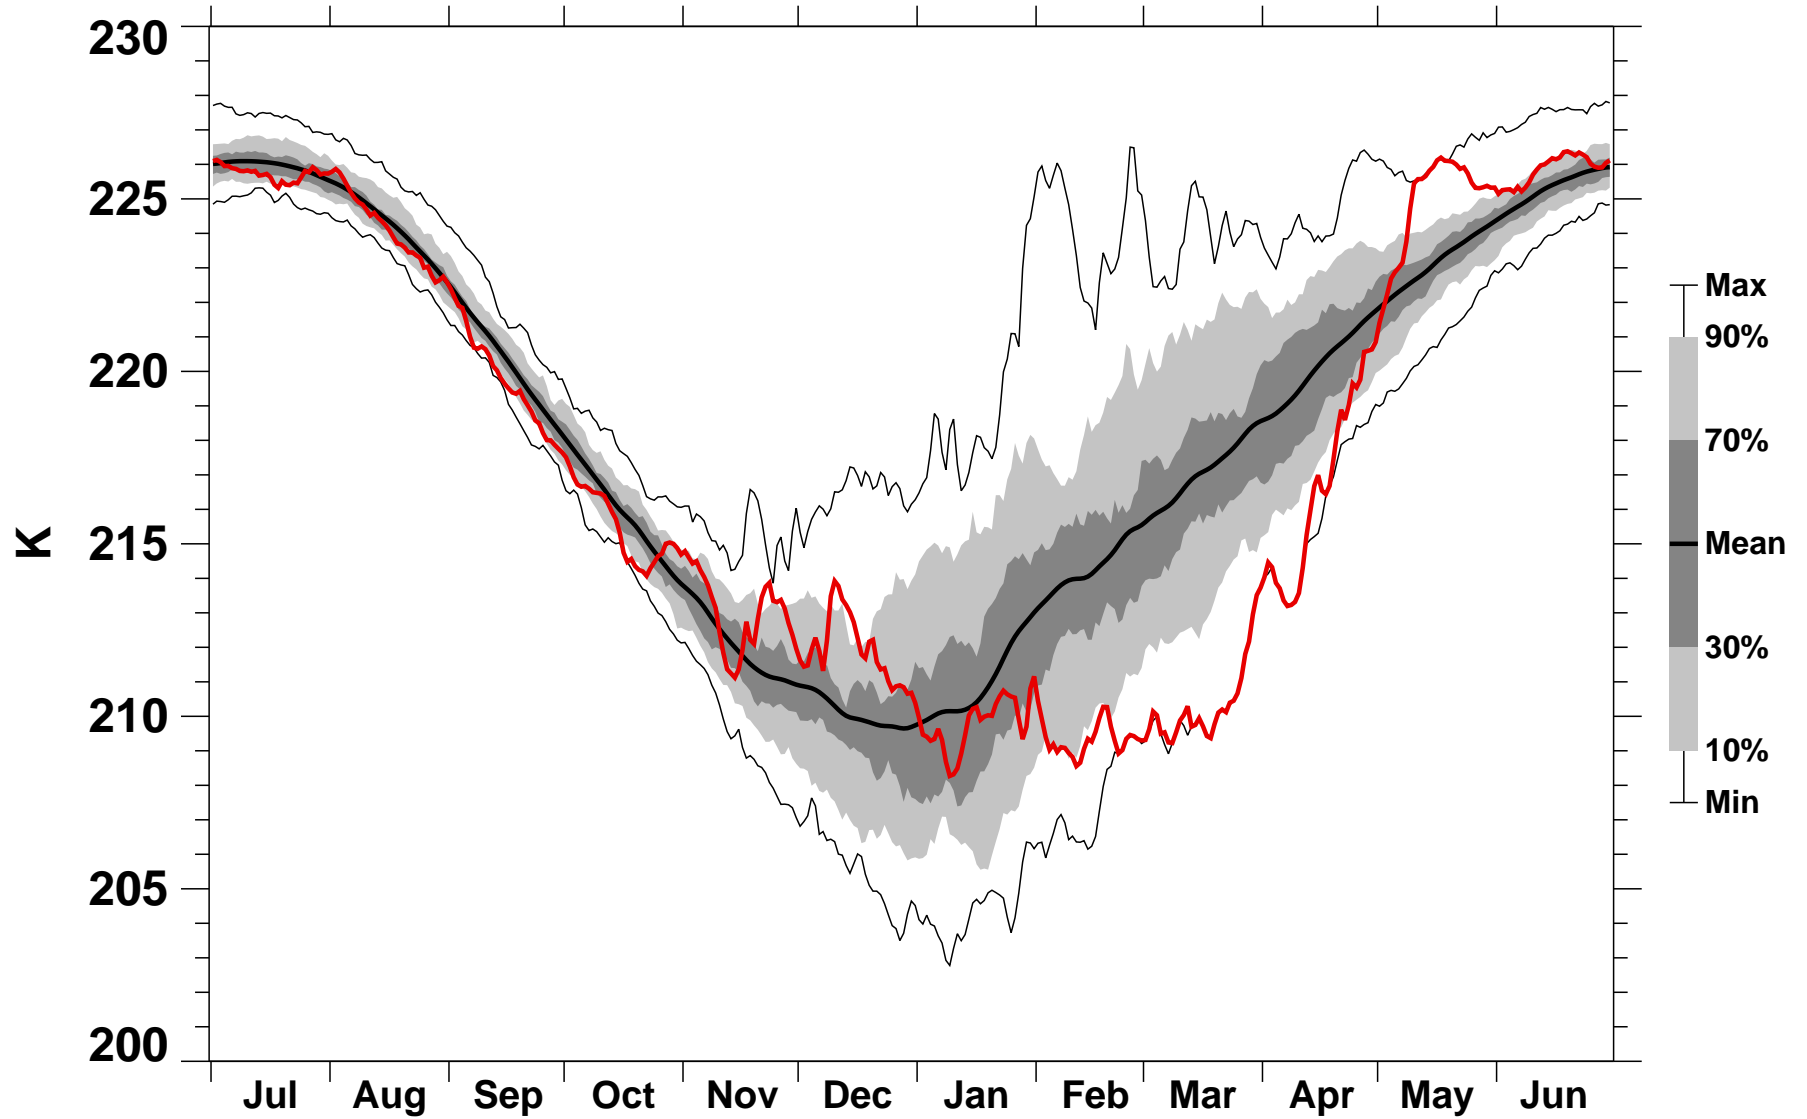

55-75°N Zonal Mean Temperature 50 hPa MERRA2

1978/1979–2022/2023

1996/1997