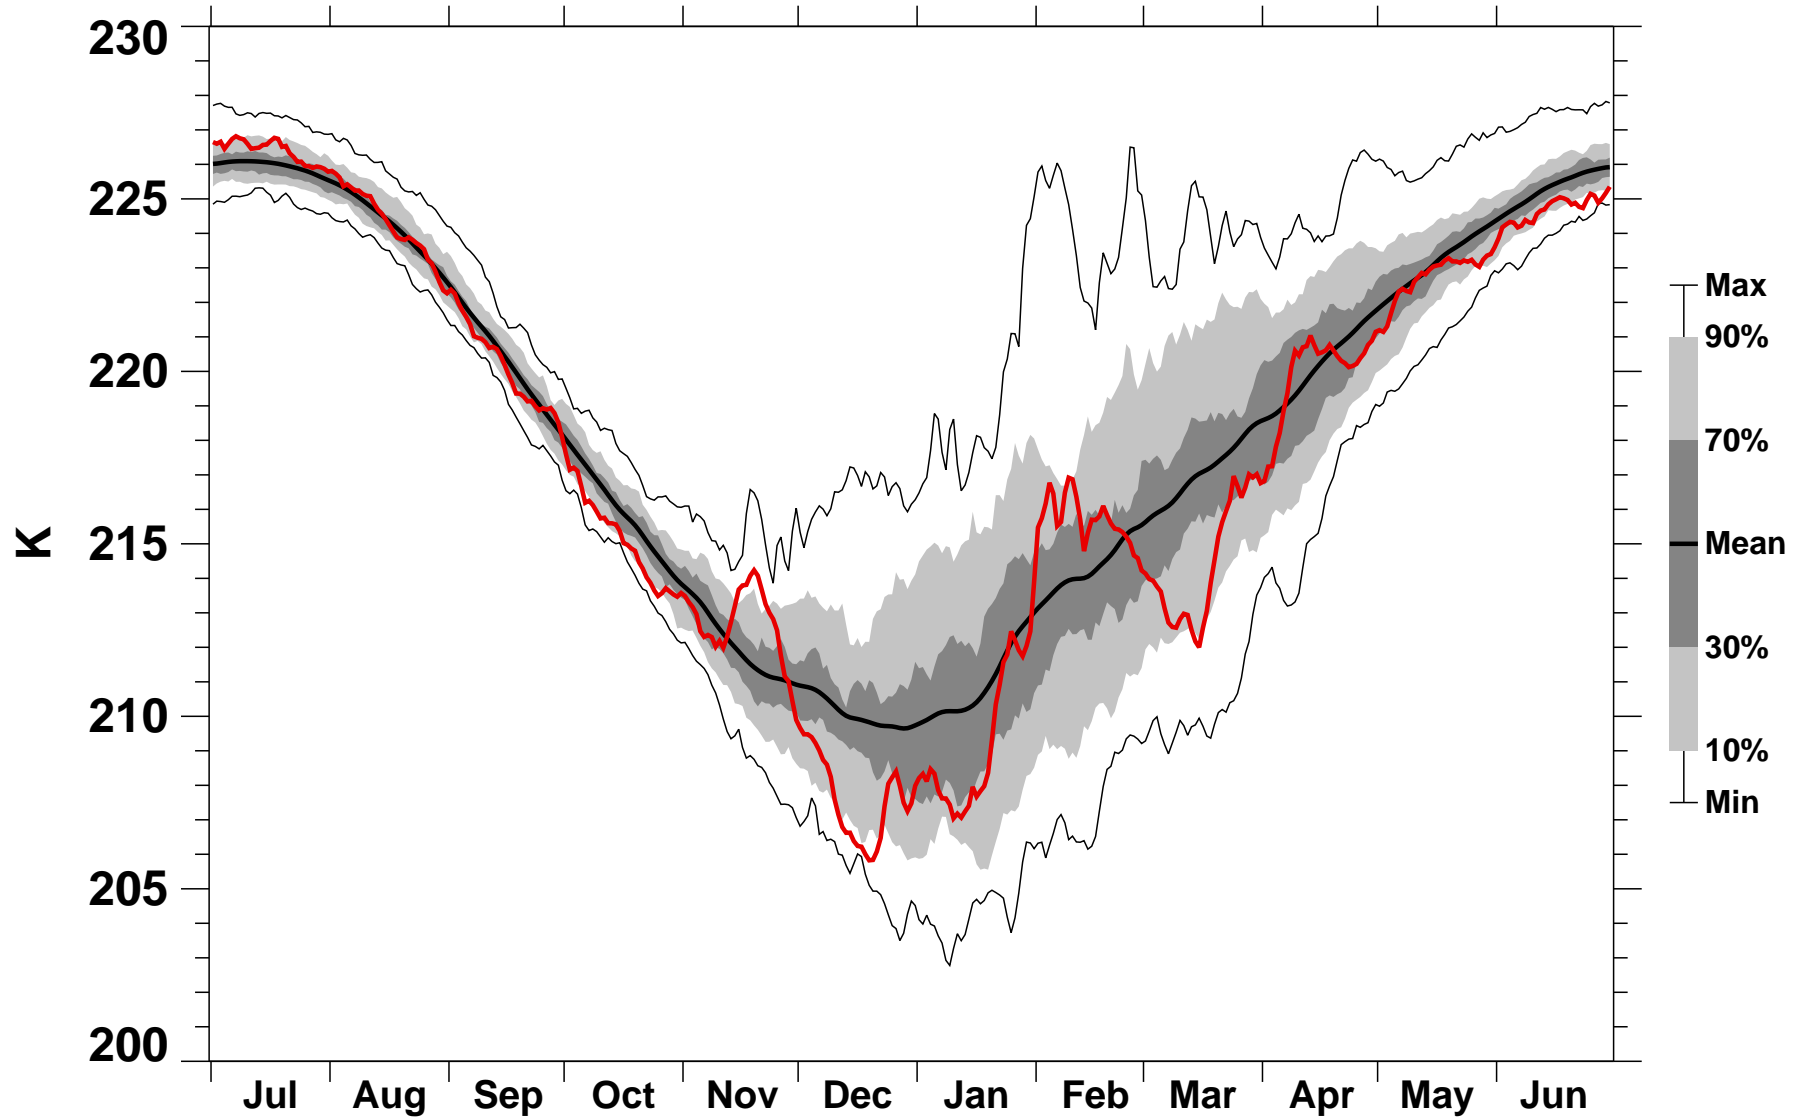

# 55-75°N Zonal Mean Temperature 50 hPa MERRA2

1978/1979–2022/2023

1994/1995