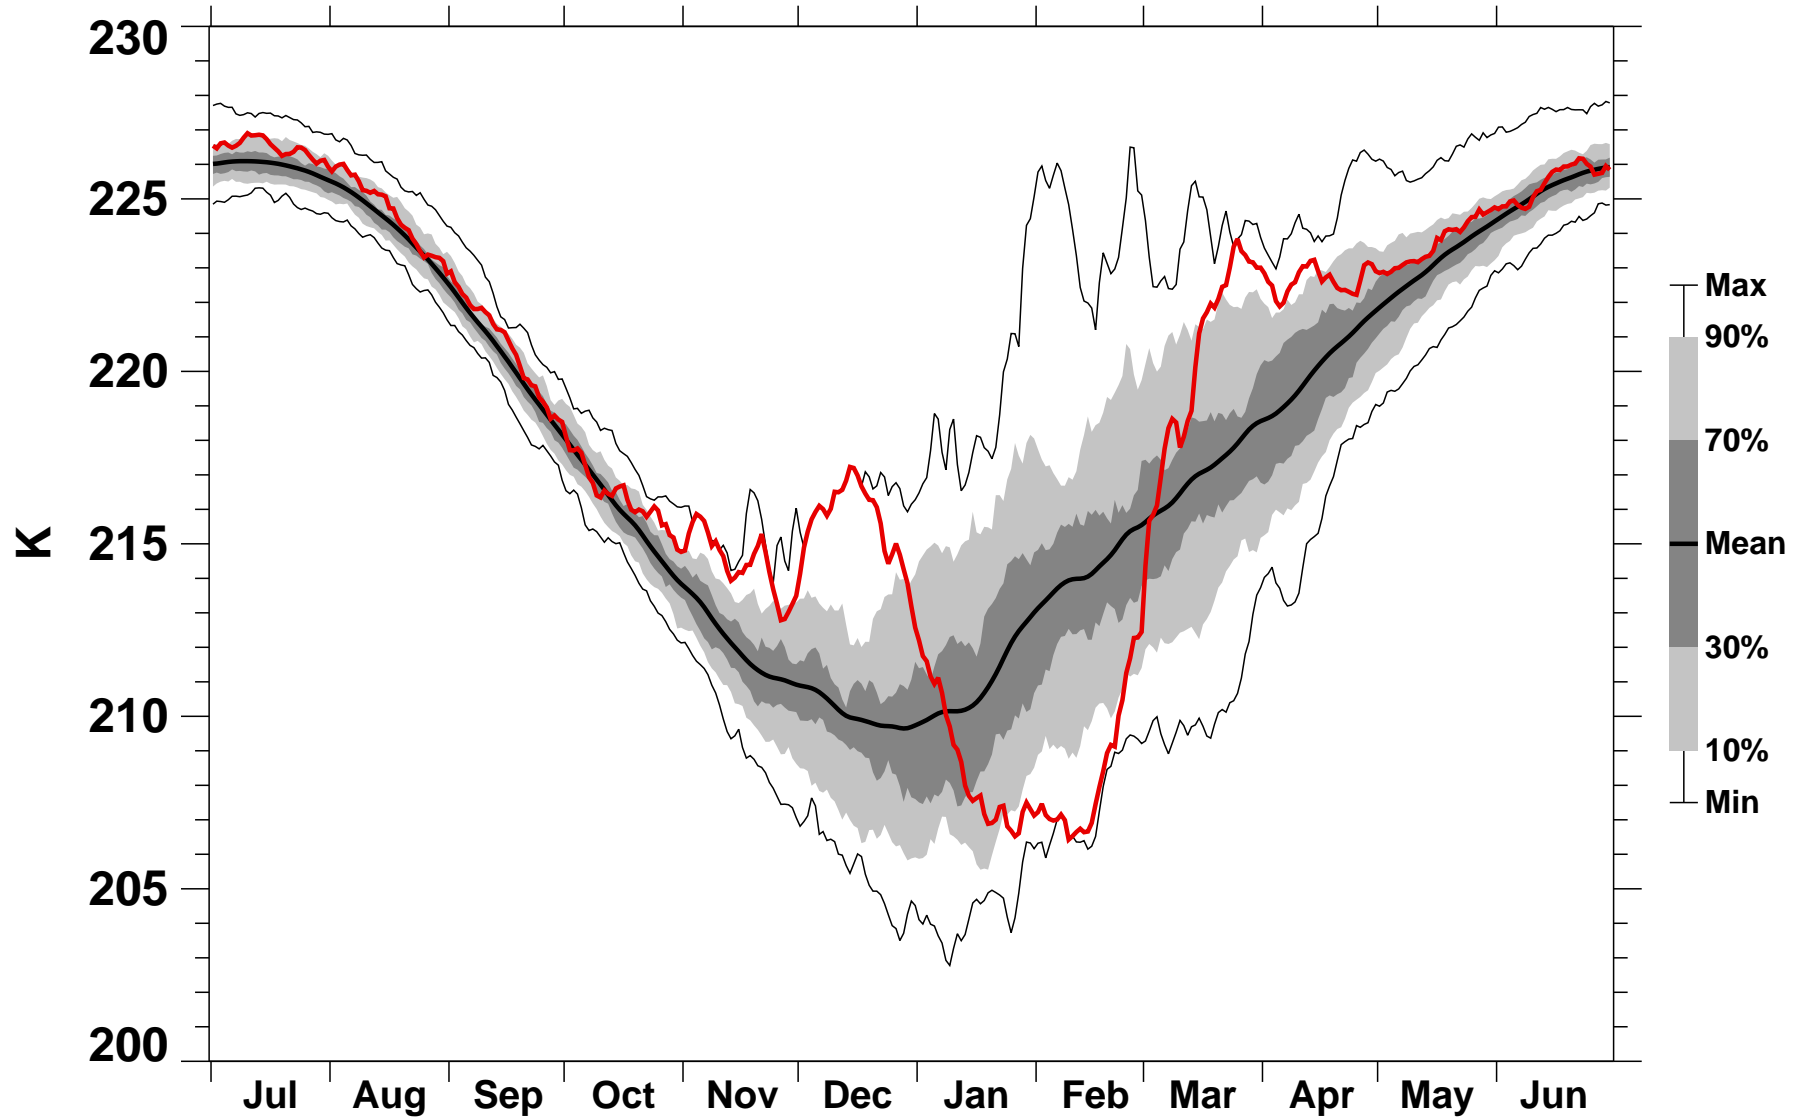

55-75°N Zonal Mean Temperature 50 hPa MERRA2

1978/1979–2022/2023

1987/1988