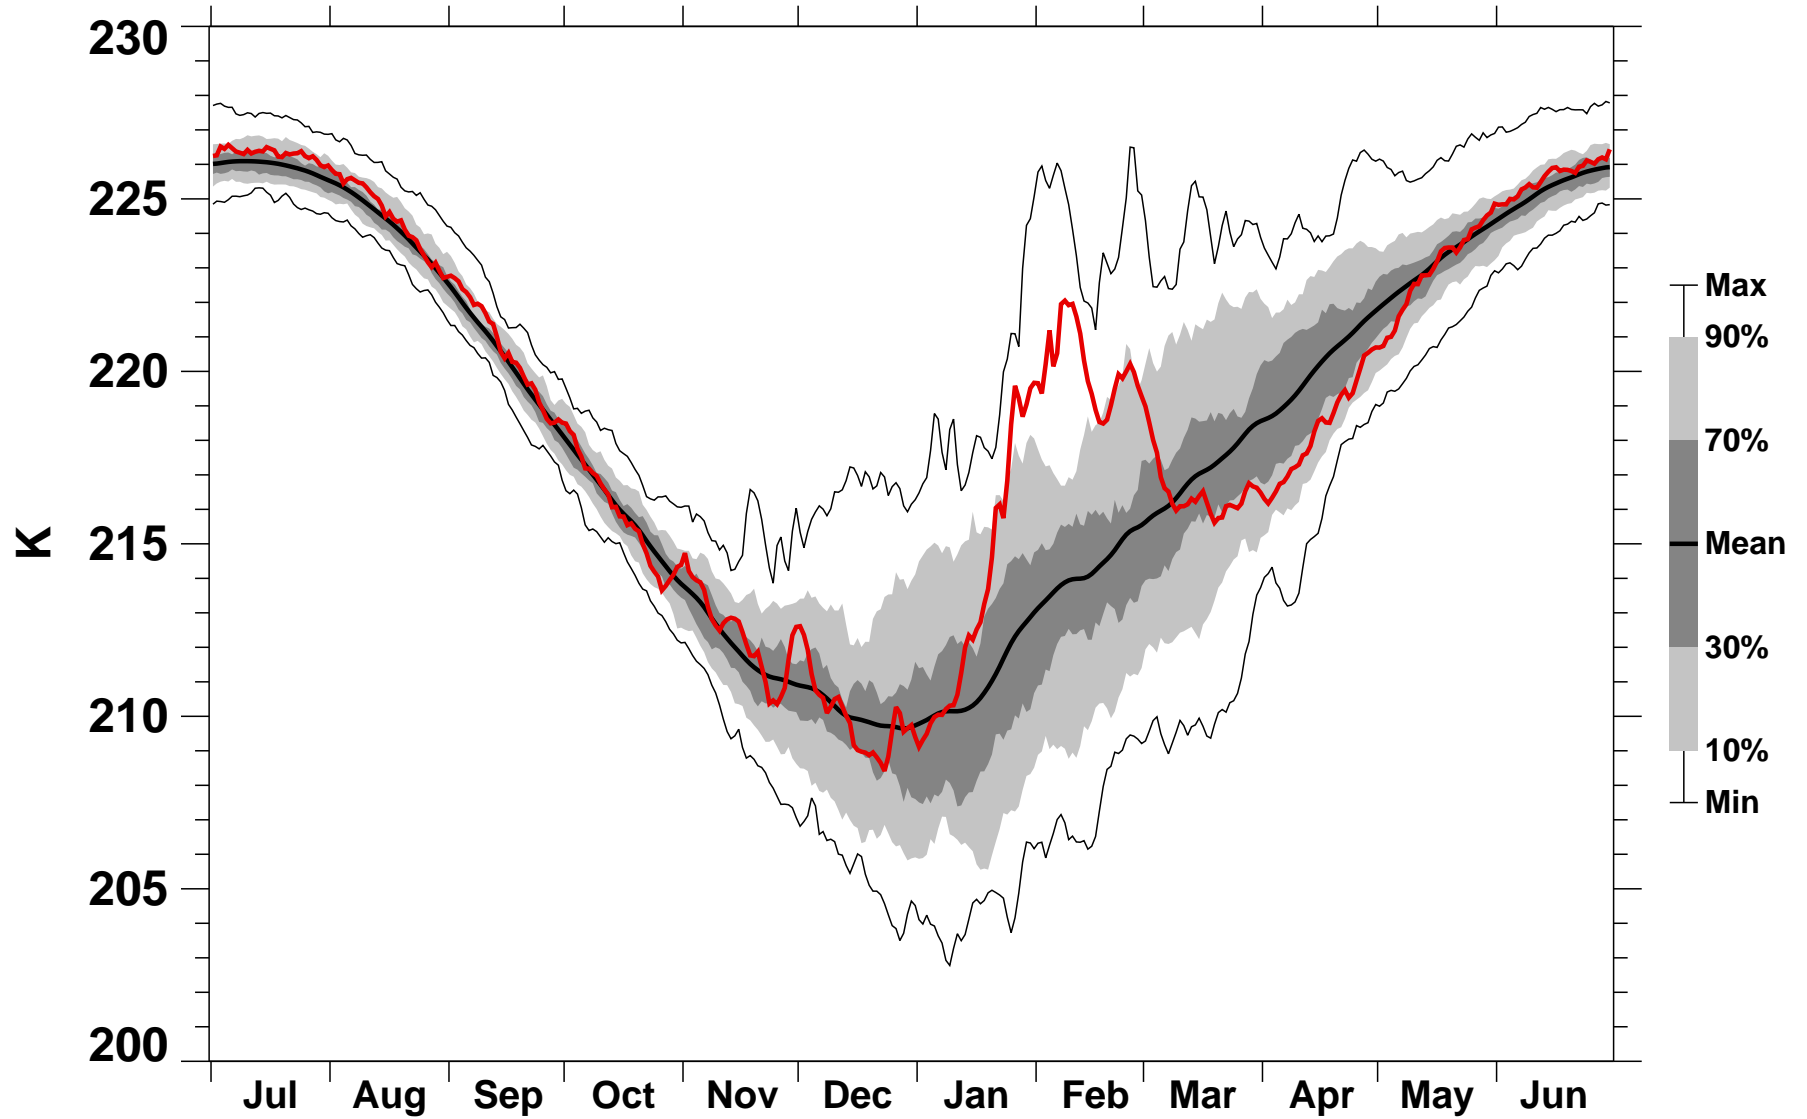

# 55-75°N Zonal Mean Temperature 50 hPa MERRA2

1978/1979–2022/2023

1986/1987