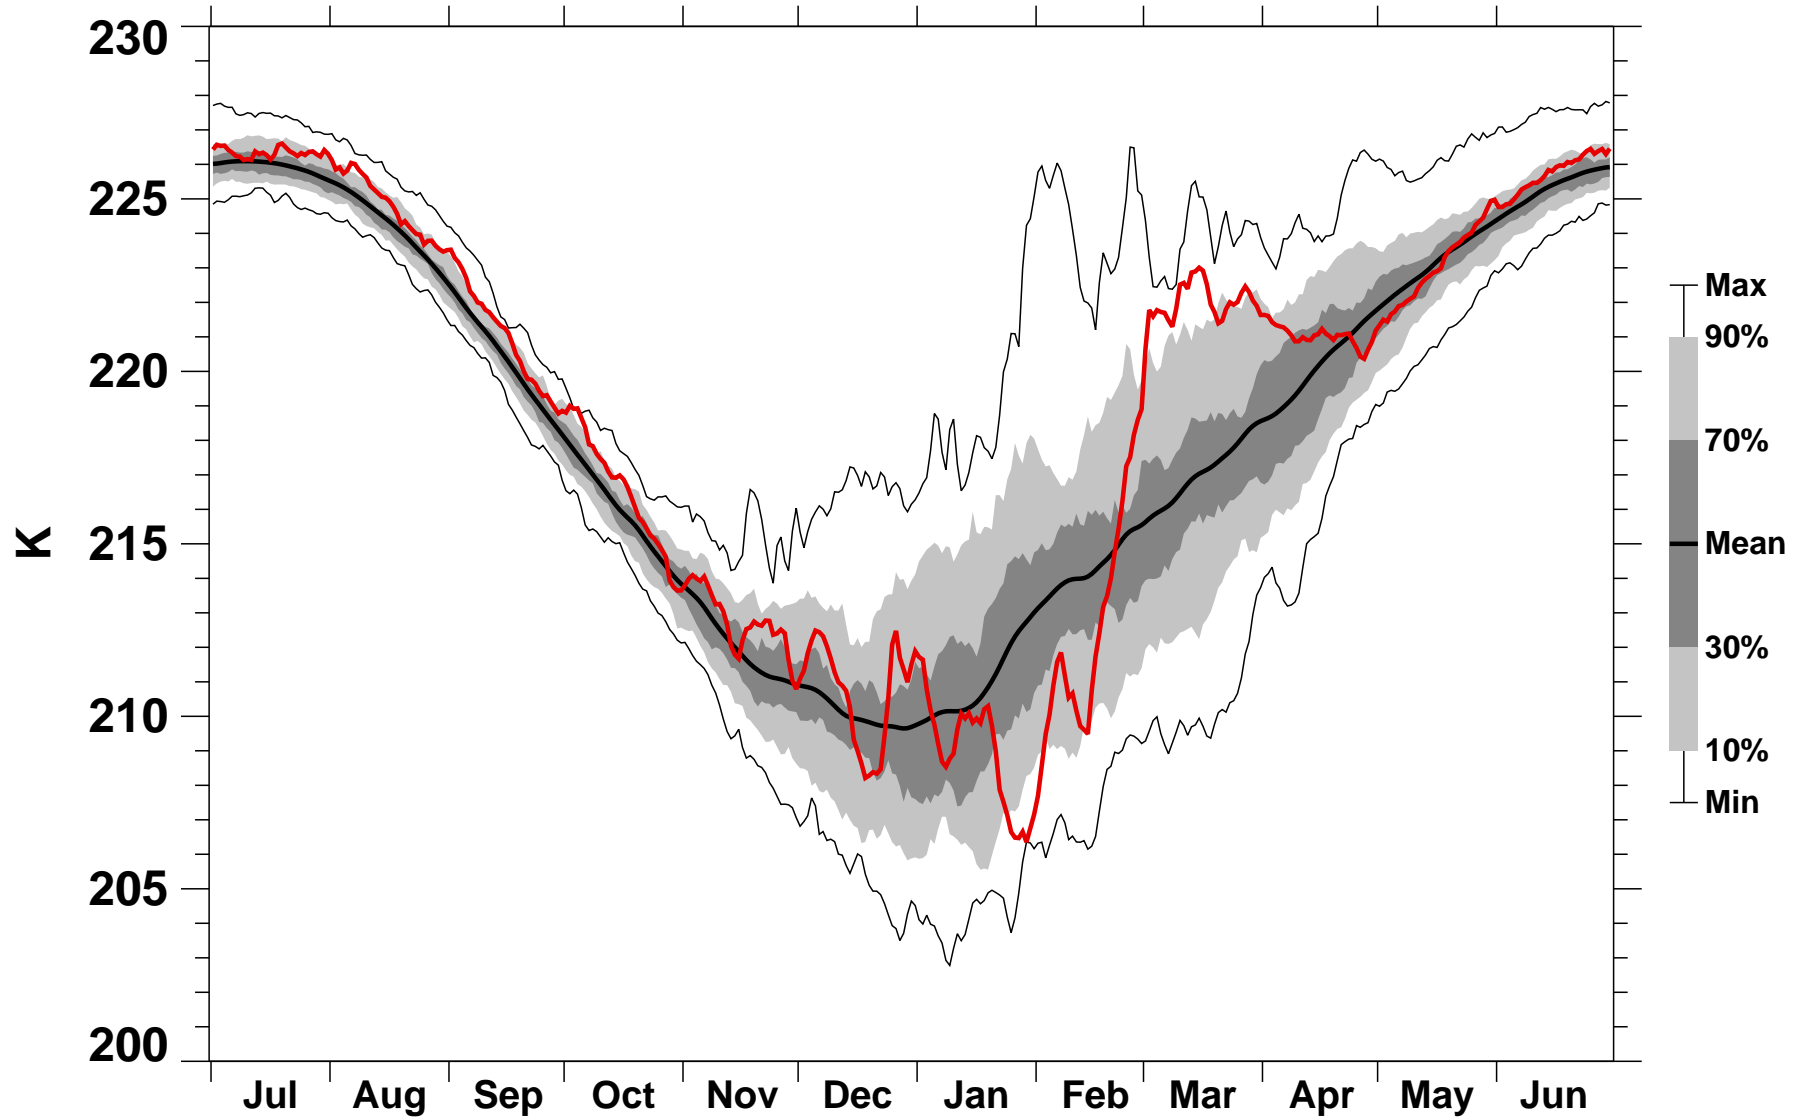

55-75°N Zonal Mean Temperature 50 hPa MERRA2

1978/1979–2022/2023

1983/1984