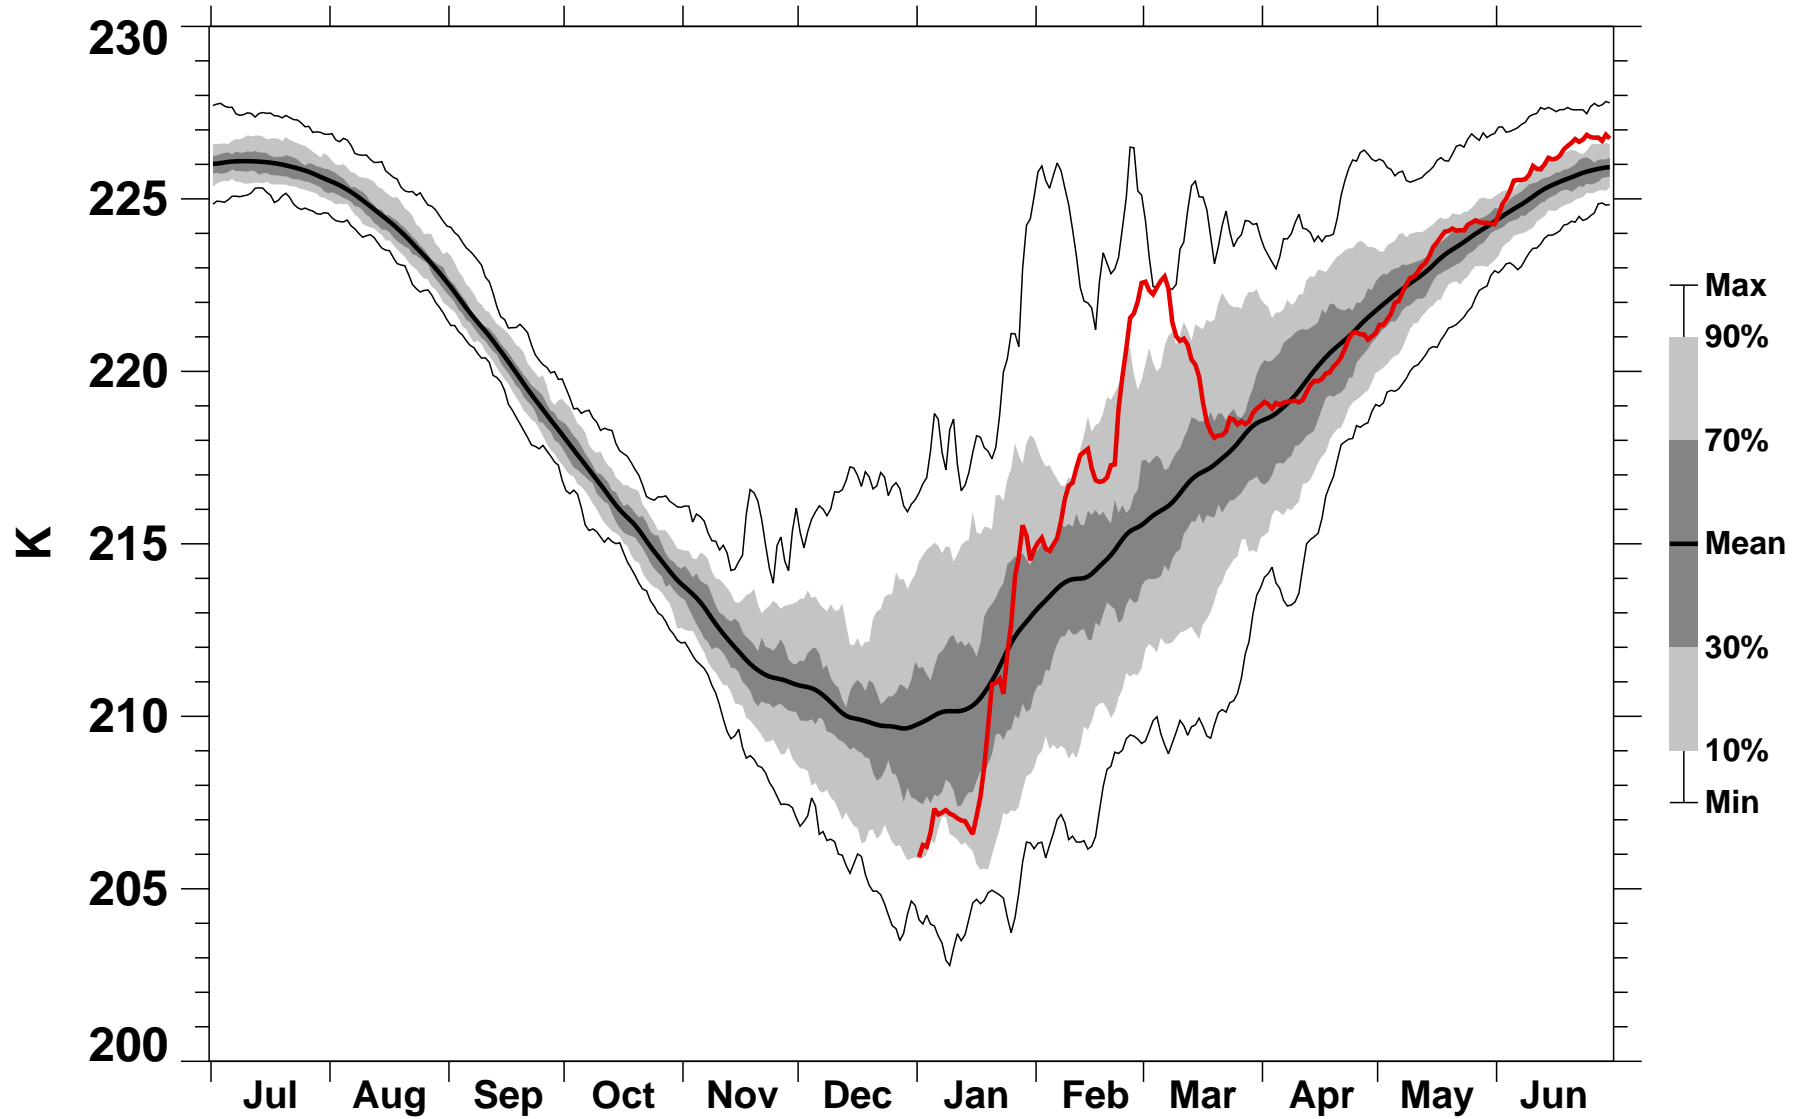

# 55-75°N Zonal Mean Temperature 50 hPa MERRA2

1978/1979–2022/2023

1978/1979