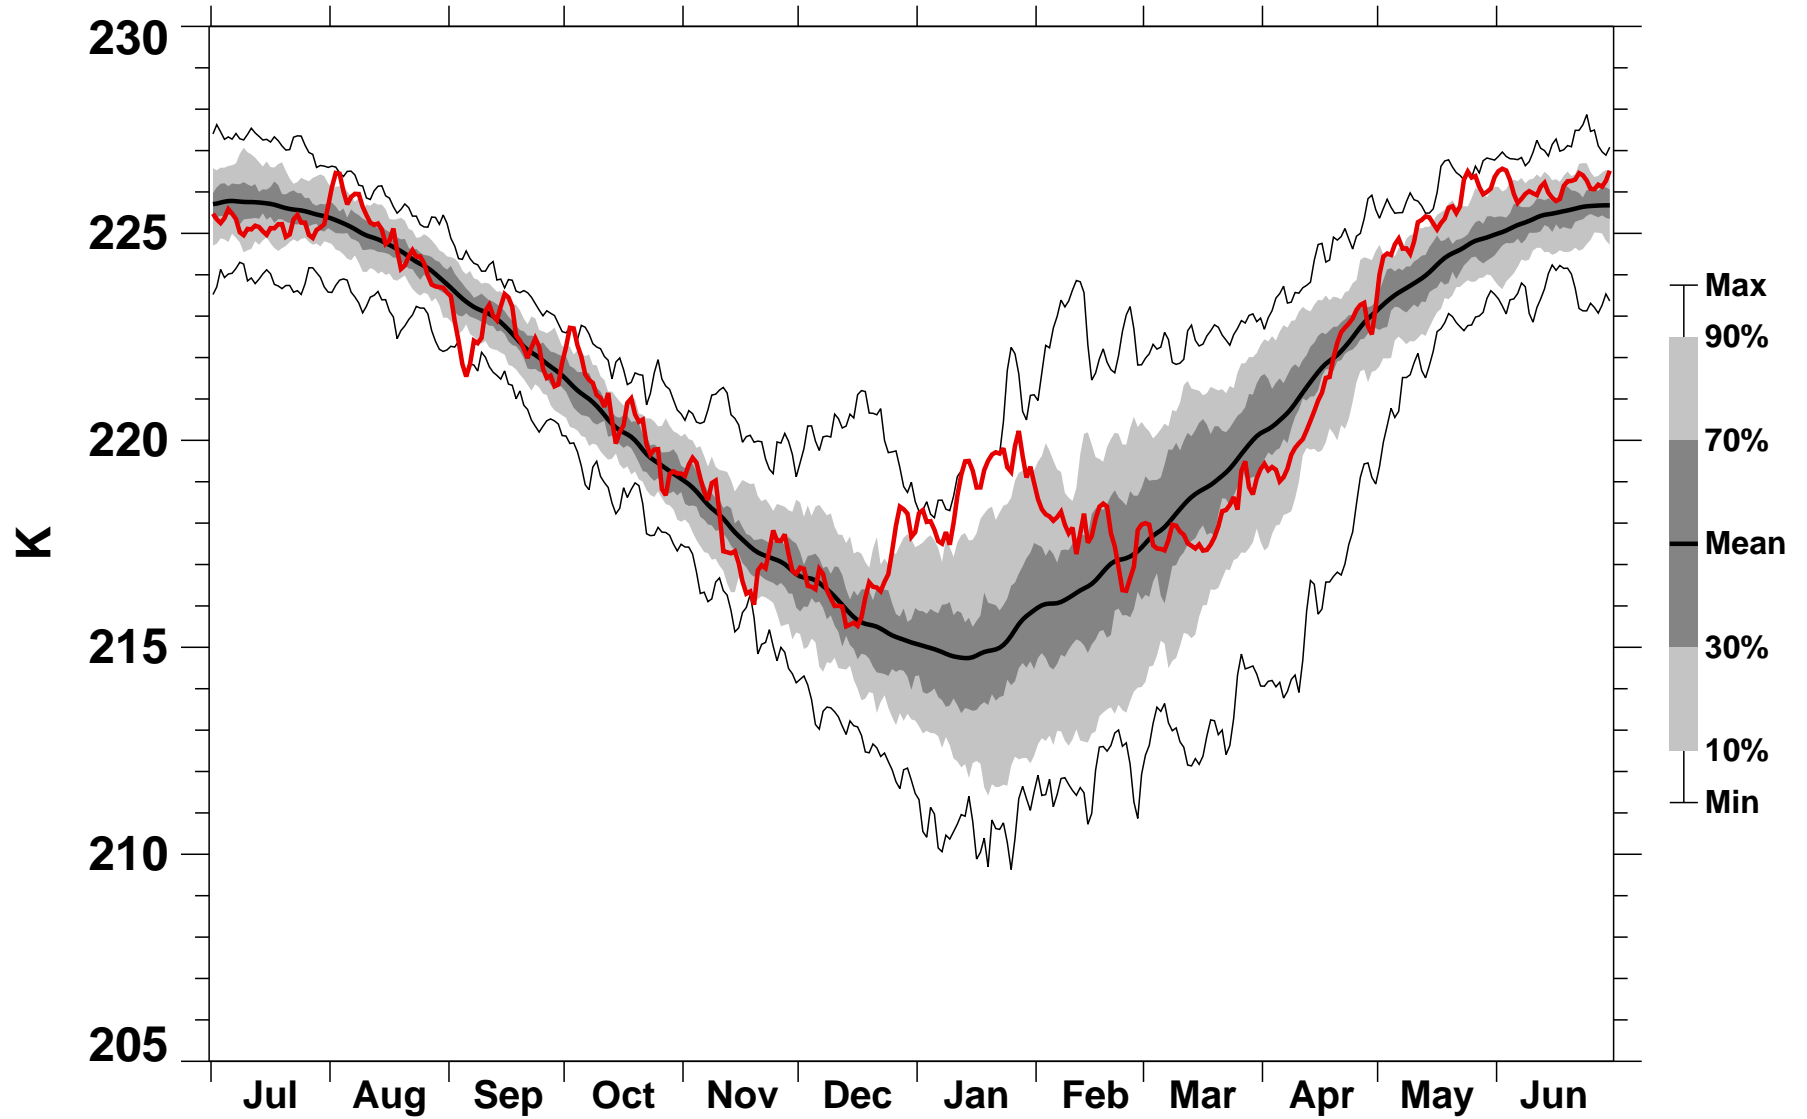

55-75°N Zonal Mean Temperature 150 hPa MERRA2

1978/1979–2022/2023

2018/2019