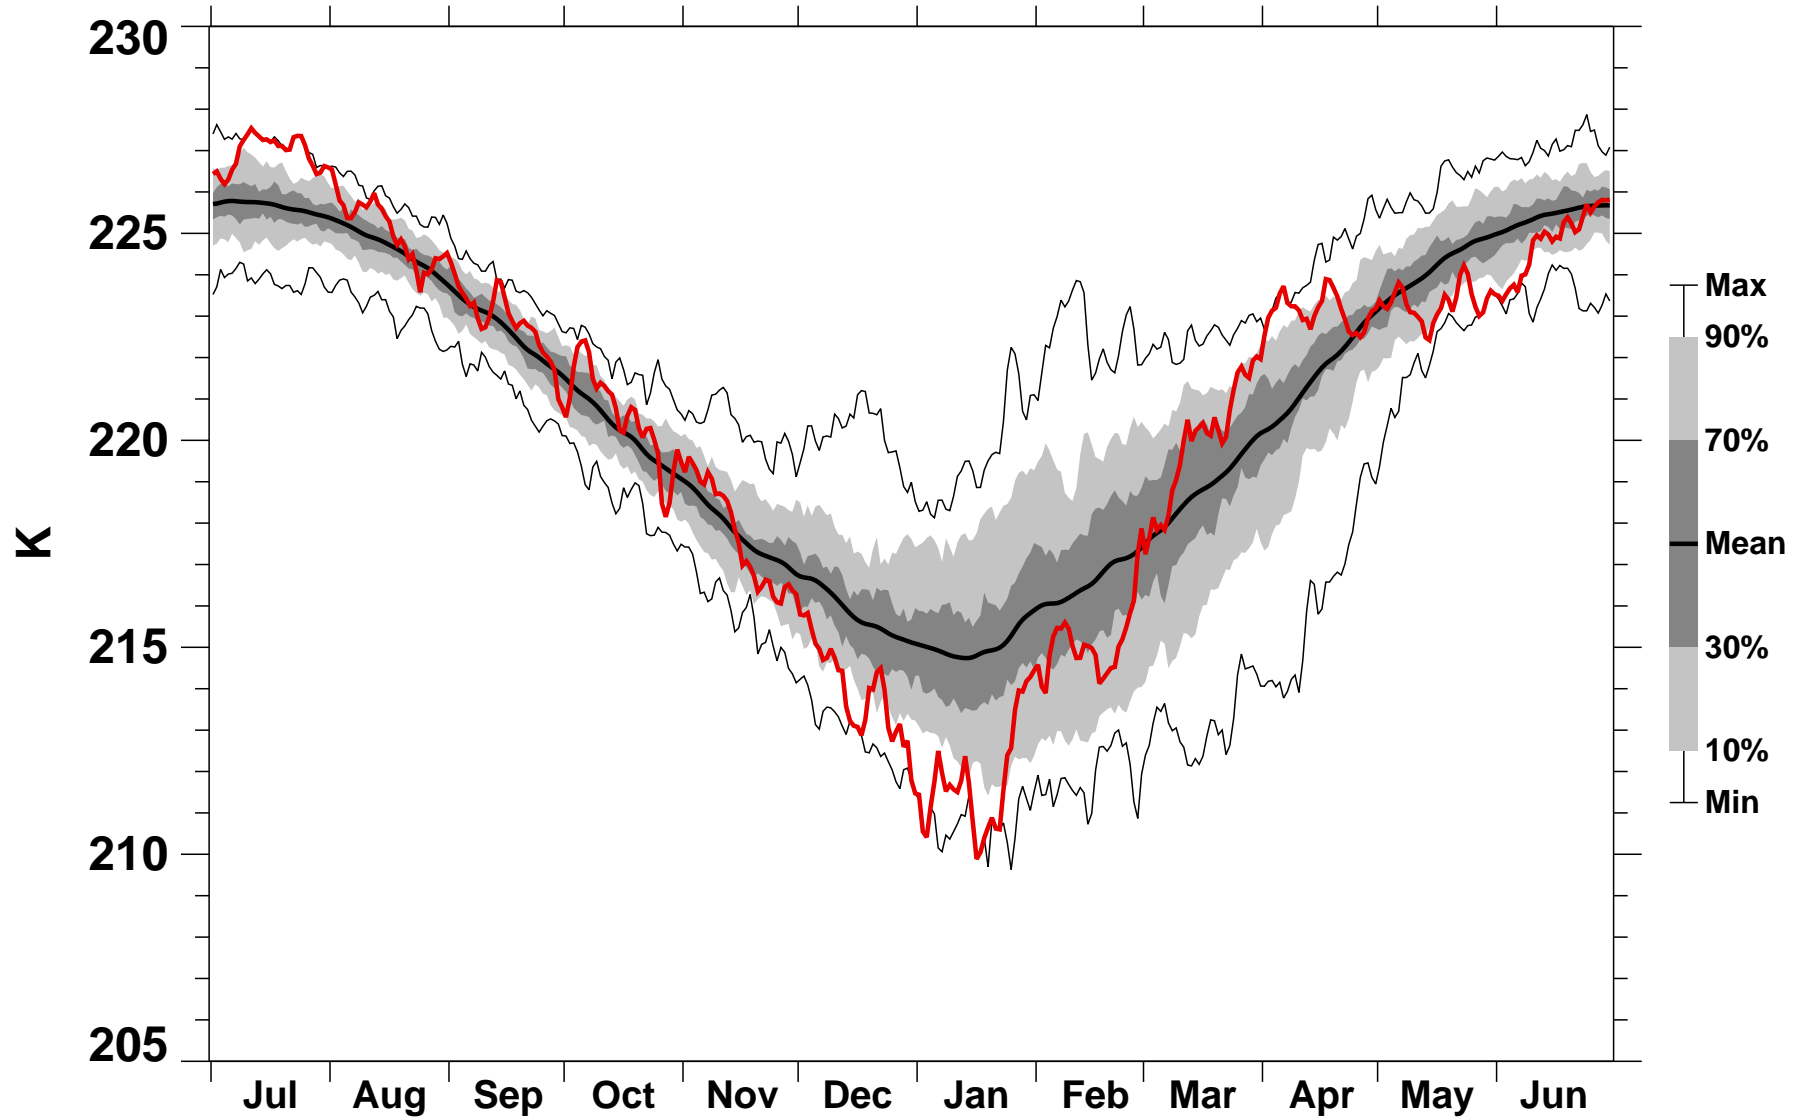

# 55-75°N Zonal Mean Temperature 150 hPa MERRA2

1978/1979–2022/2023

2015/2016