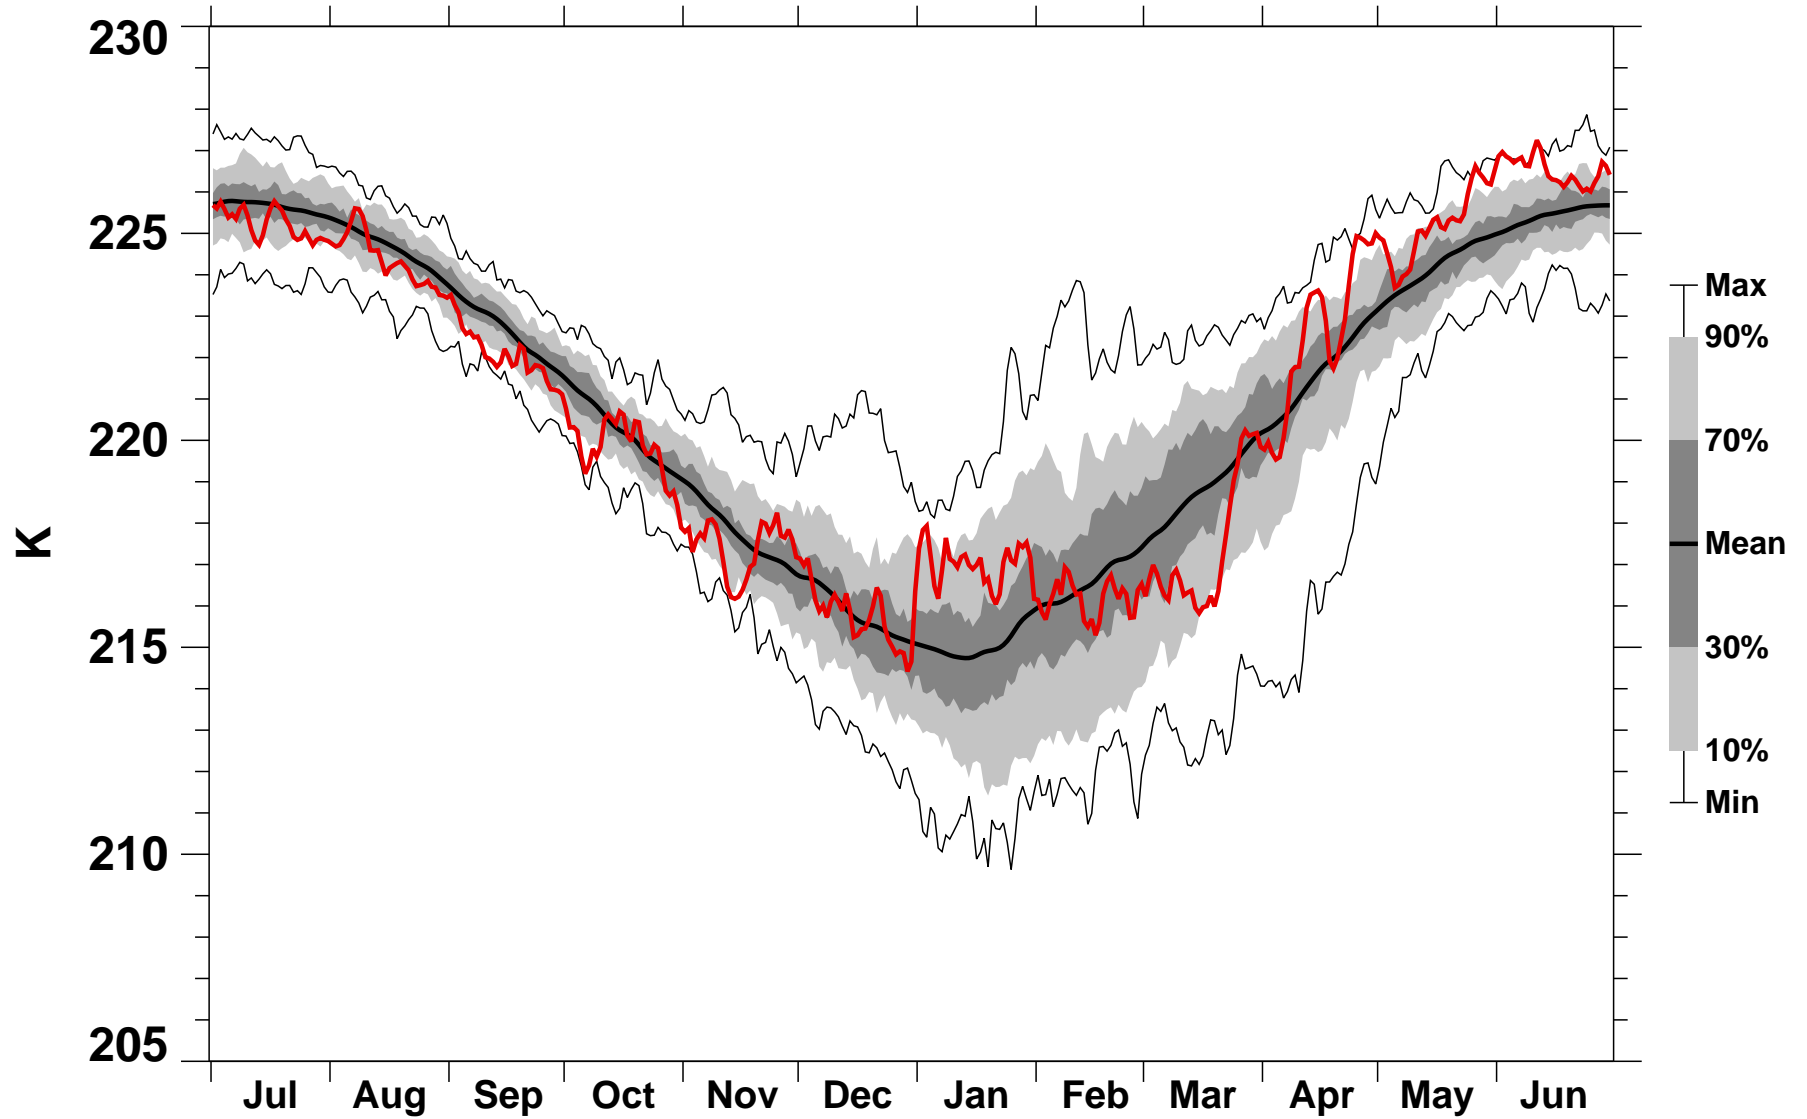

55-75°N Zonal Mean Temperature 150 hPa MERRA2

1978/1979–2022/2023

2014/2015