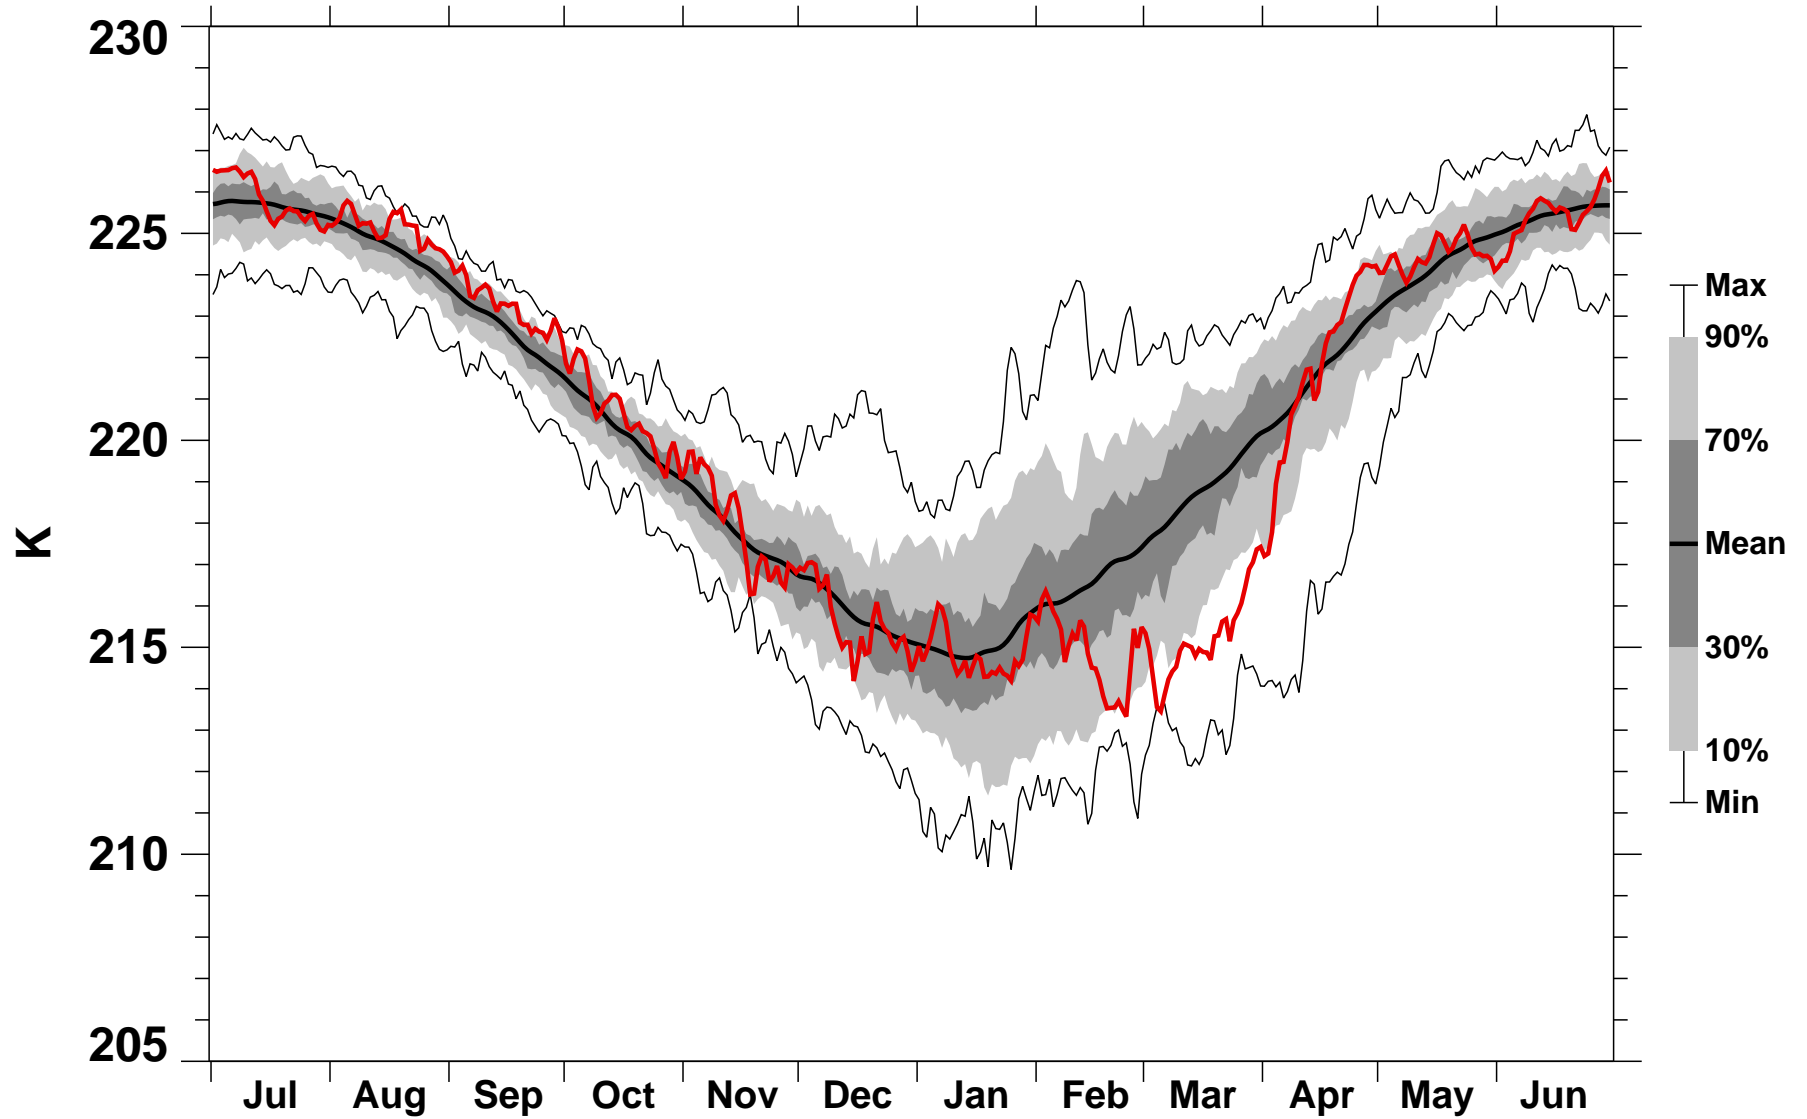

55-75°N Zonal Mean Temperature 150 hPa MERRA2

1978/1979–2022/2023

2010/2011