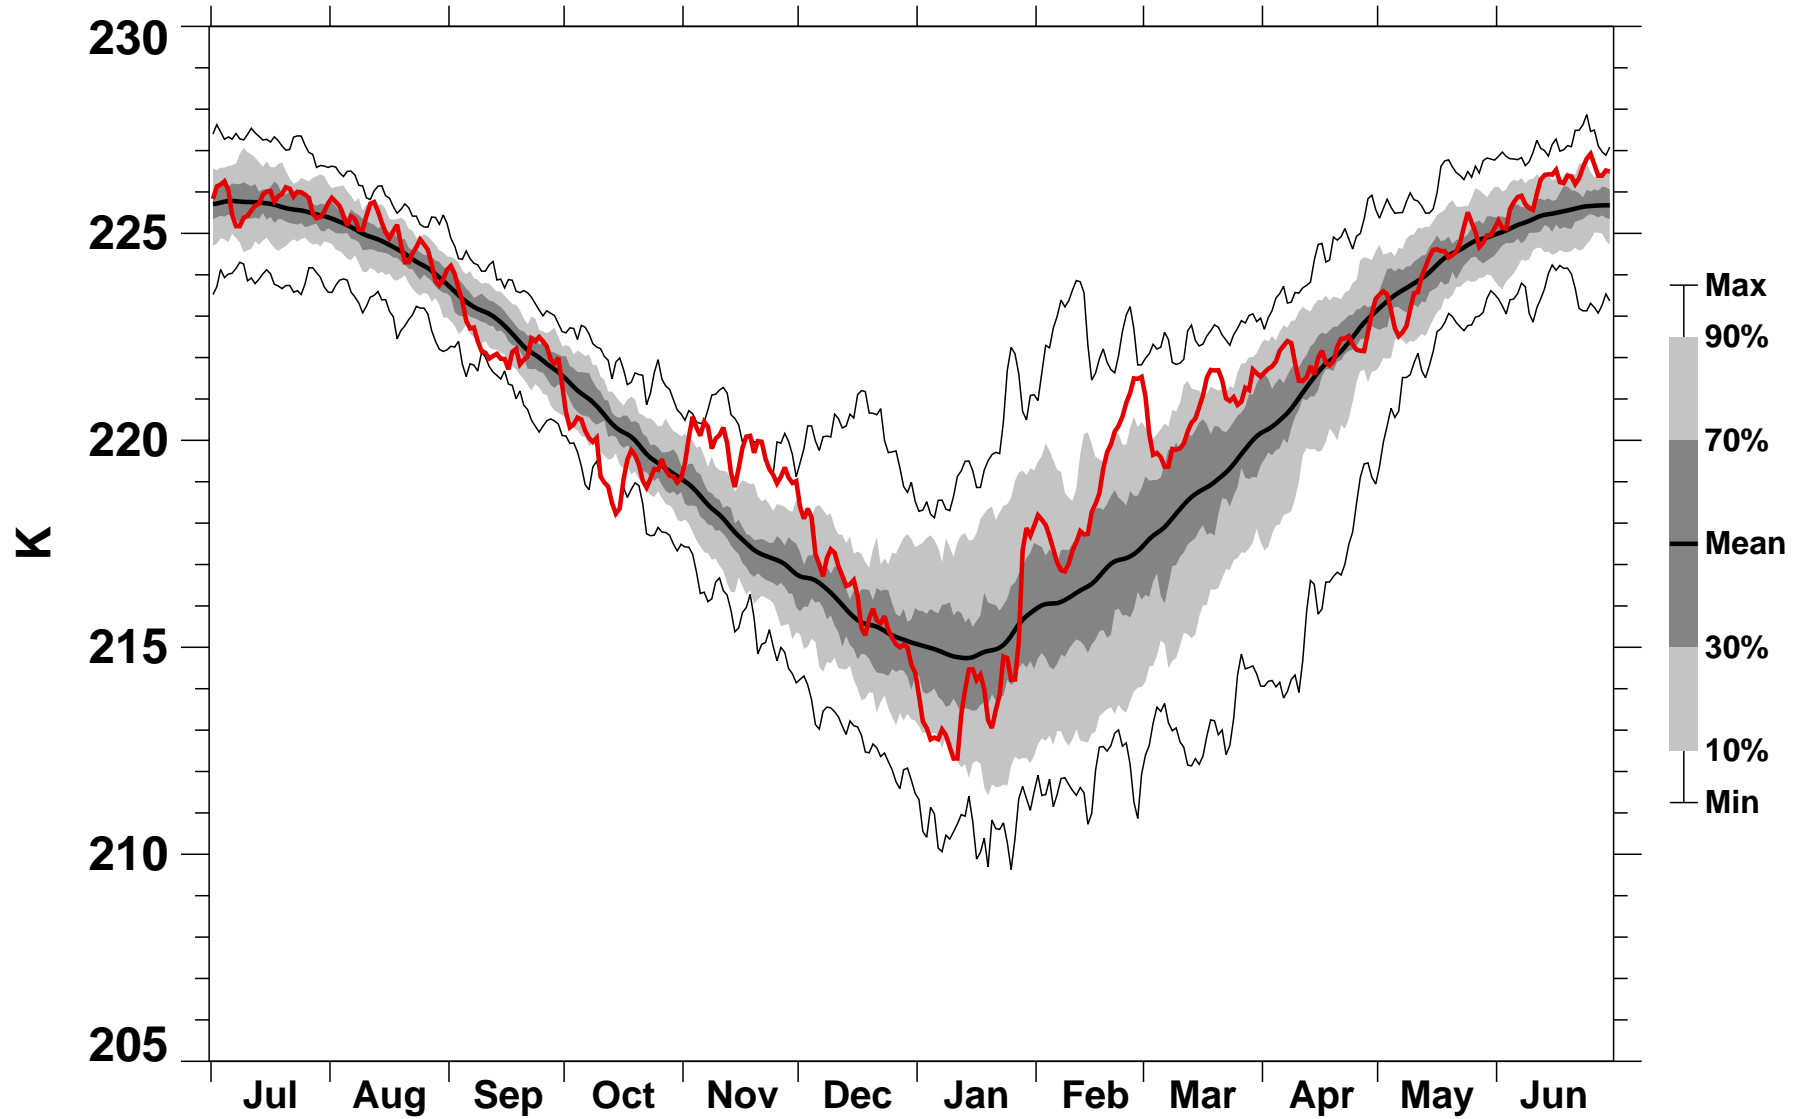

# 55-75°N Zonal Mean Temperature 150 hPa MERRA2

1978/1979–2022/2023

2009/2010