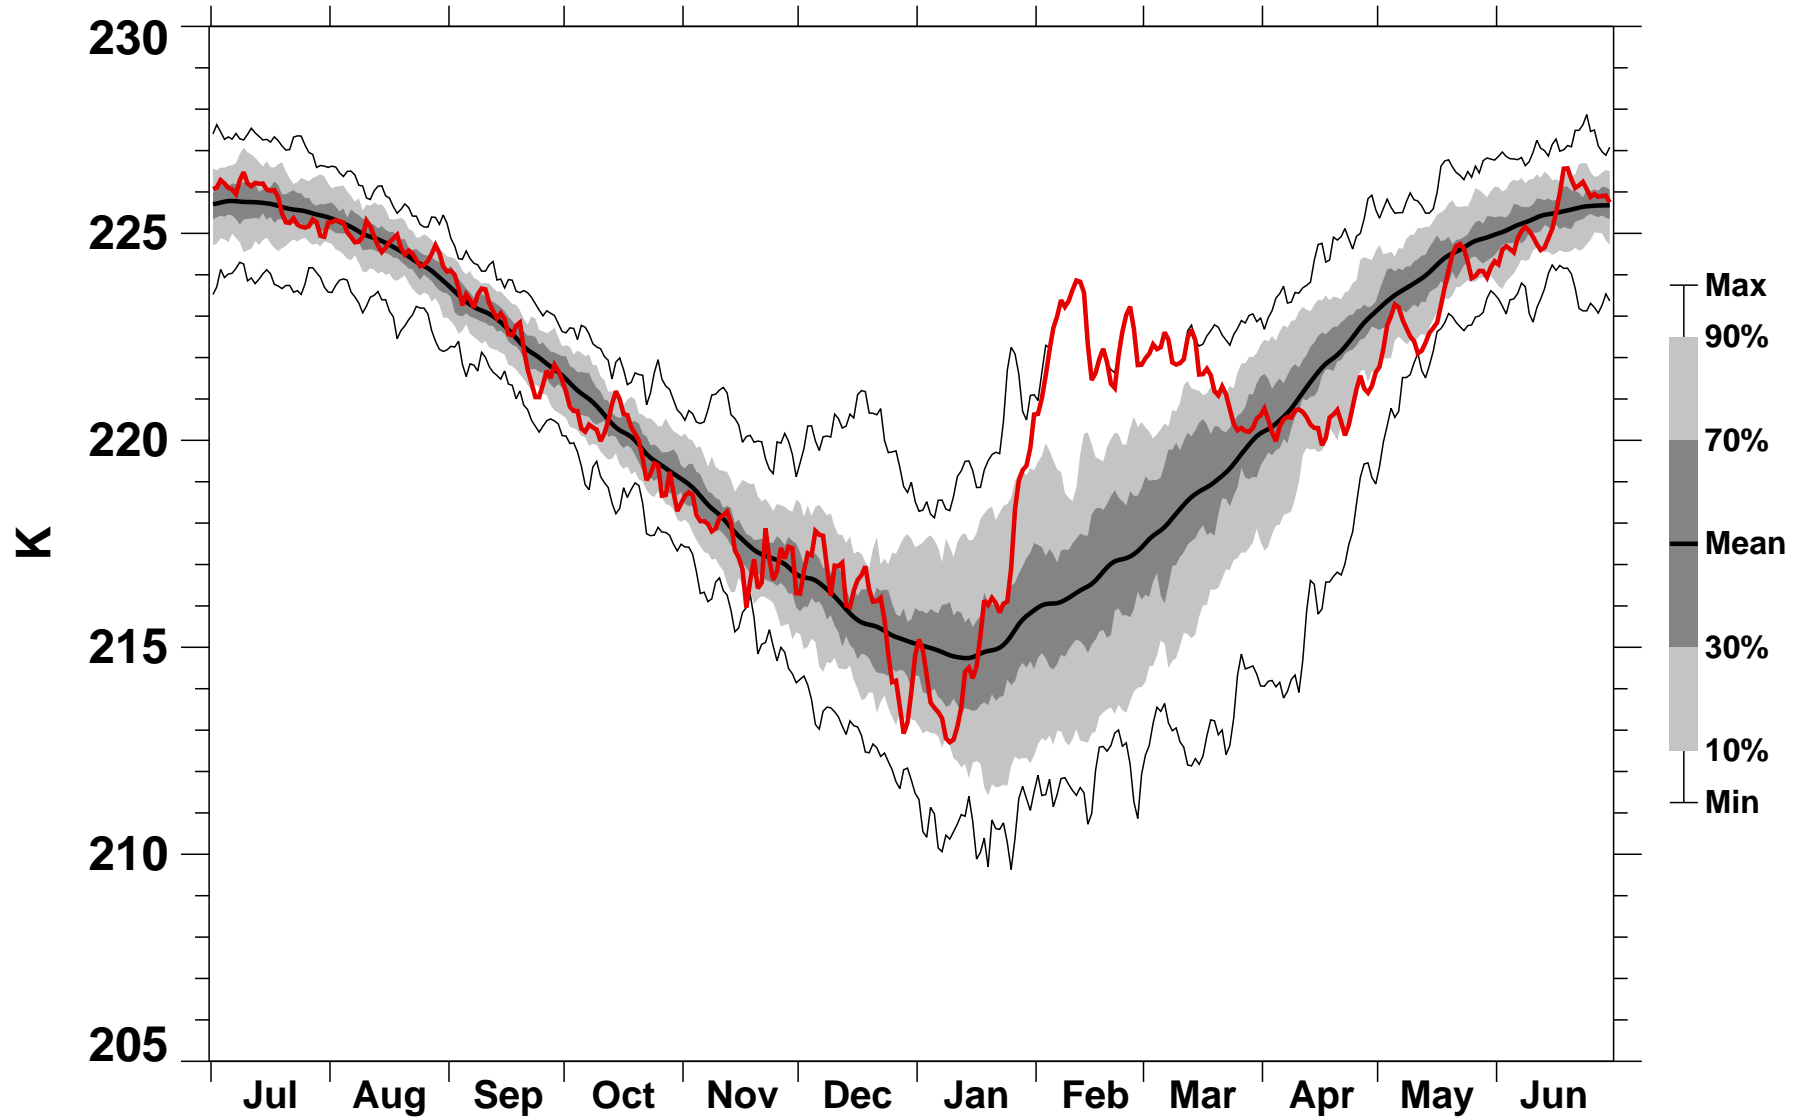

# 55-75°N Zonal Mean Temperature 150 hPa MERRA2

1978/1979–2022/2023

2008/2009