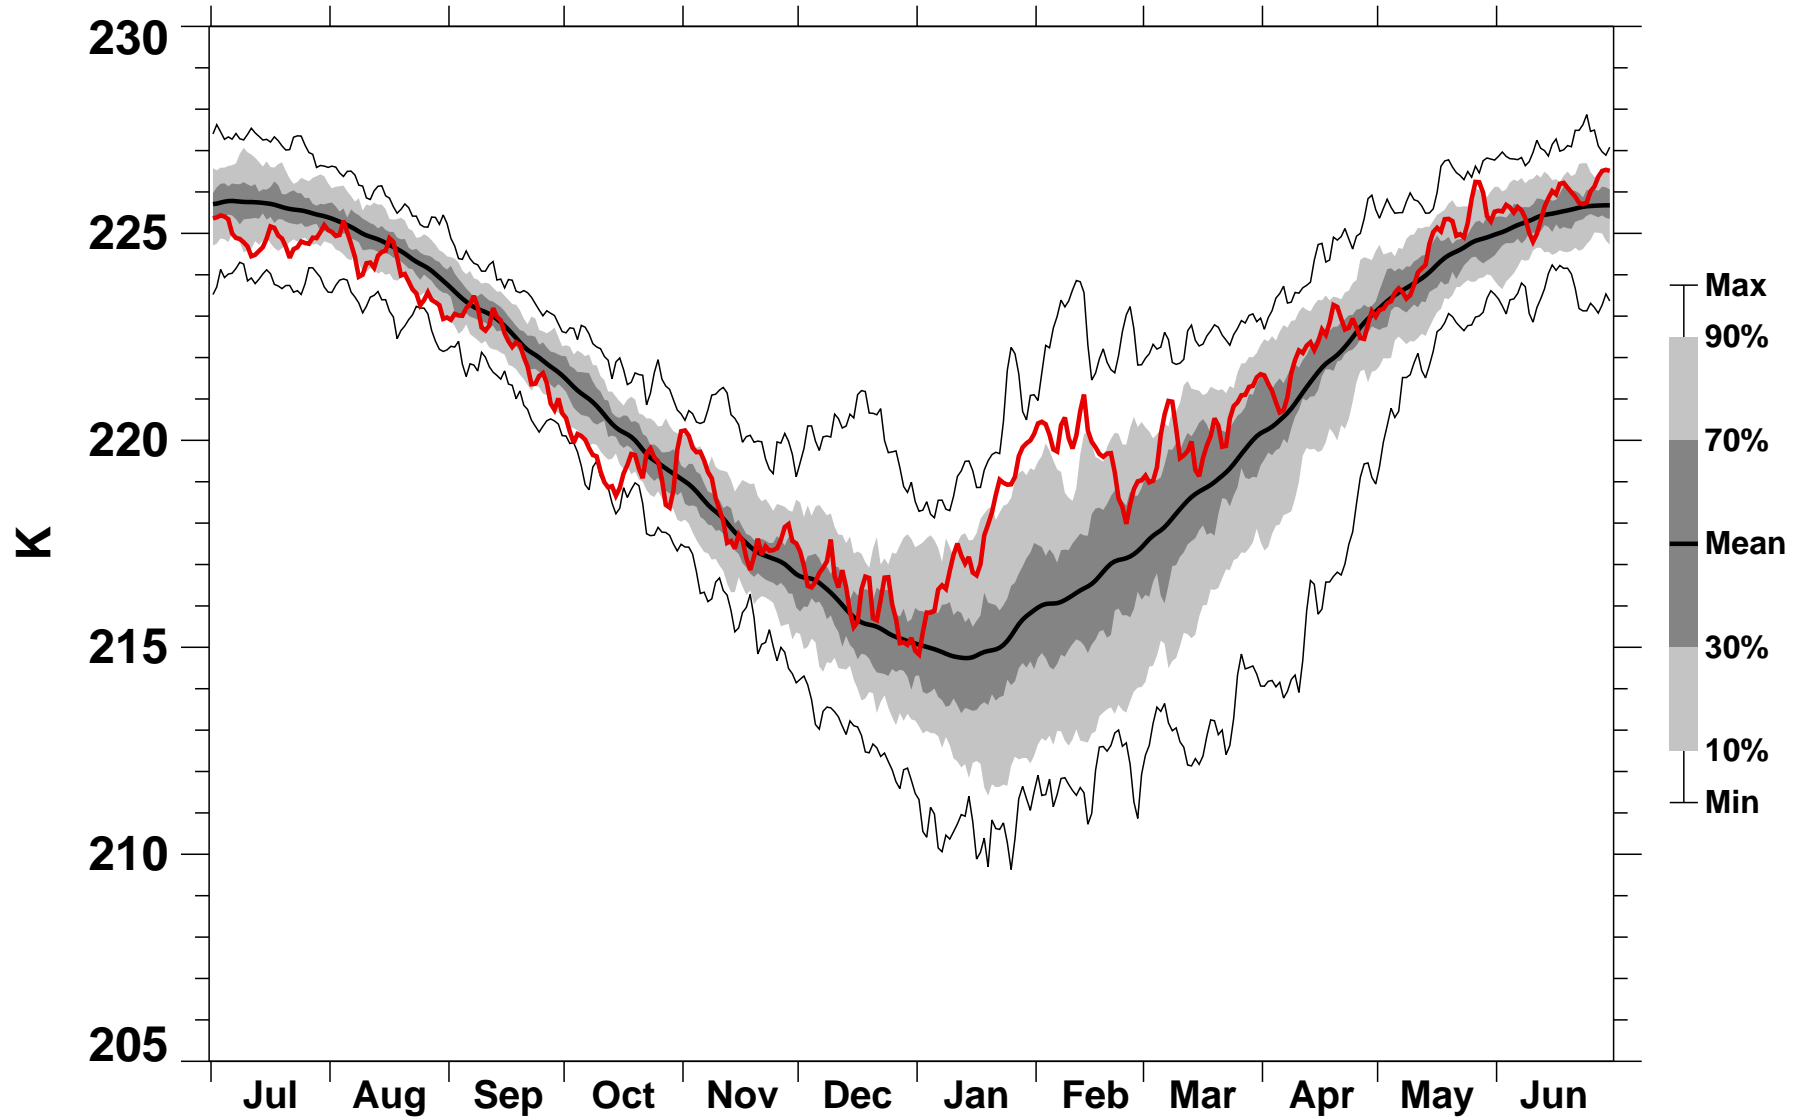

55-75°N Zonal Mean Temperature 150 hPa MERRA2

1978/1979-2022/2023

2005/2006