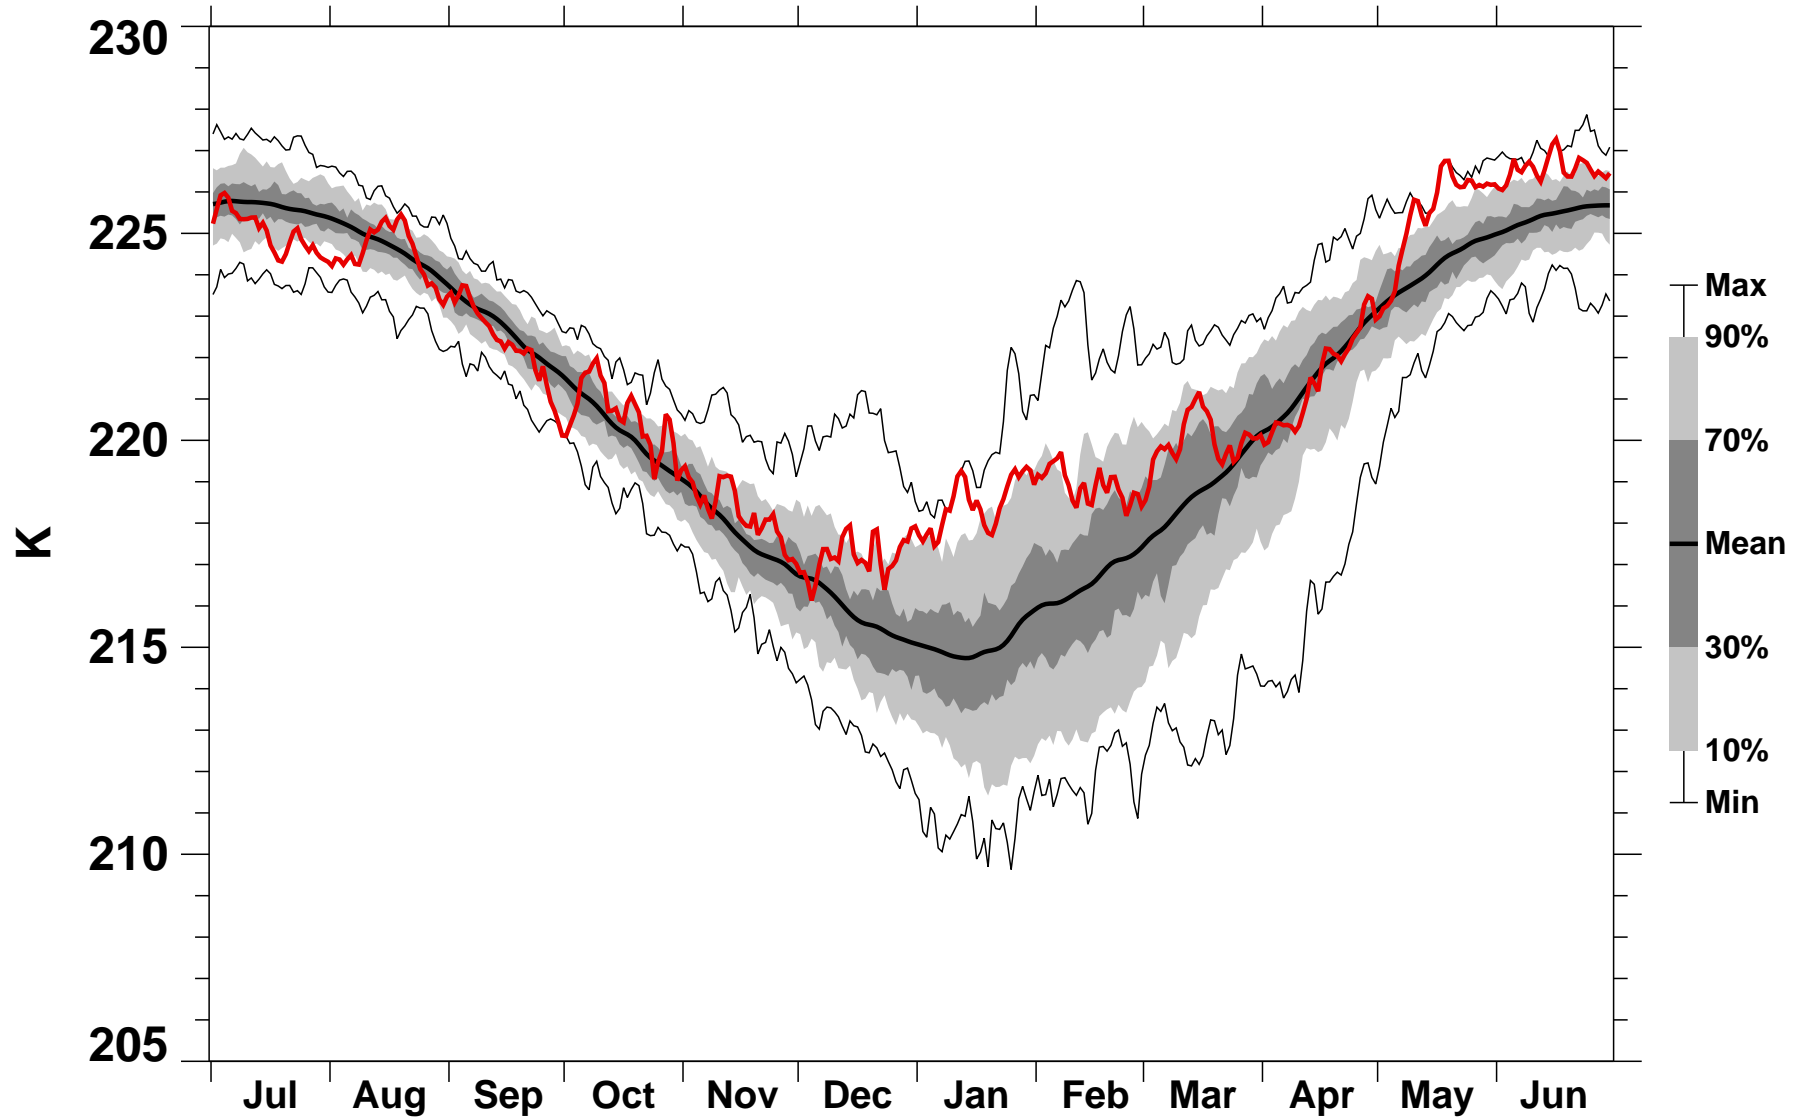

55-75°N Zonal Mean Temperature 150 hPa MERRA2

1978/1979–2022/2023

2003/2004