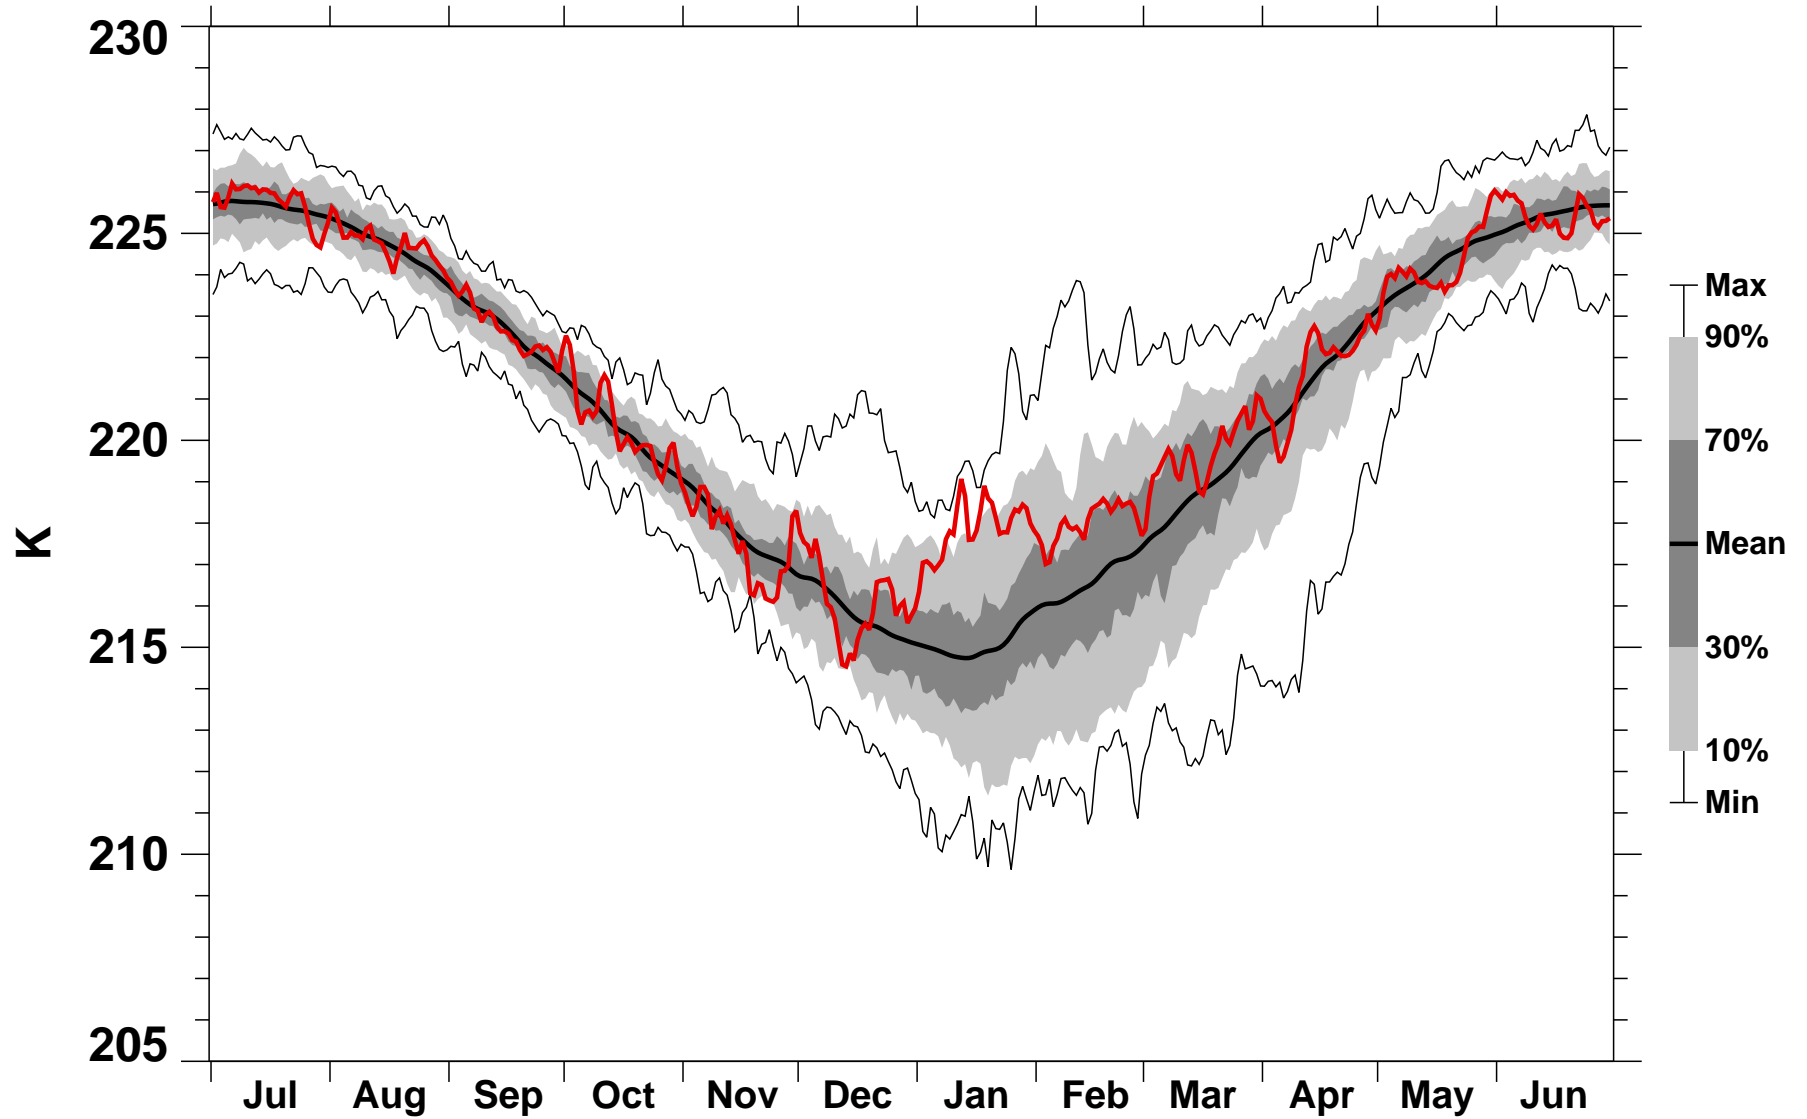

# 55-75°N Zonal Mean Temperature 150 hPa MERRA2

1978/1979-2022/2023

2001/2002