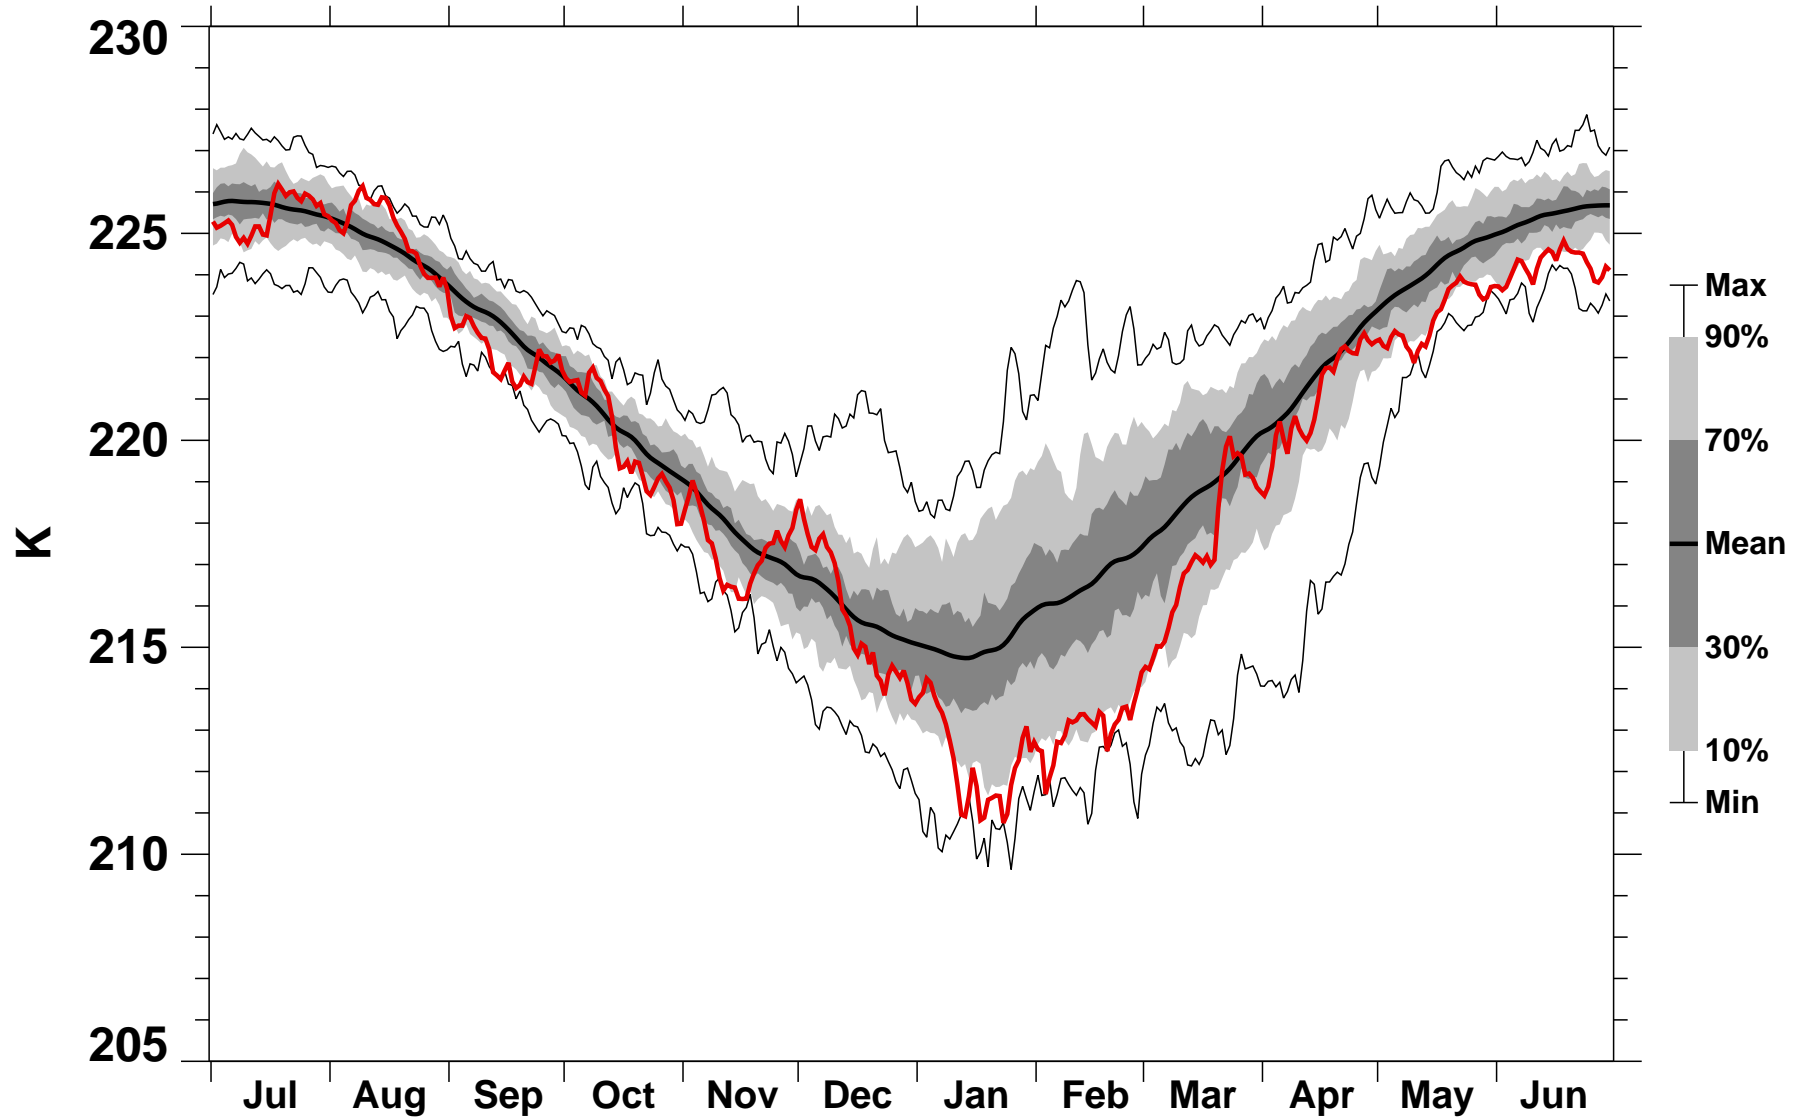

55-75°N Zonal Mean Temperature 150 hPa MERRA2

1978/1979–2022/2023

1999/2000