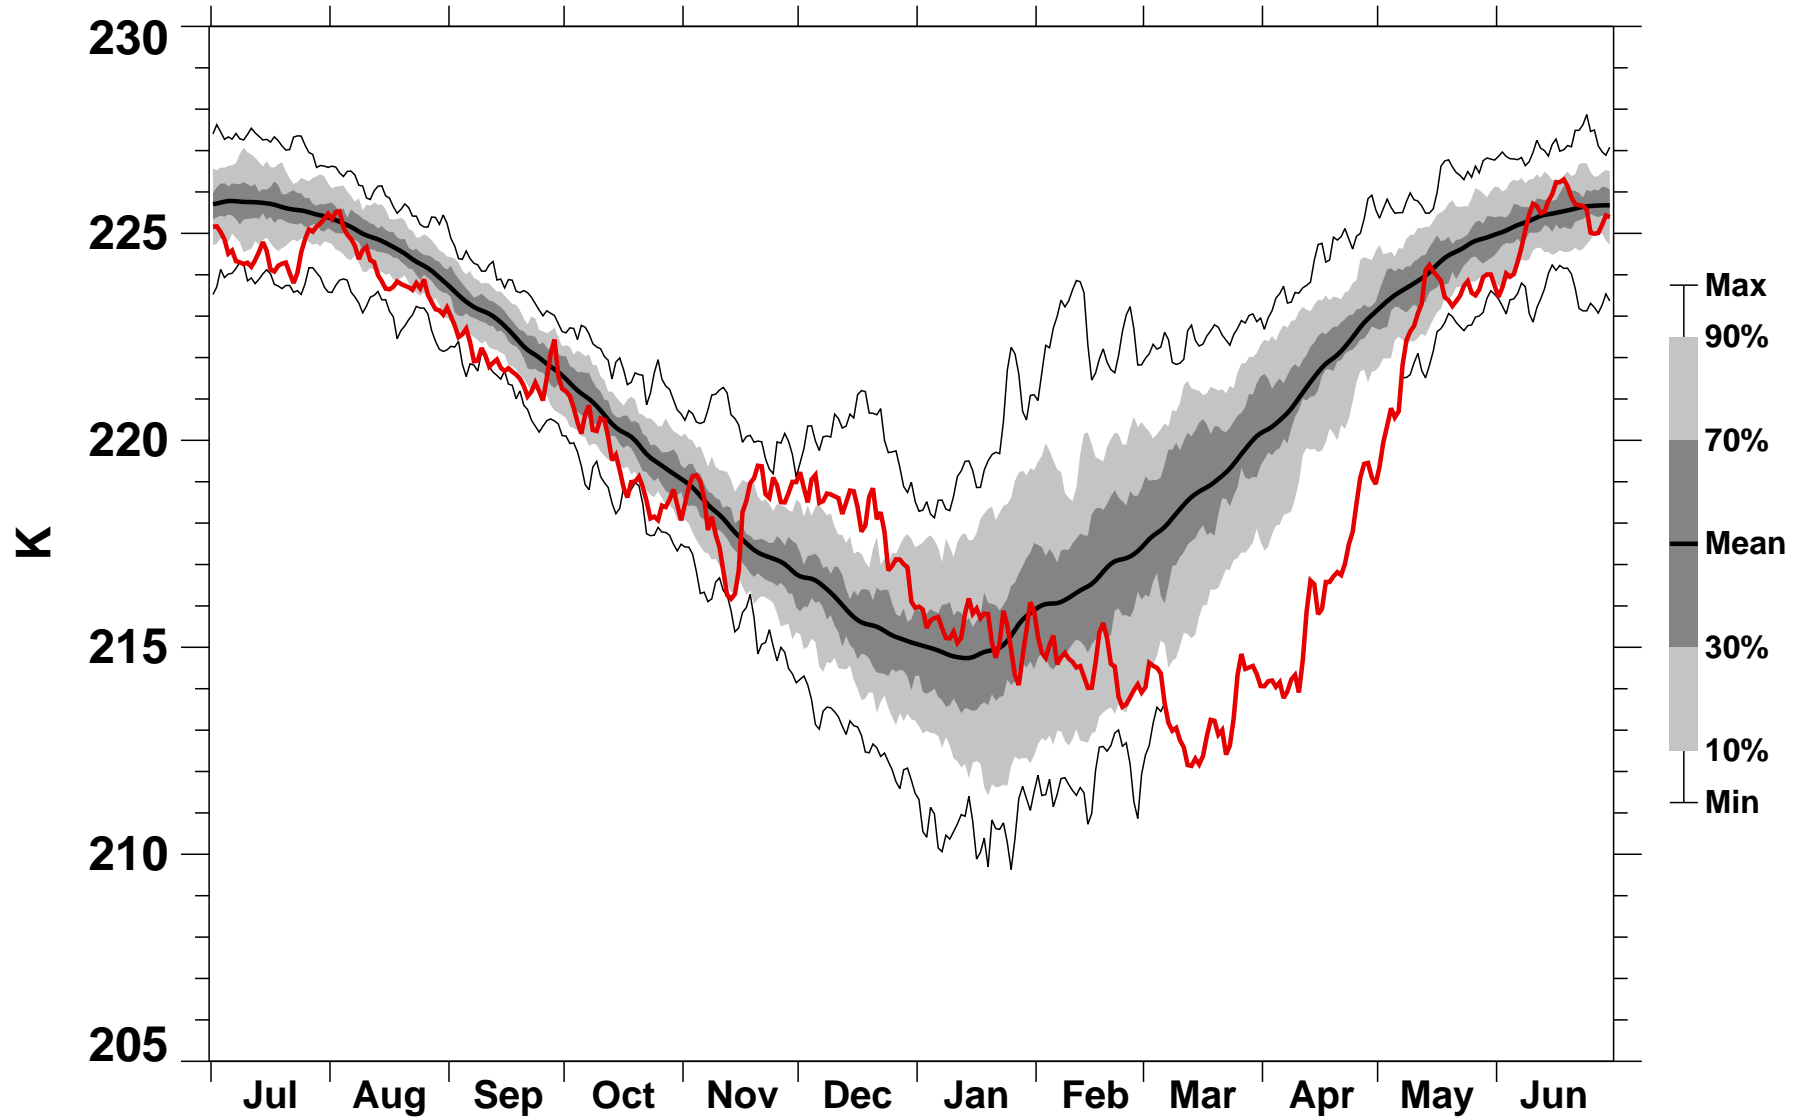

55-75°N Zonal Mean Temperature 150 hPa MERRA2

1978/1979–2022/2023

1996/1997