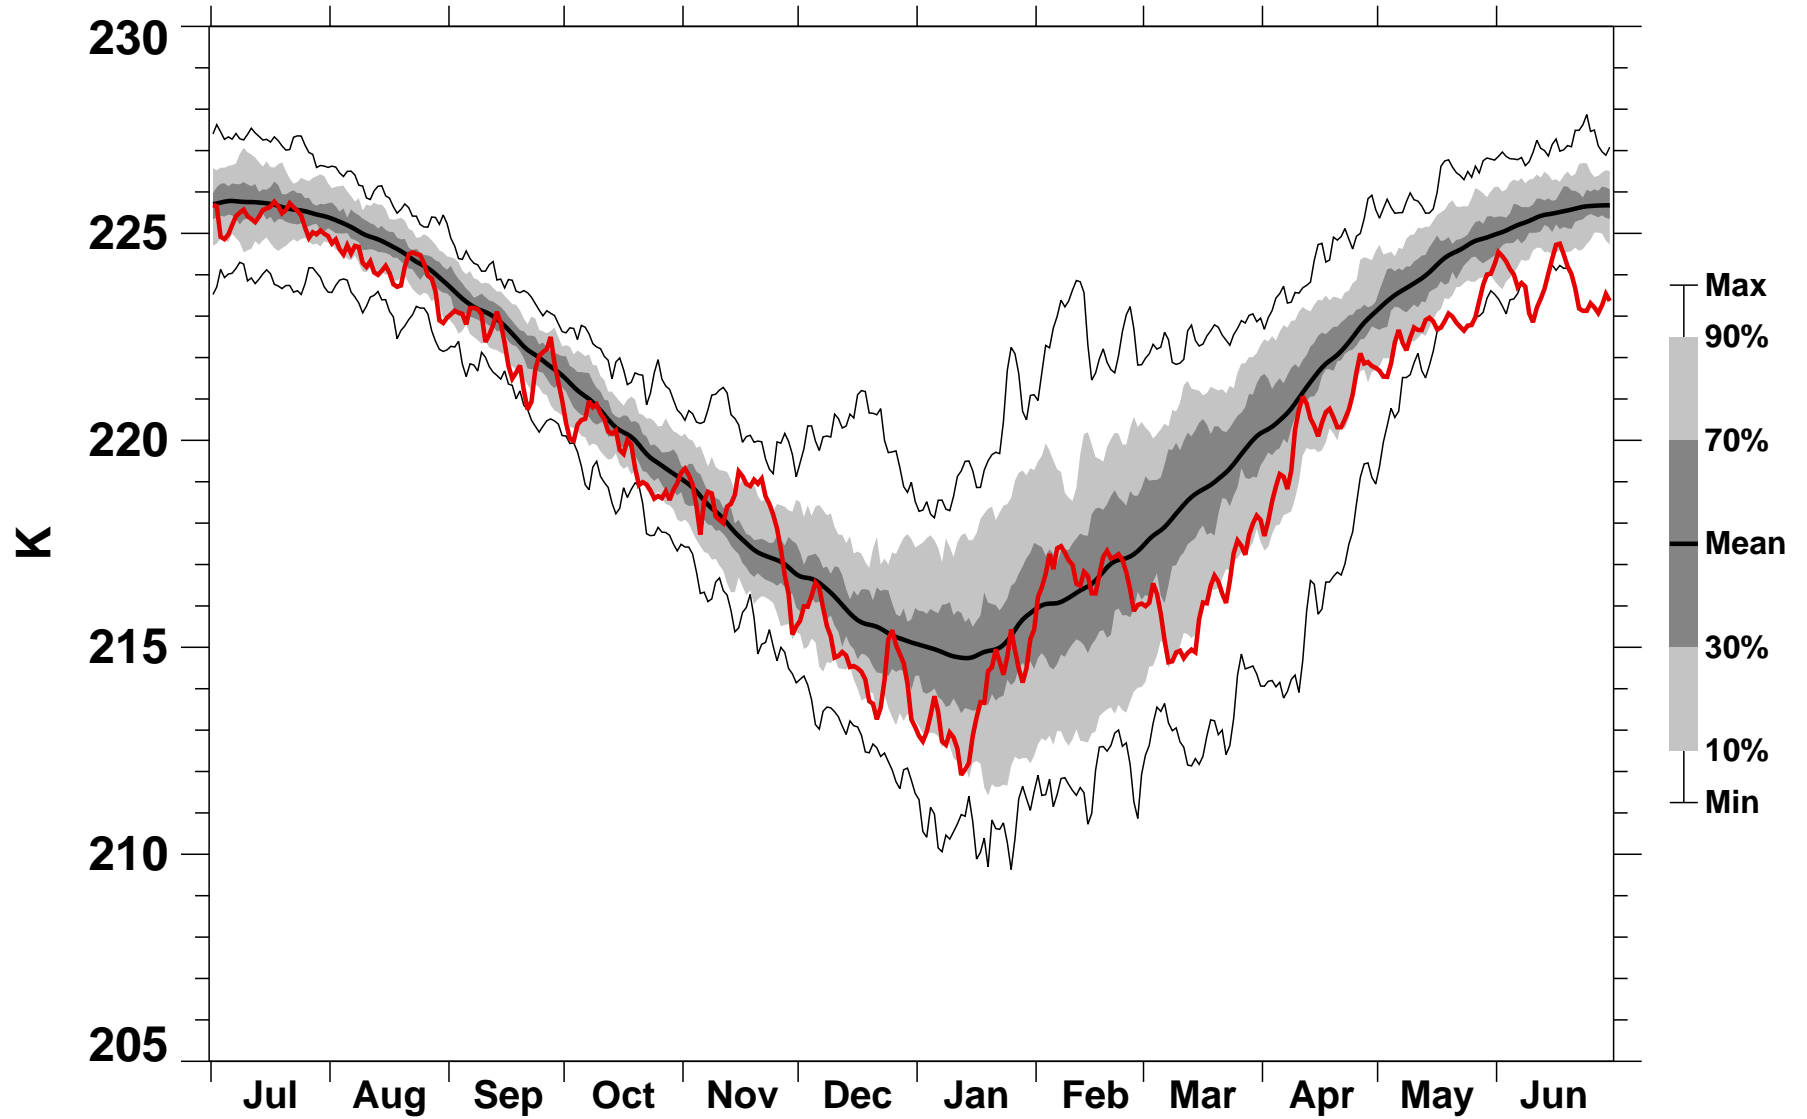

# 55-75°N Zonal Mean Temperature 150 hPa MERRA2

1978/1979–2022/2023

1994/1995