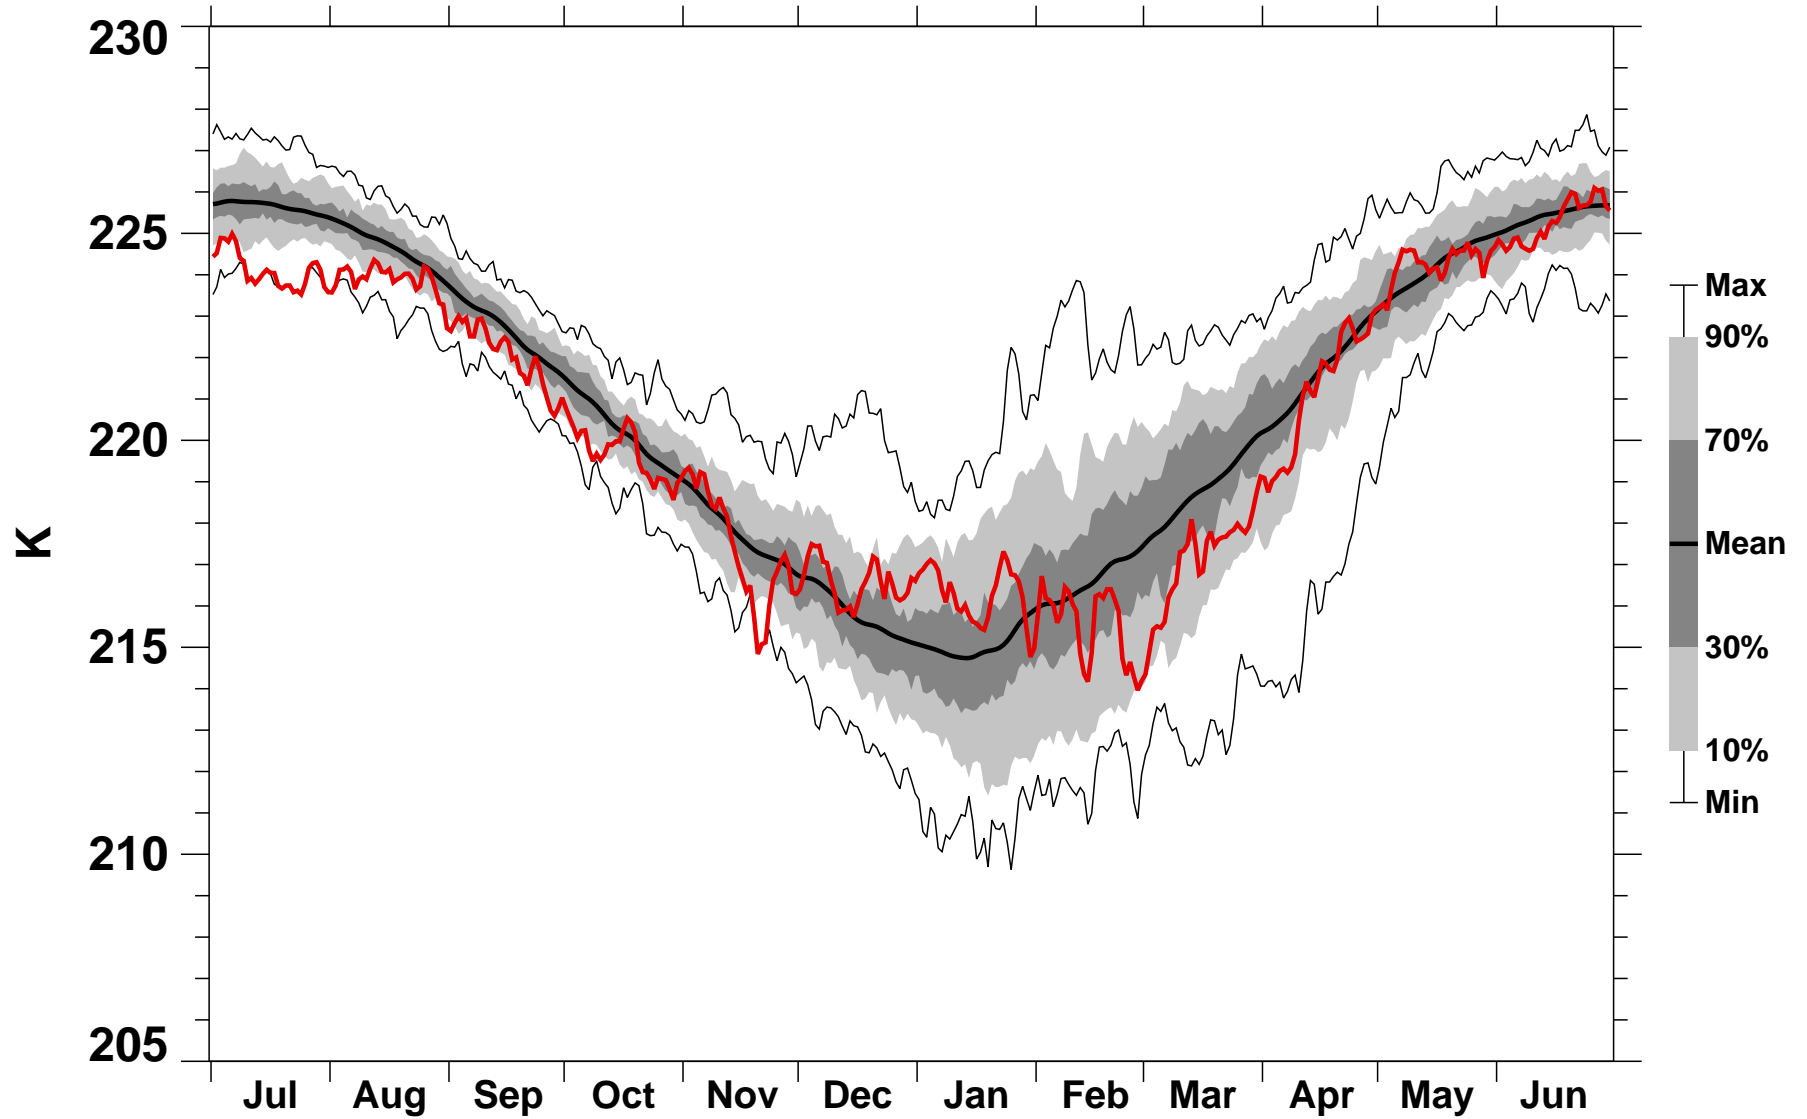

55-75°N Zonal Mean Temperature 150 hPa MERRA2

1978/1979-2022/2023

1993/1994