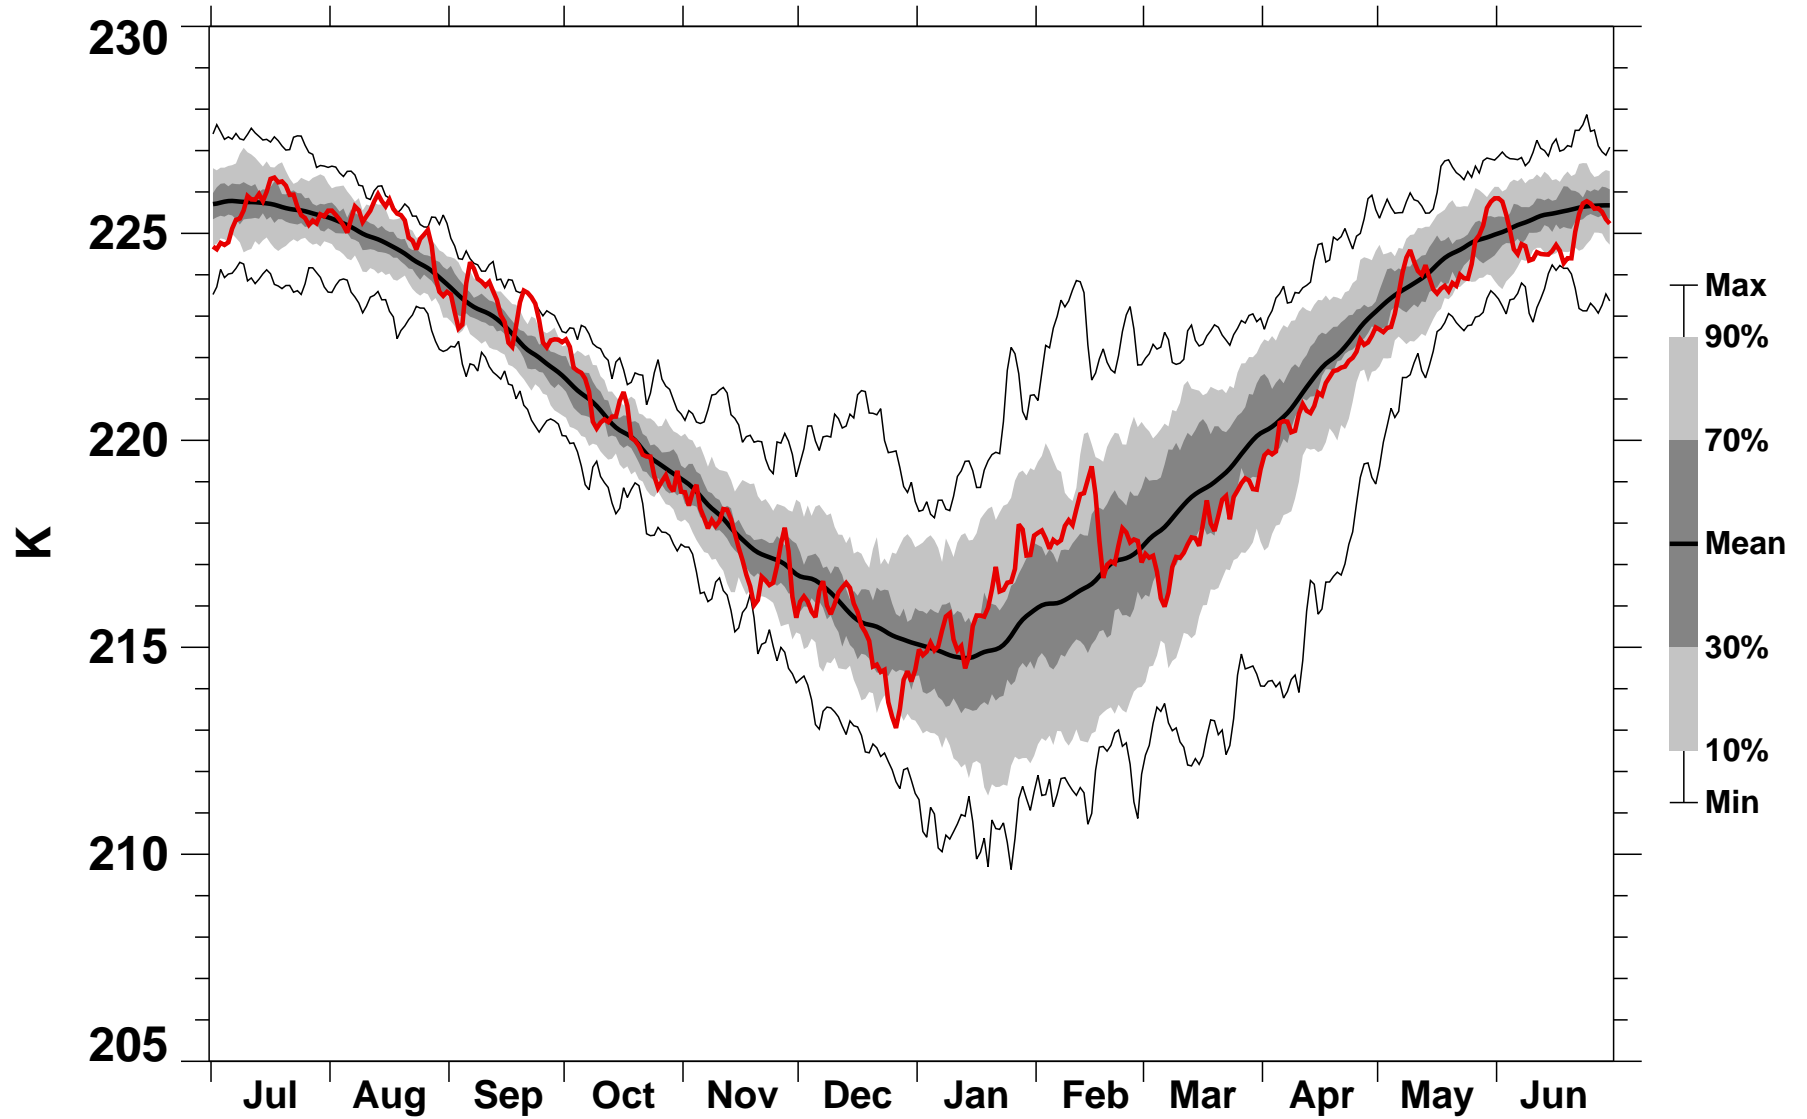

# 55-75°N Zonal Mean Temperature 150 hPa MERRA2

1978/1979–2022/2023

1991/1992