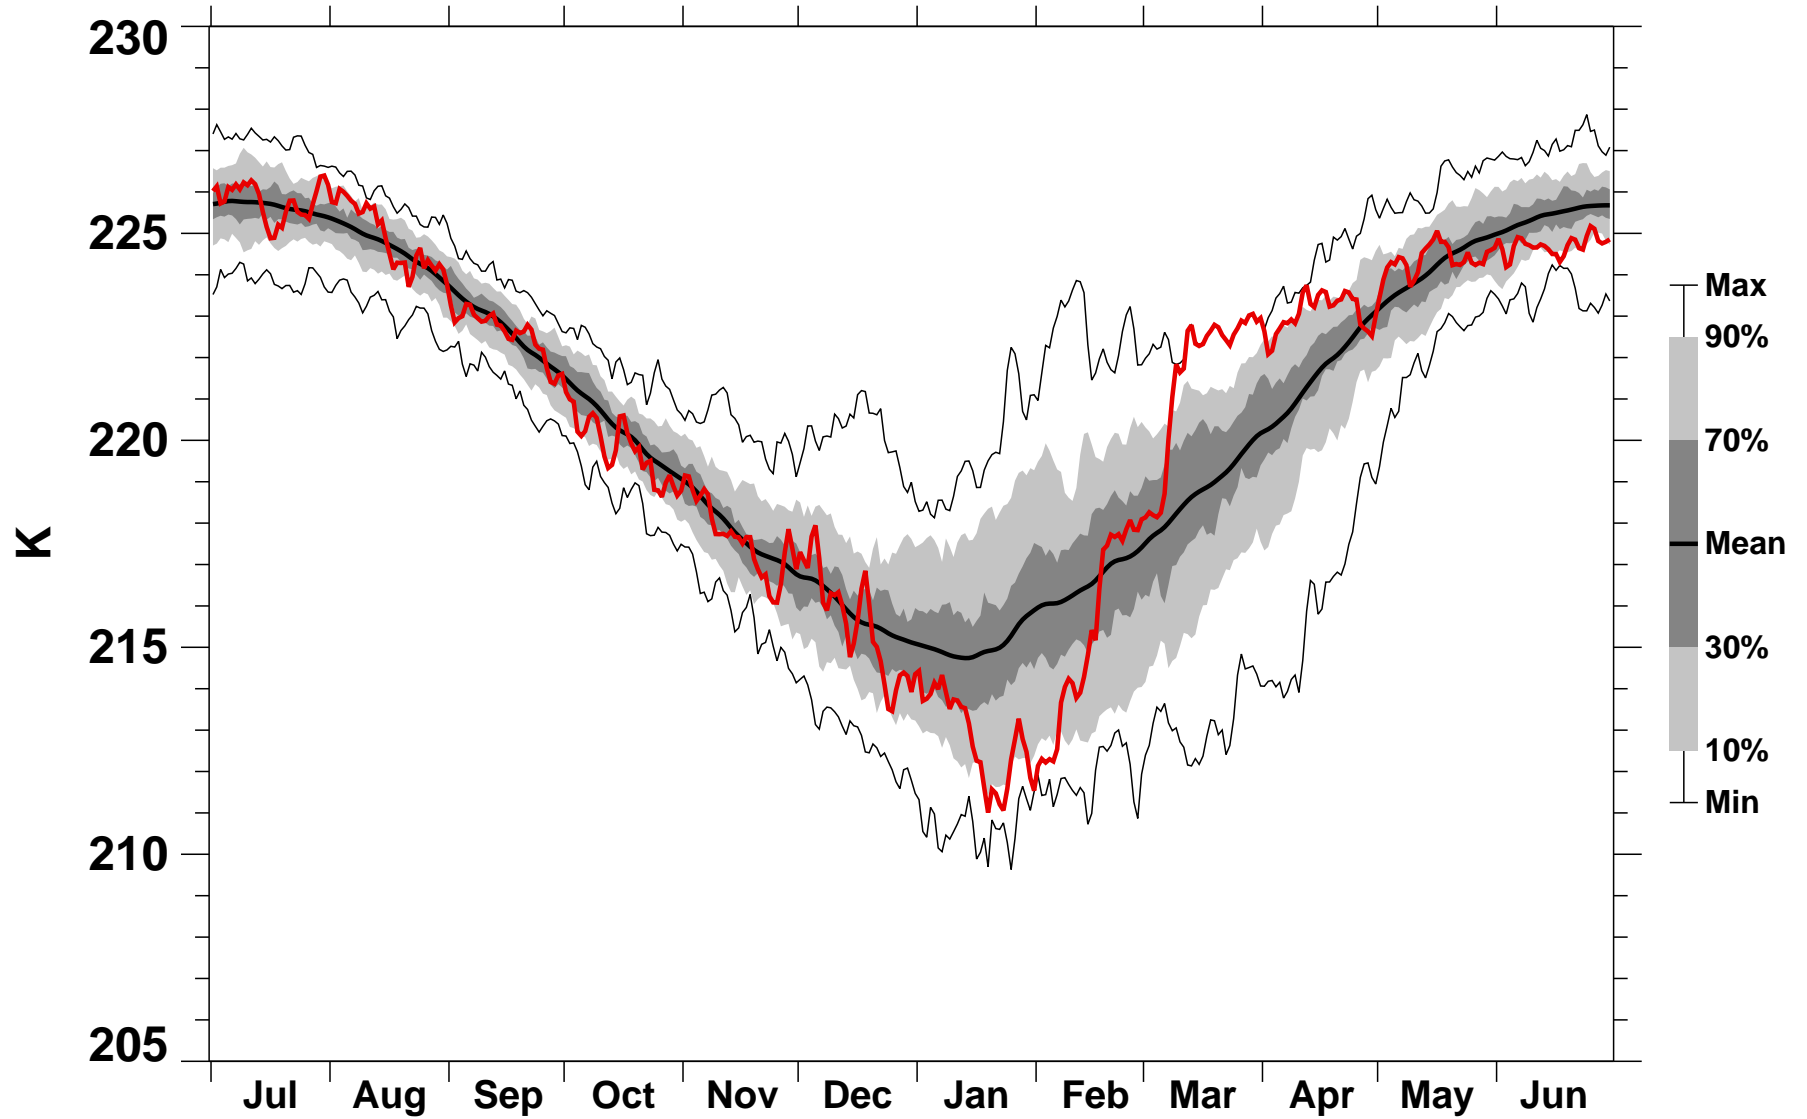

55-75°N Zonal Mean Temperature 150 hPa MERRA2

1978/1979-2022/2023

1988/1989