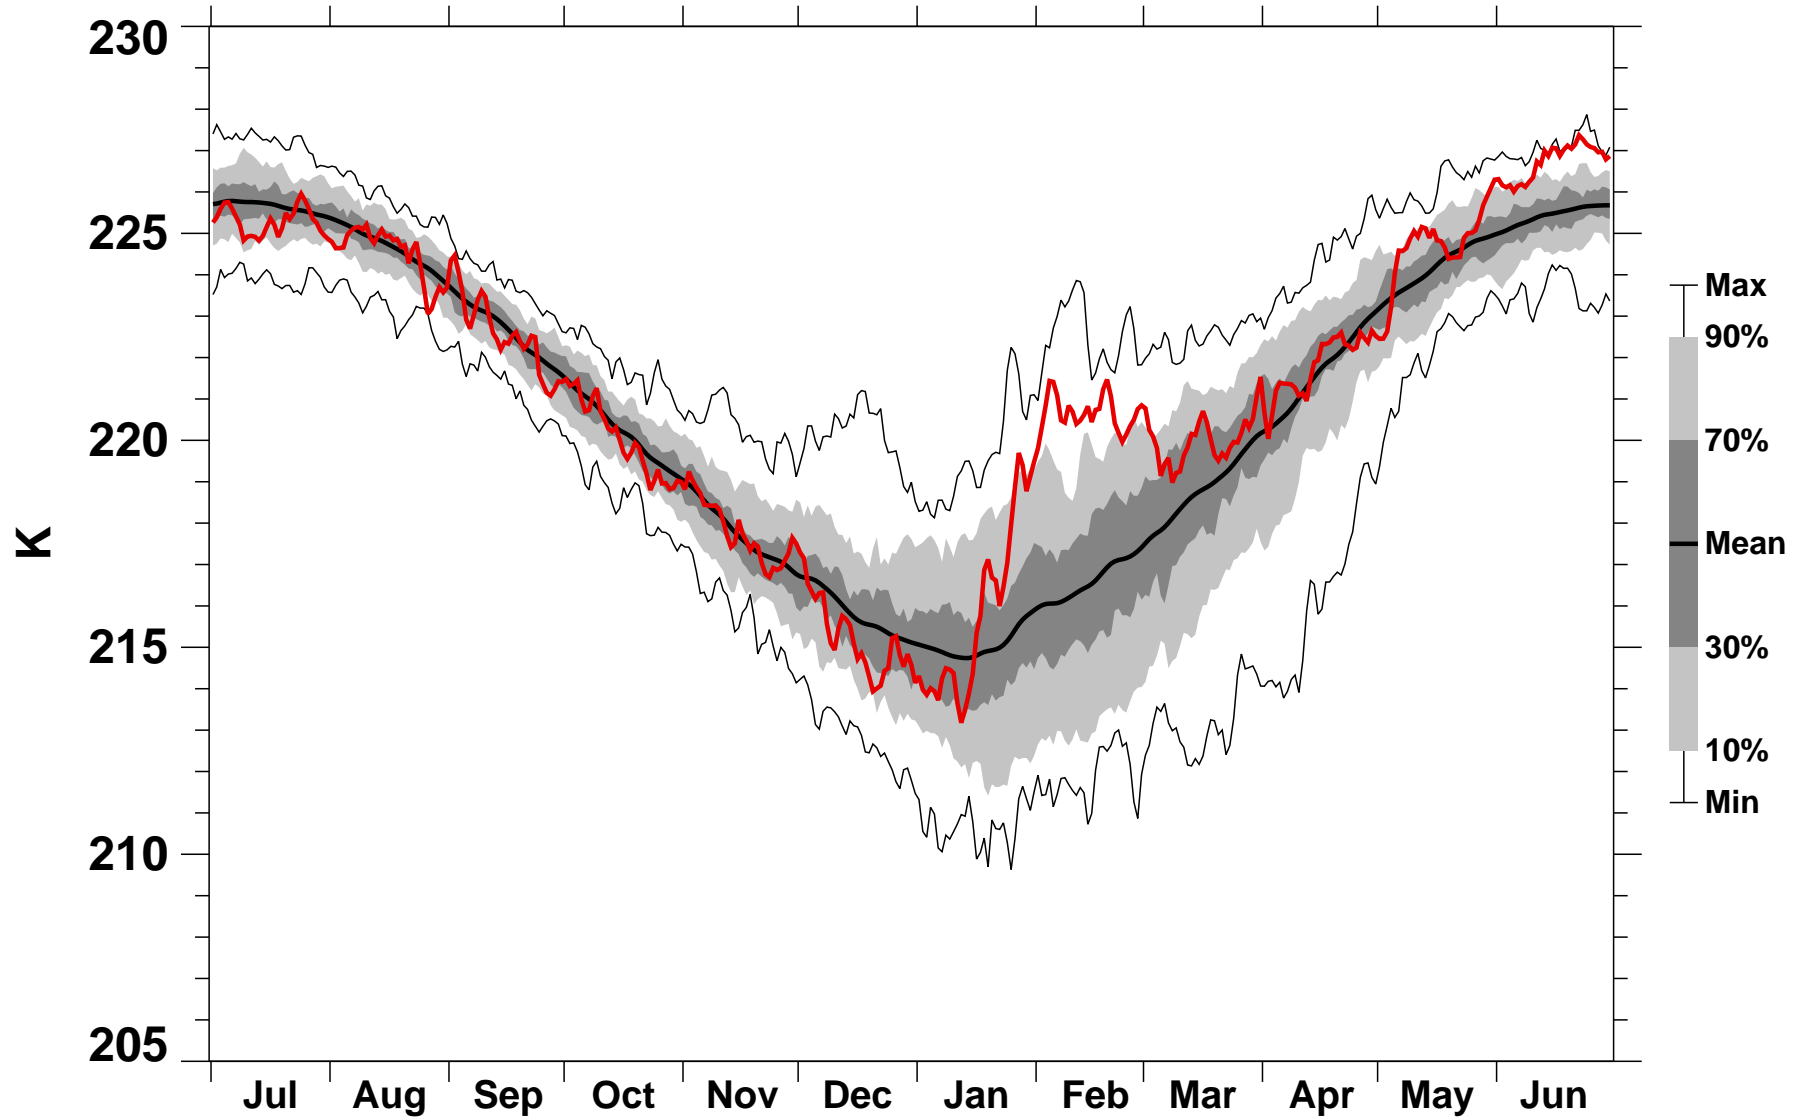

55-75°N Zonal Mean Temperature 150 hPa MERRA2

1978/1979–2022/2023

1986/1987