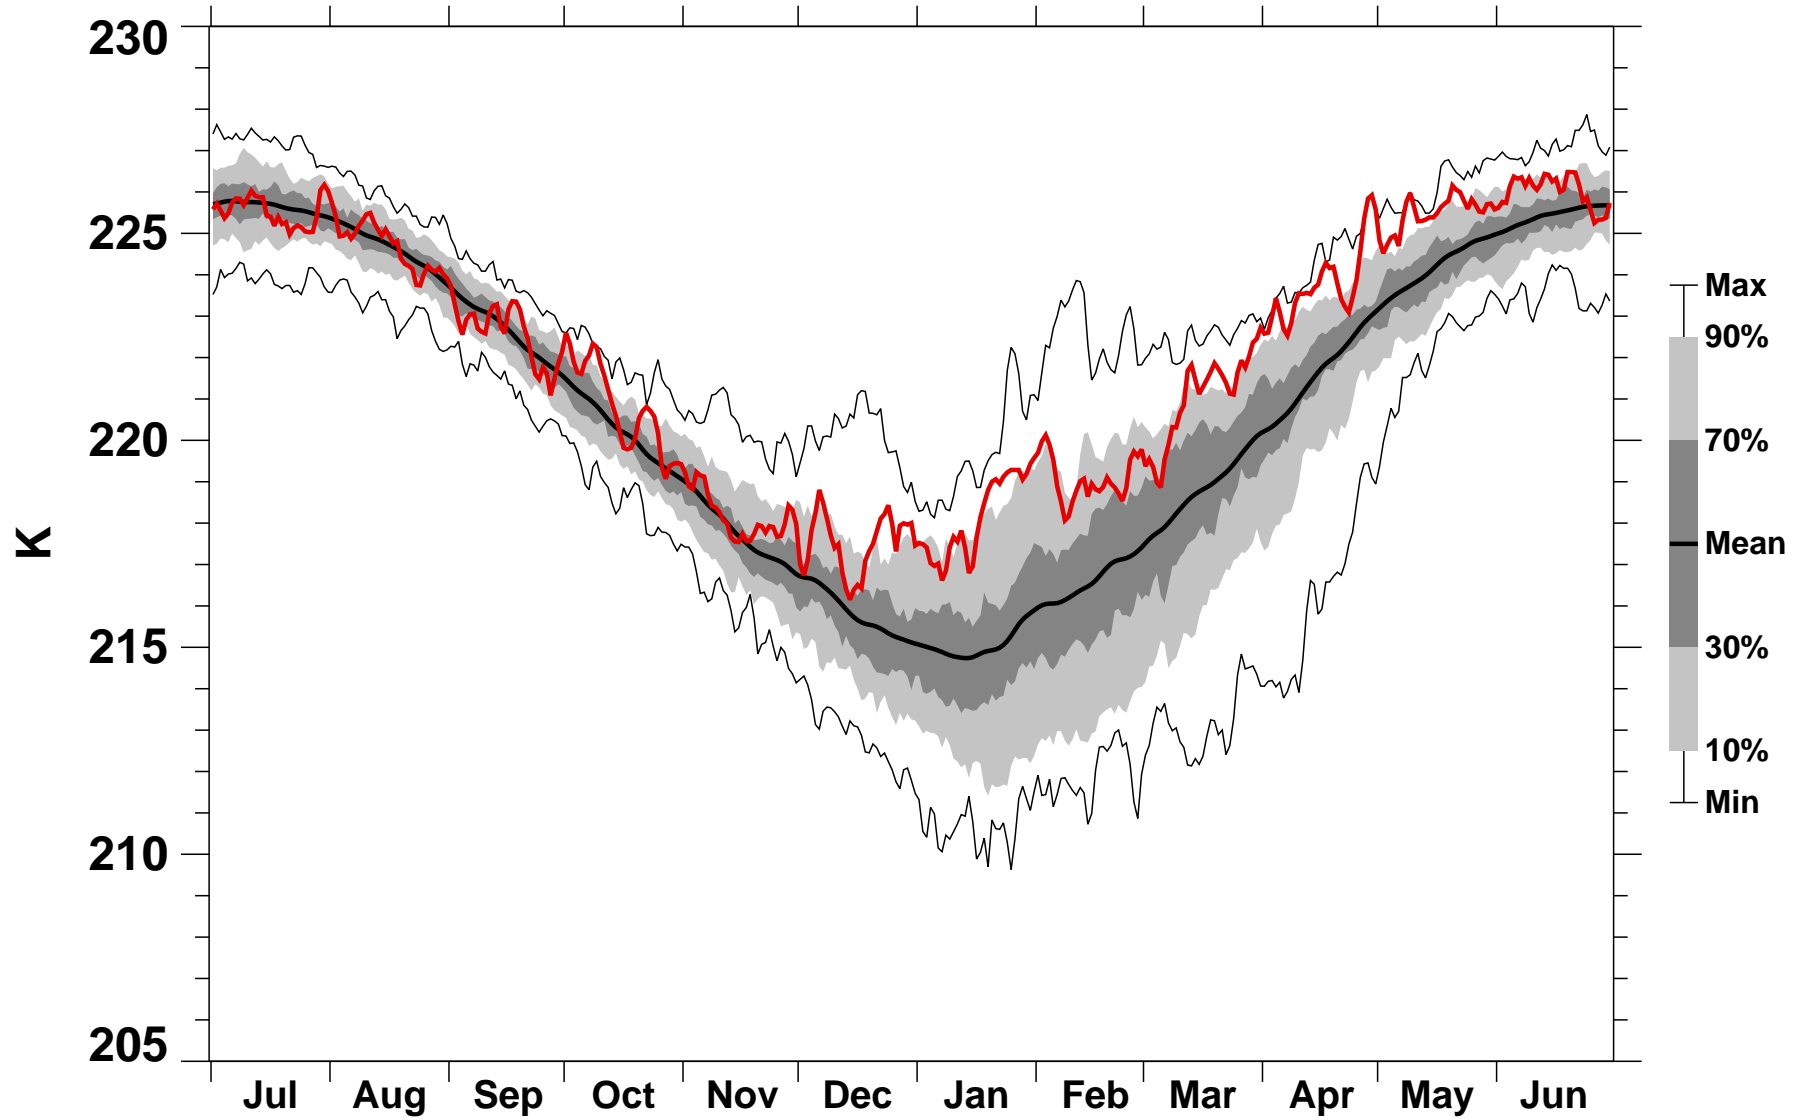

# 55-75°N Zonal Mean Temperature 150 hPa MERRA2

1978/1979-2022/2023

1984/1985